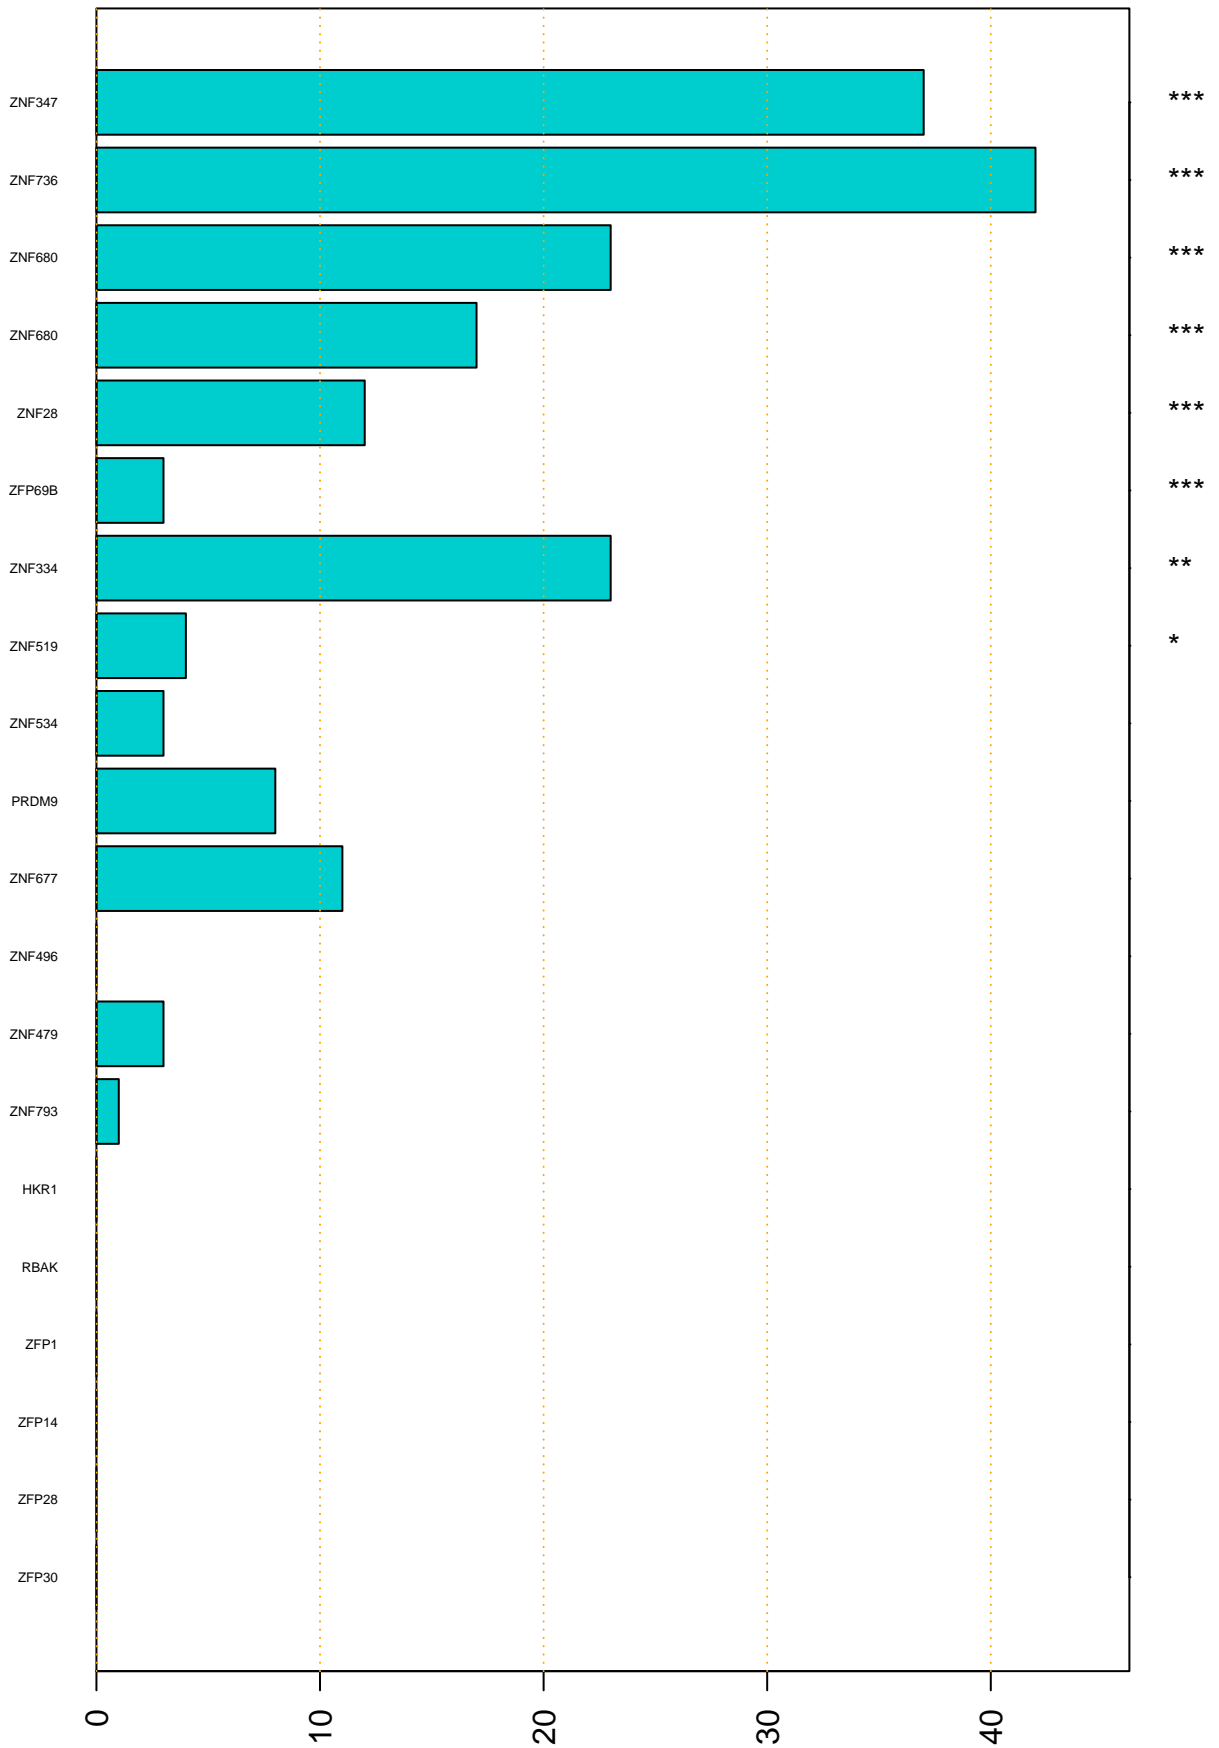

Enriched KZFP

#TE sfam with peak