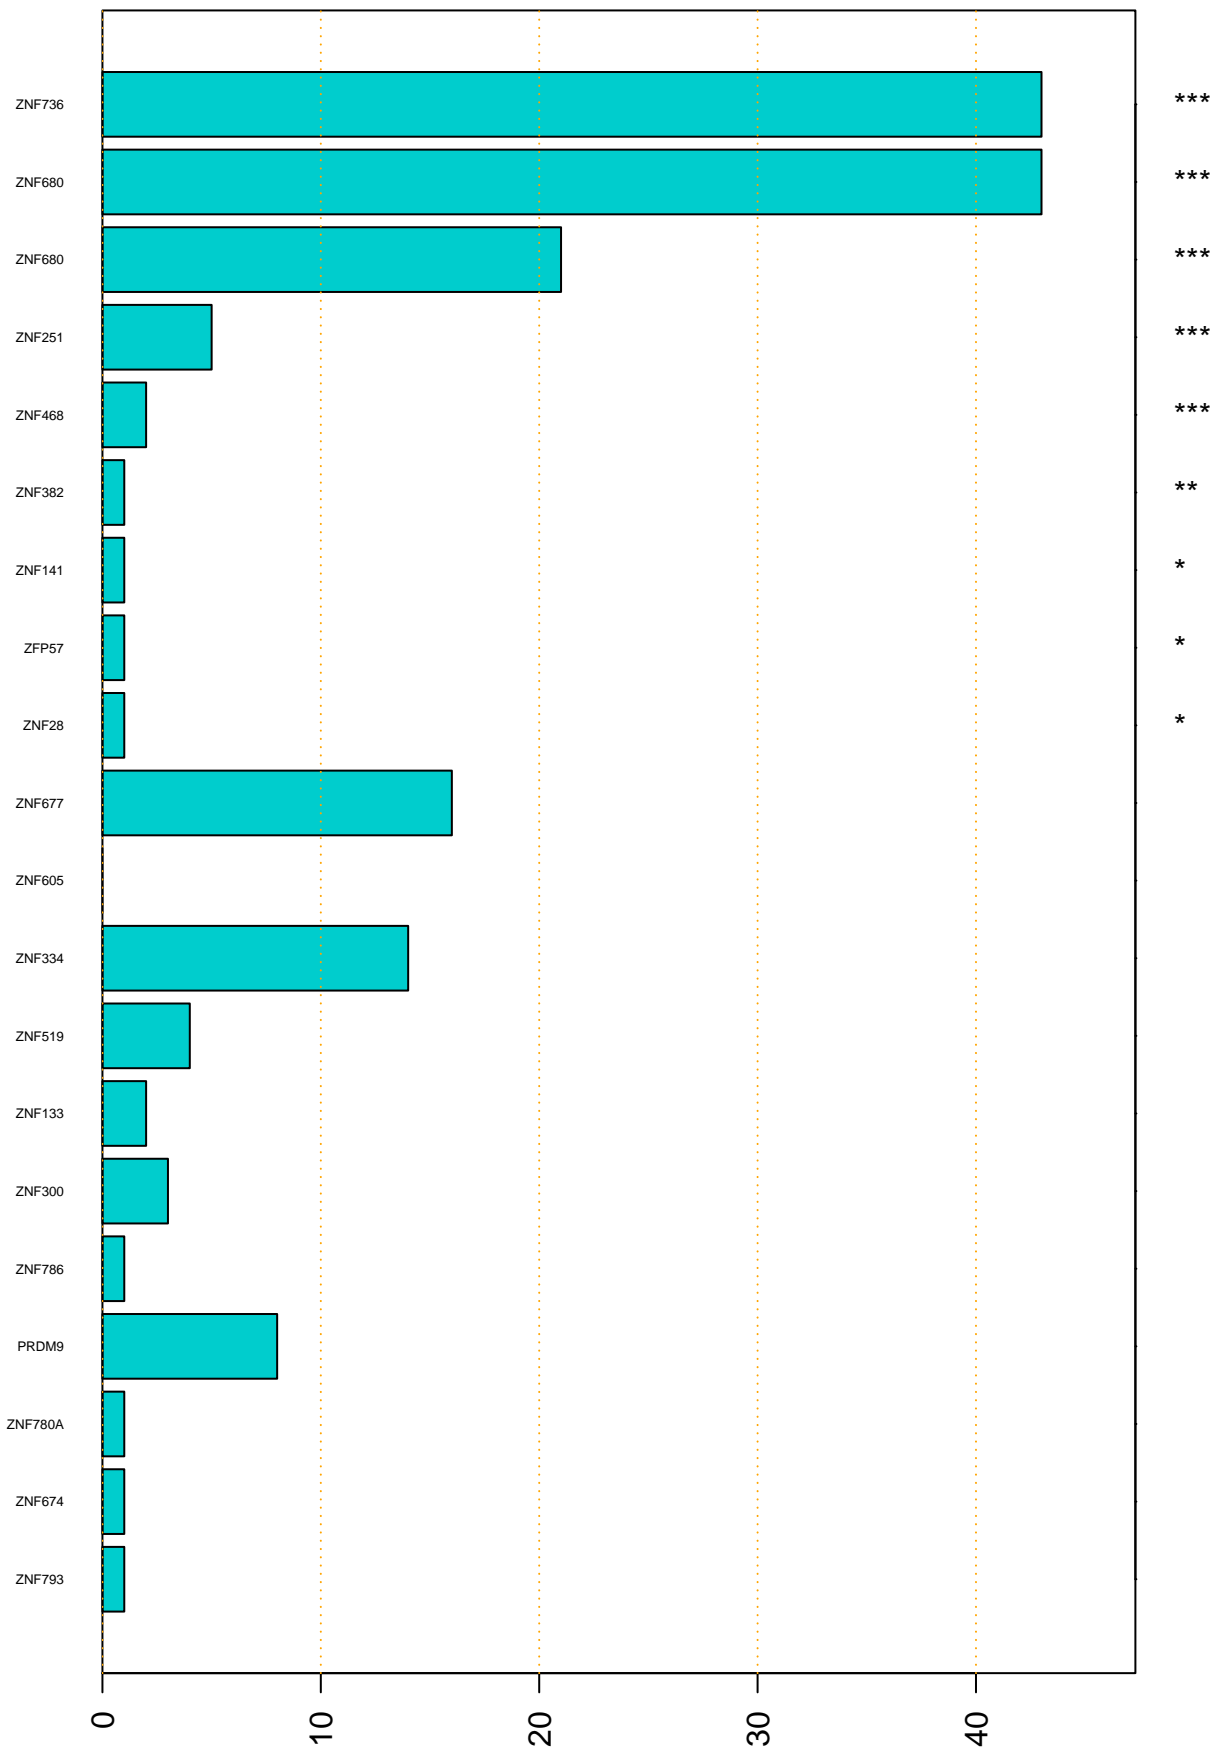

Enriched KZFP

#TE sfam with peak