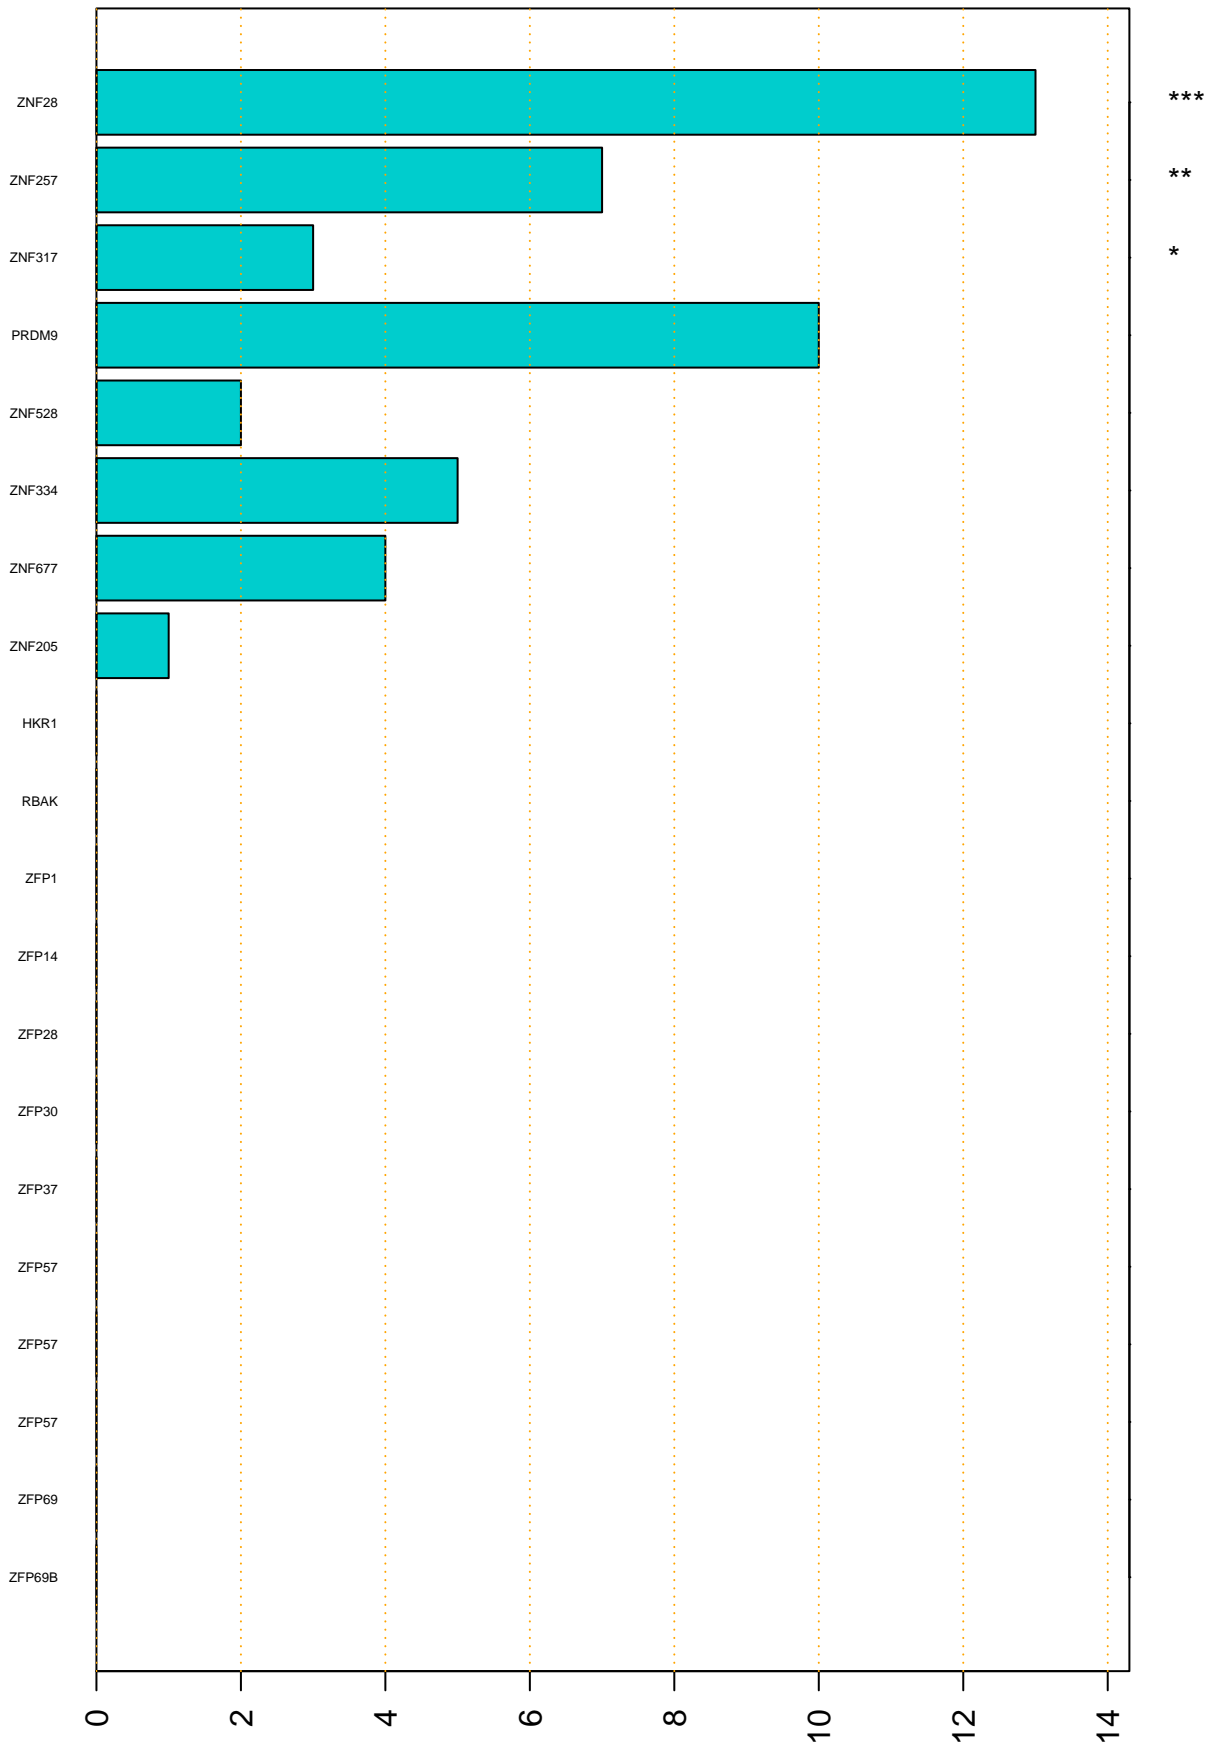

Enriched KZFP

#TE sfam with peak