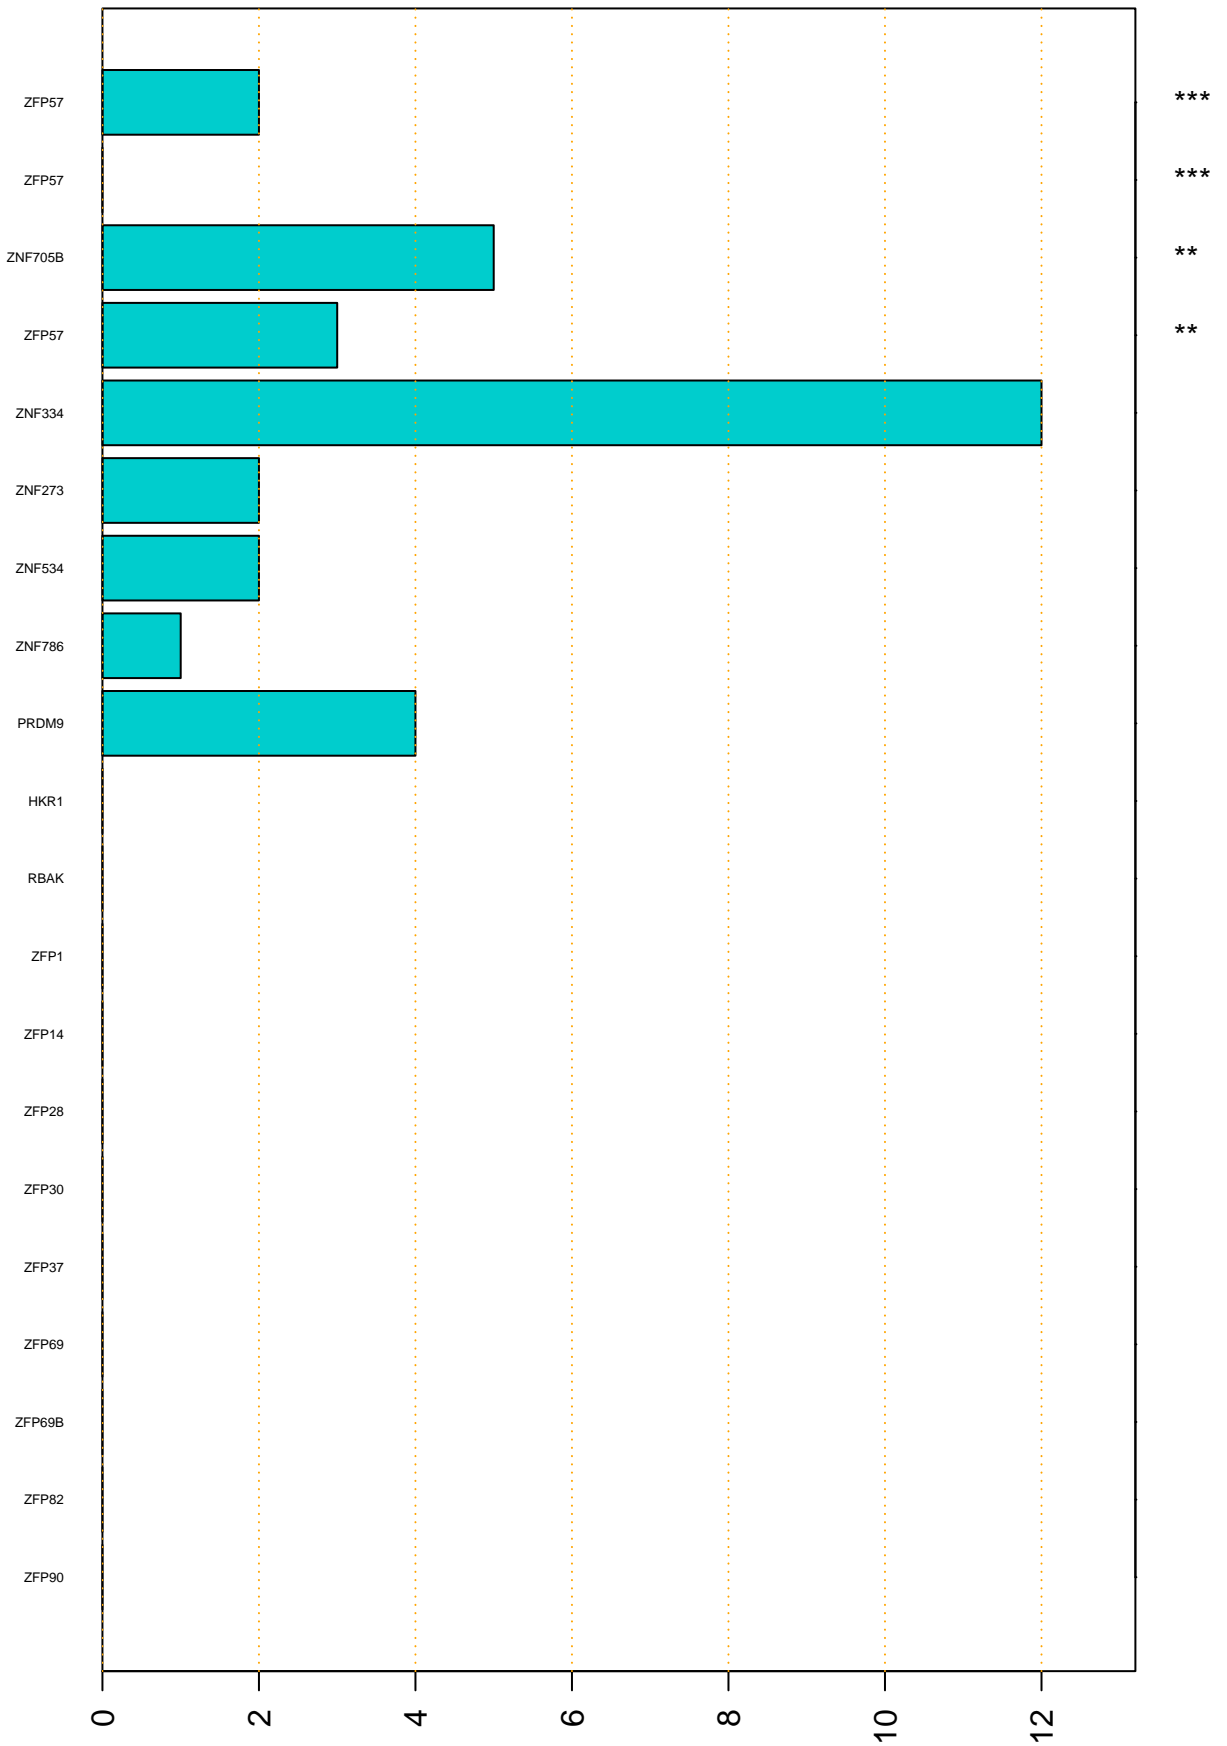

Enriched KZFP

#TE sfam with peak