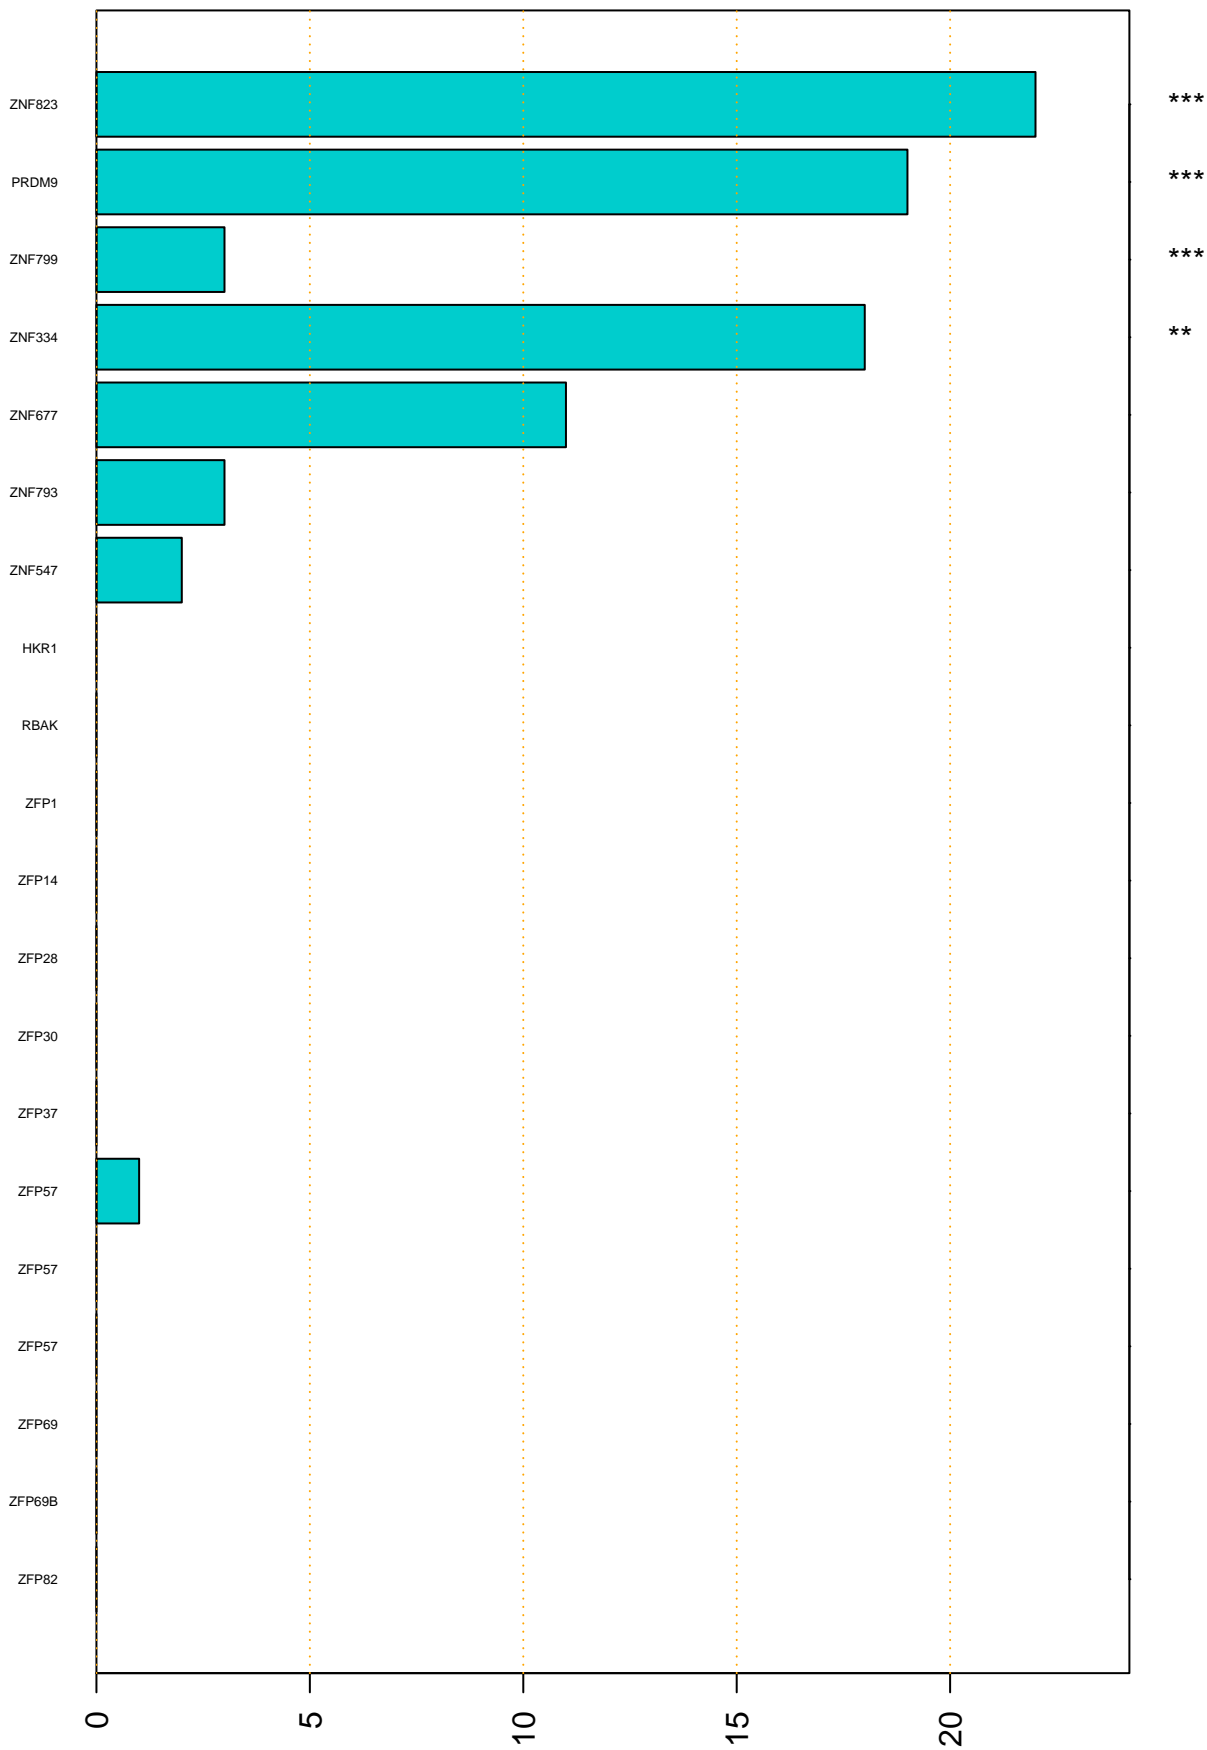

Enriched KZFP

#TE sfam with peak