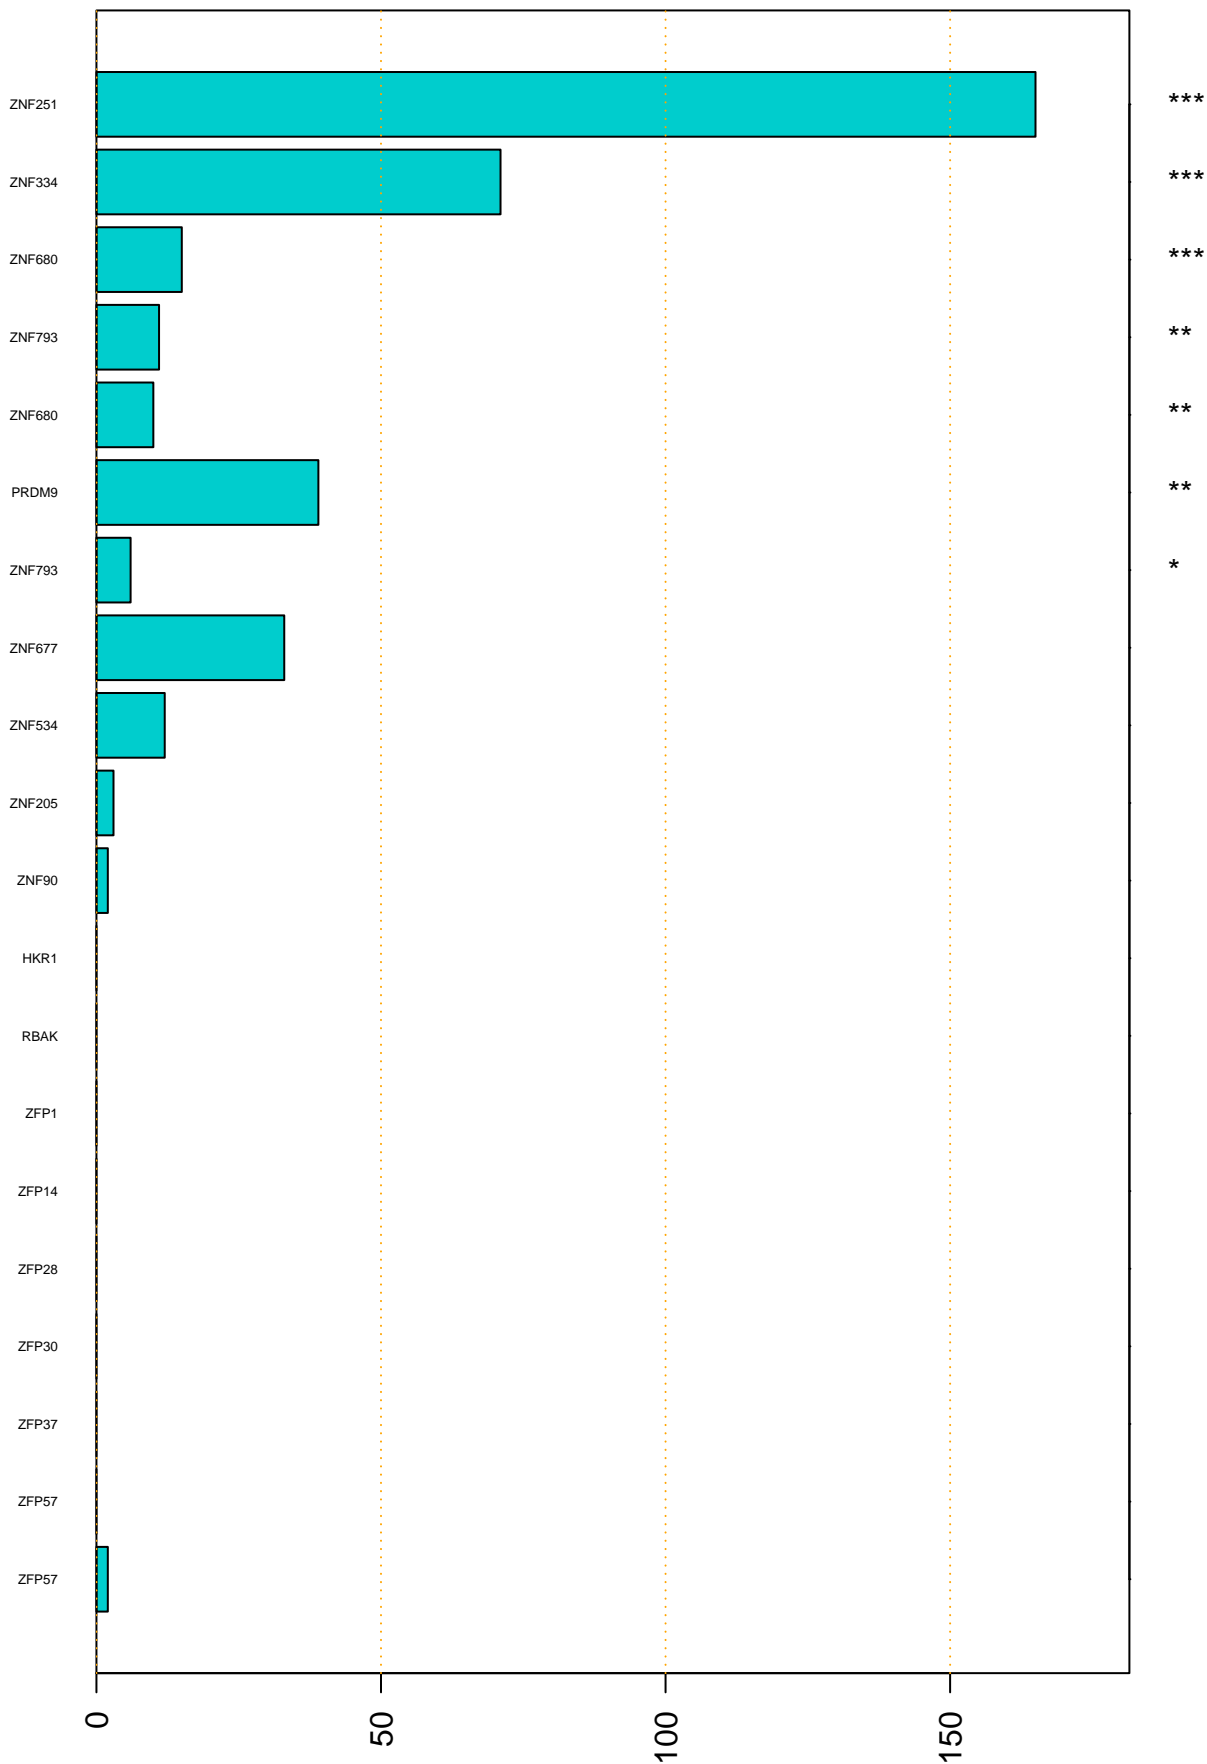

Enriched KZFP

#TE sfam with peak