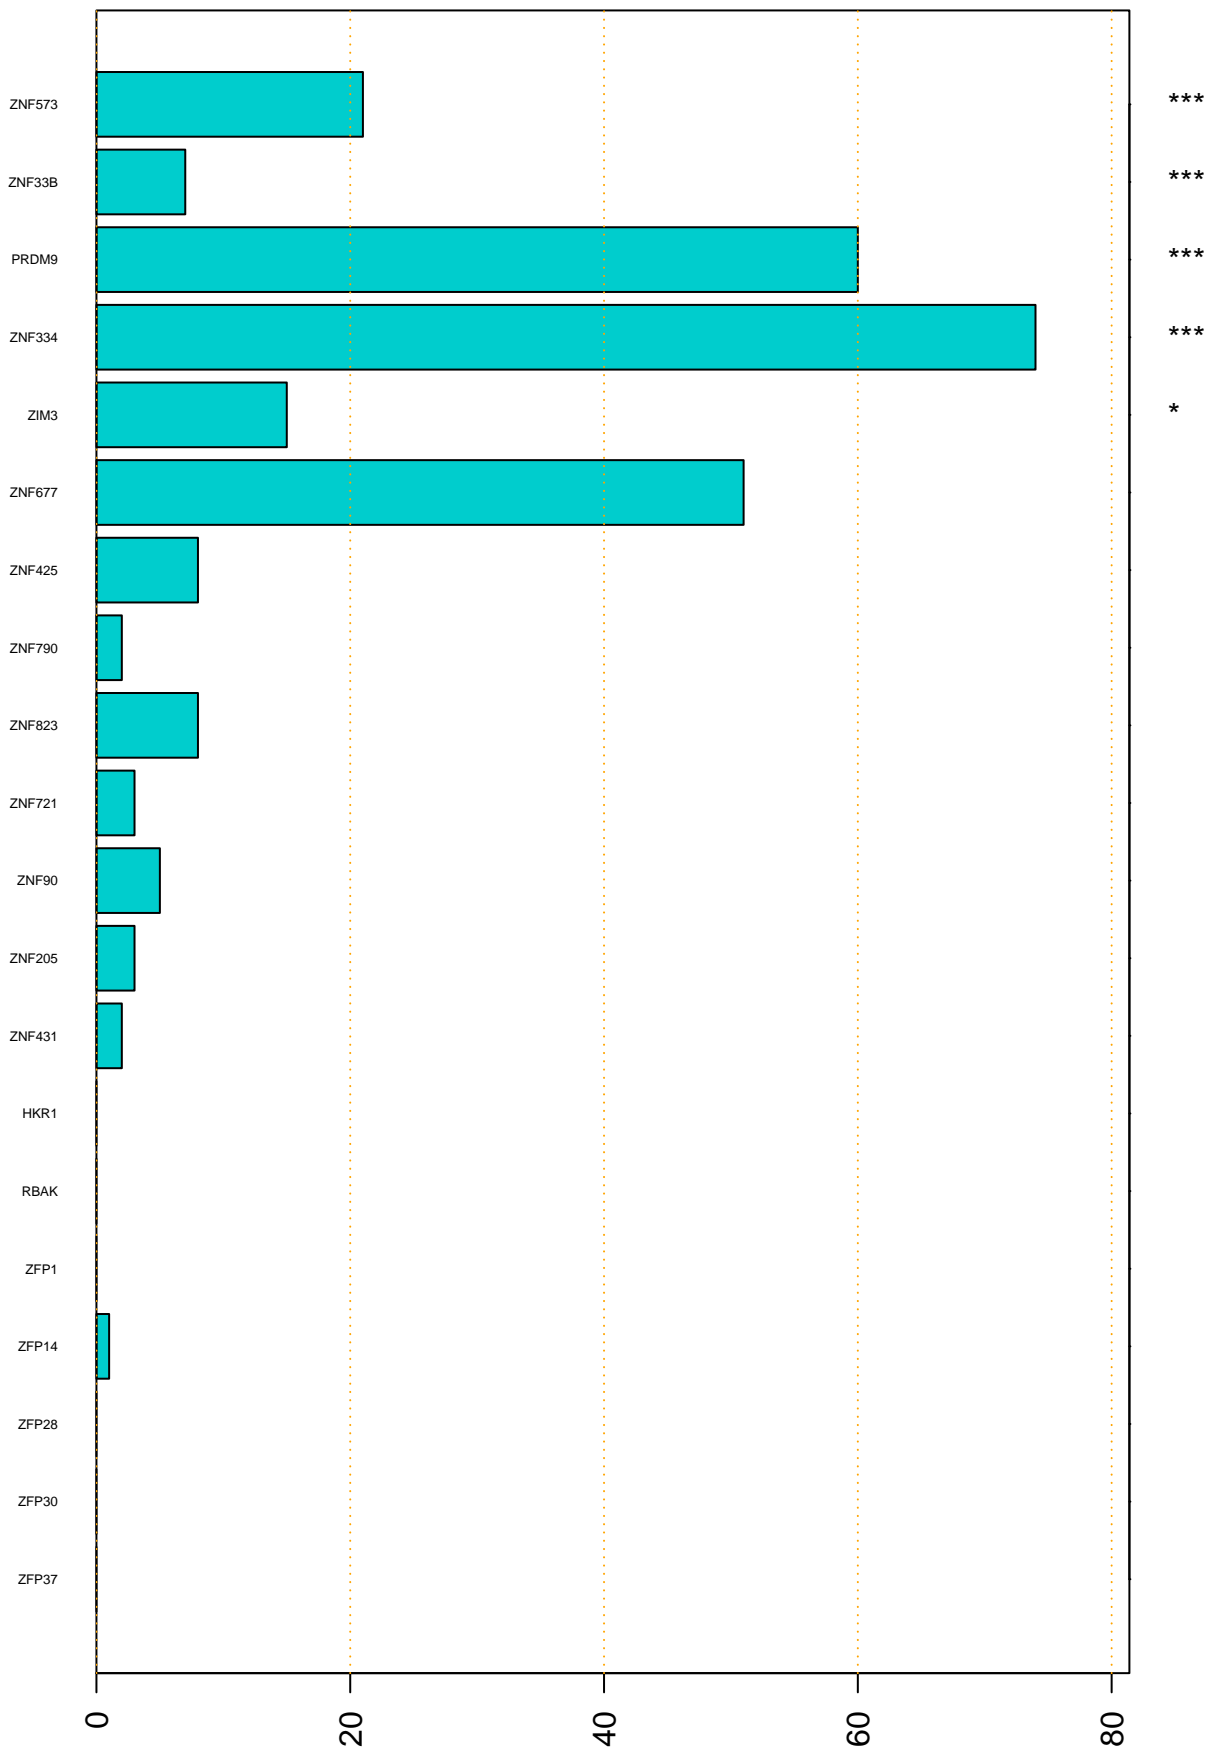

Enriched KZFP

#TE sfam with peak