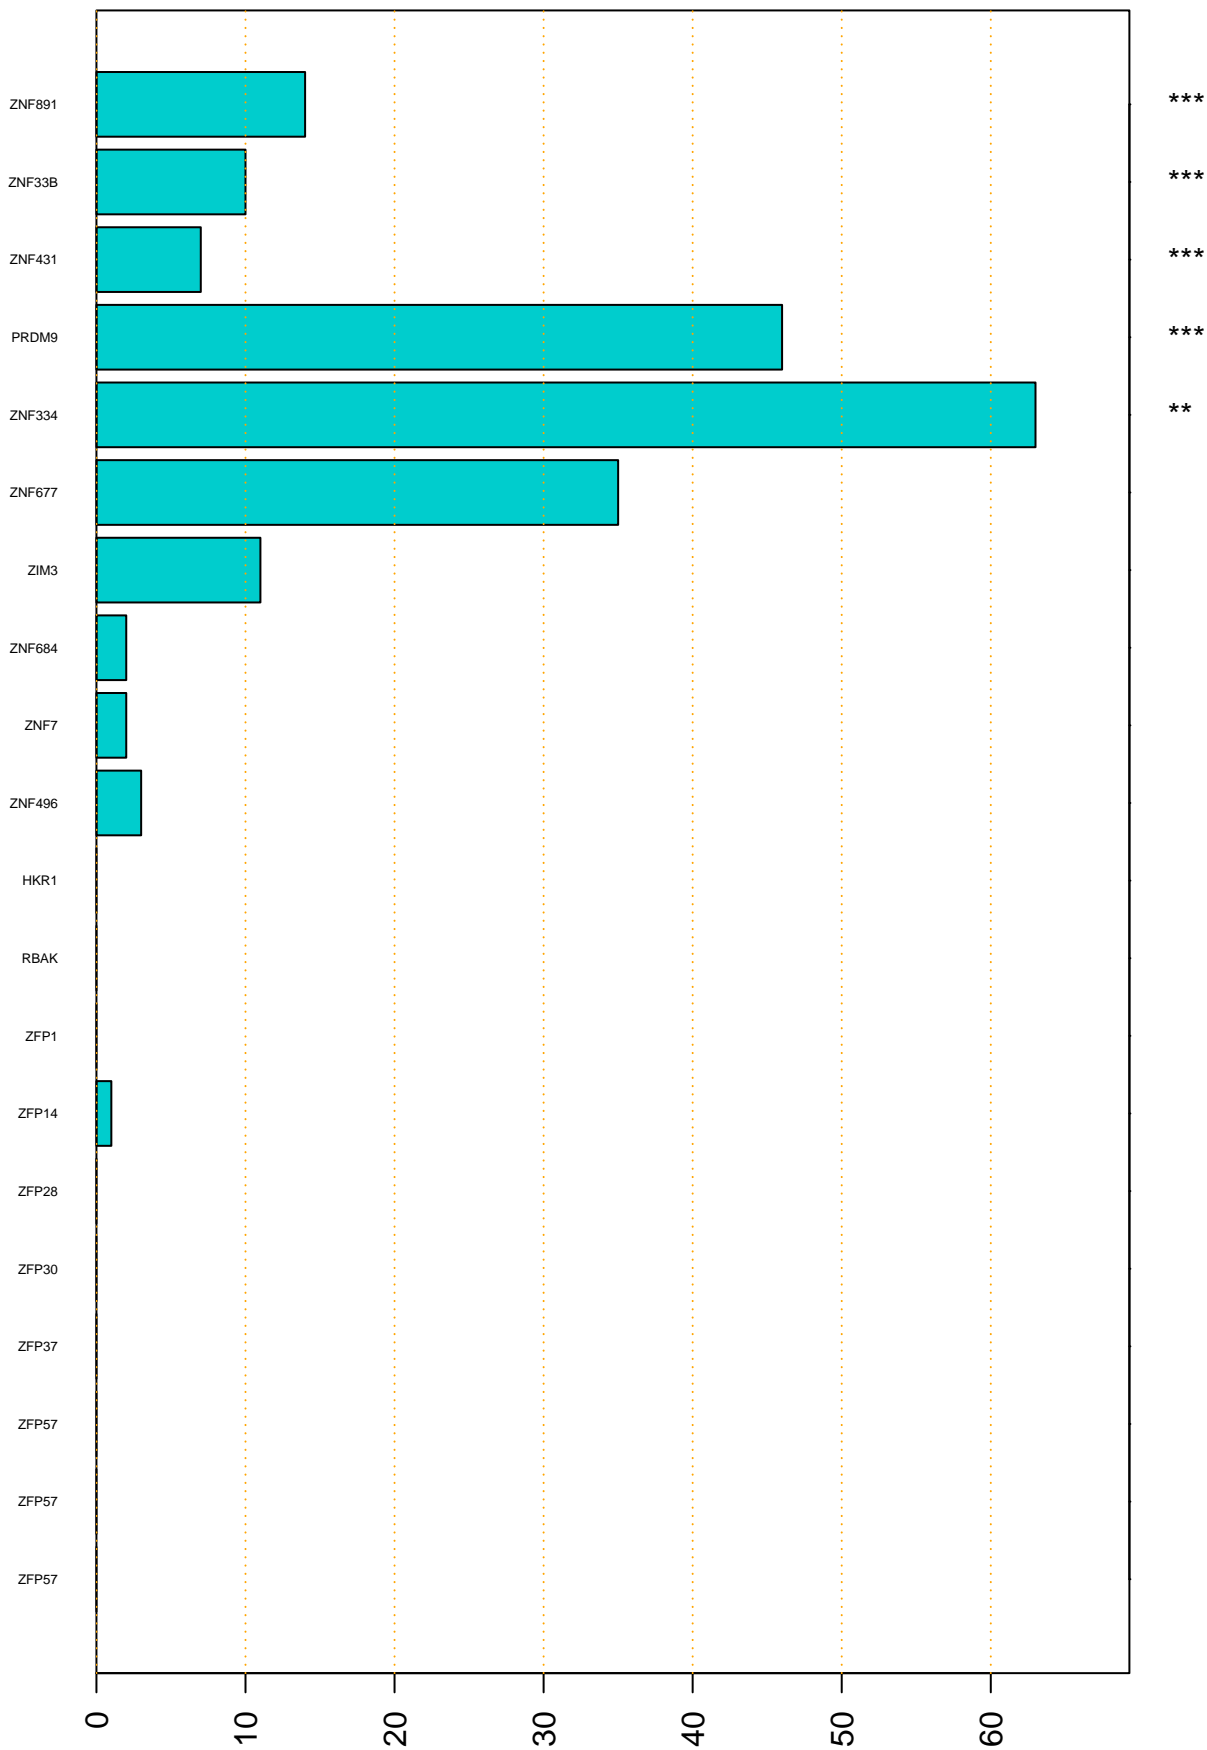

Enriched KZFP

#TE sfam with peak