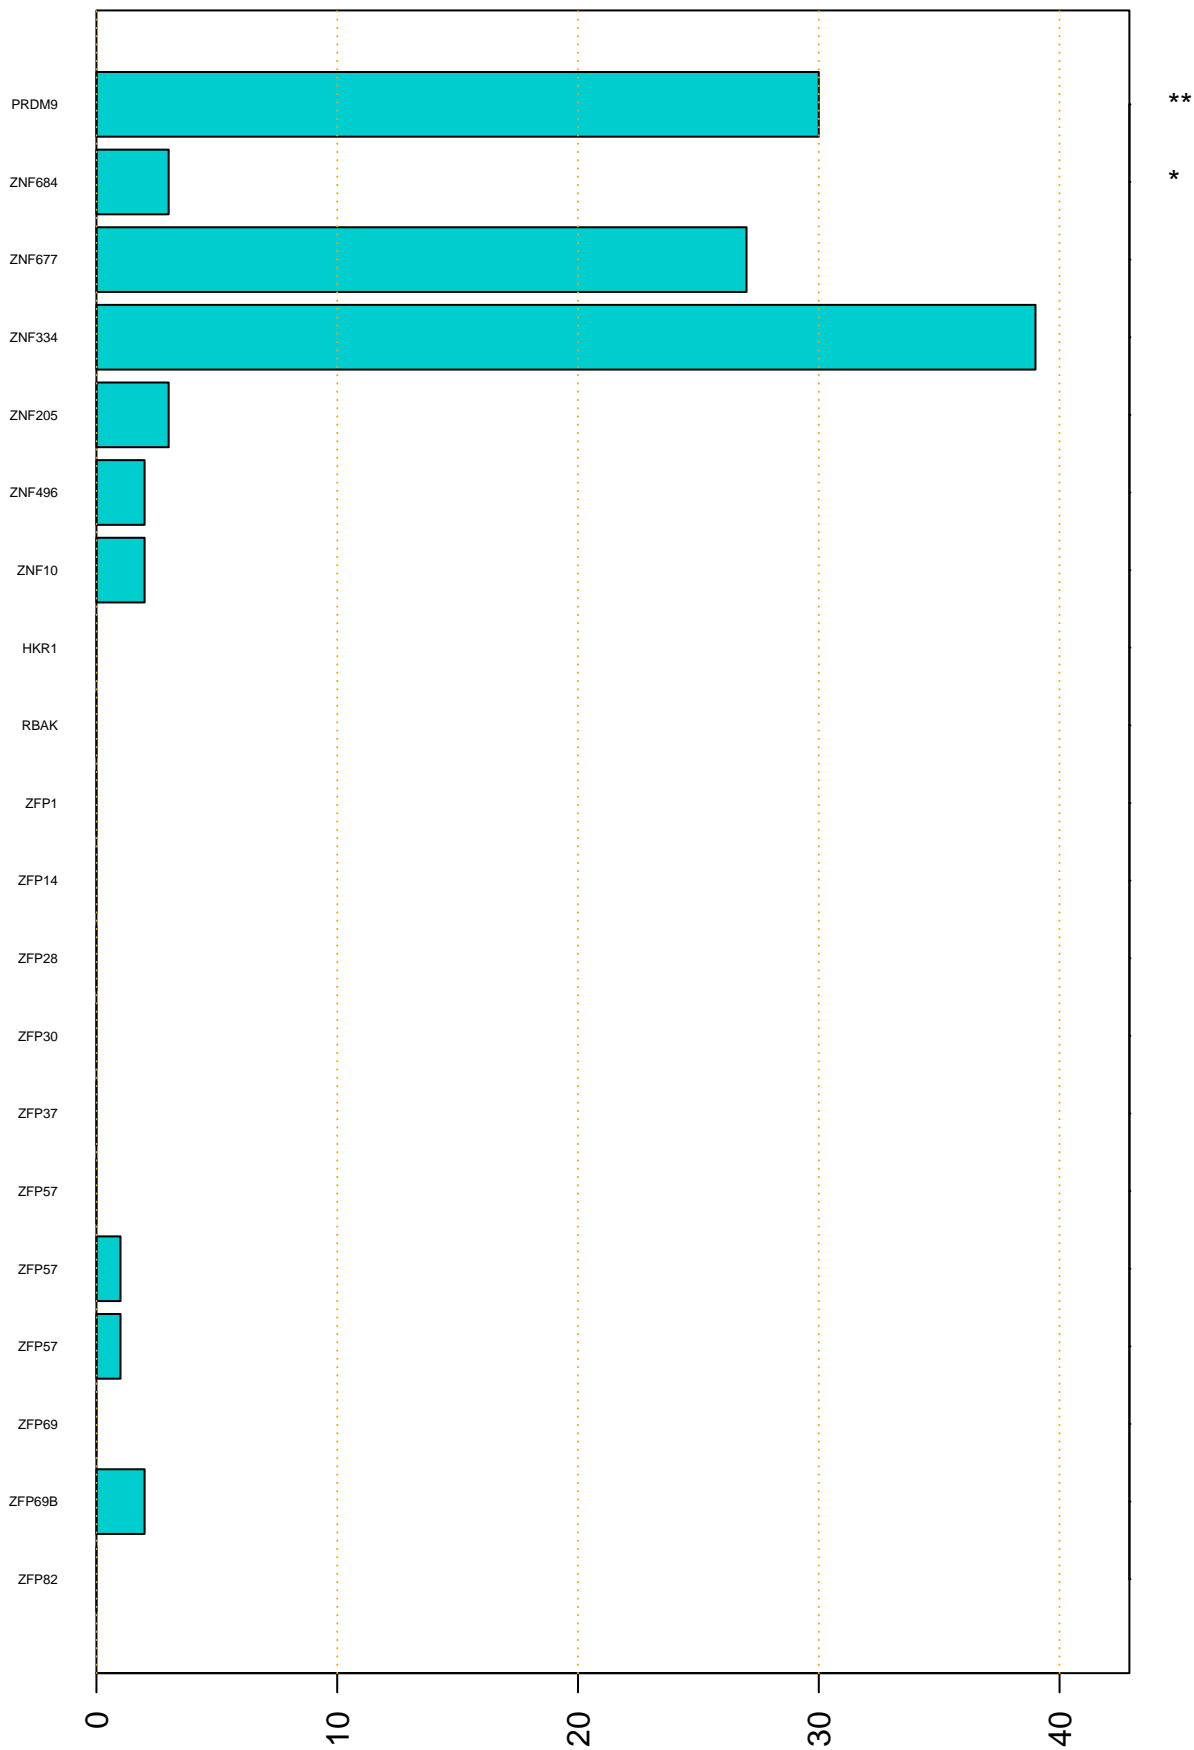

Enriched KZFP

#TE sfam with peak