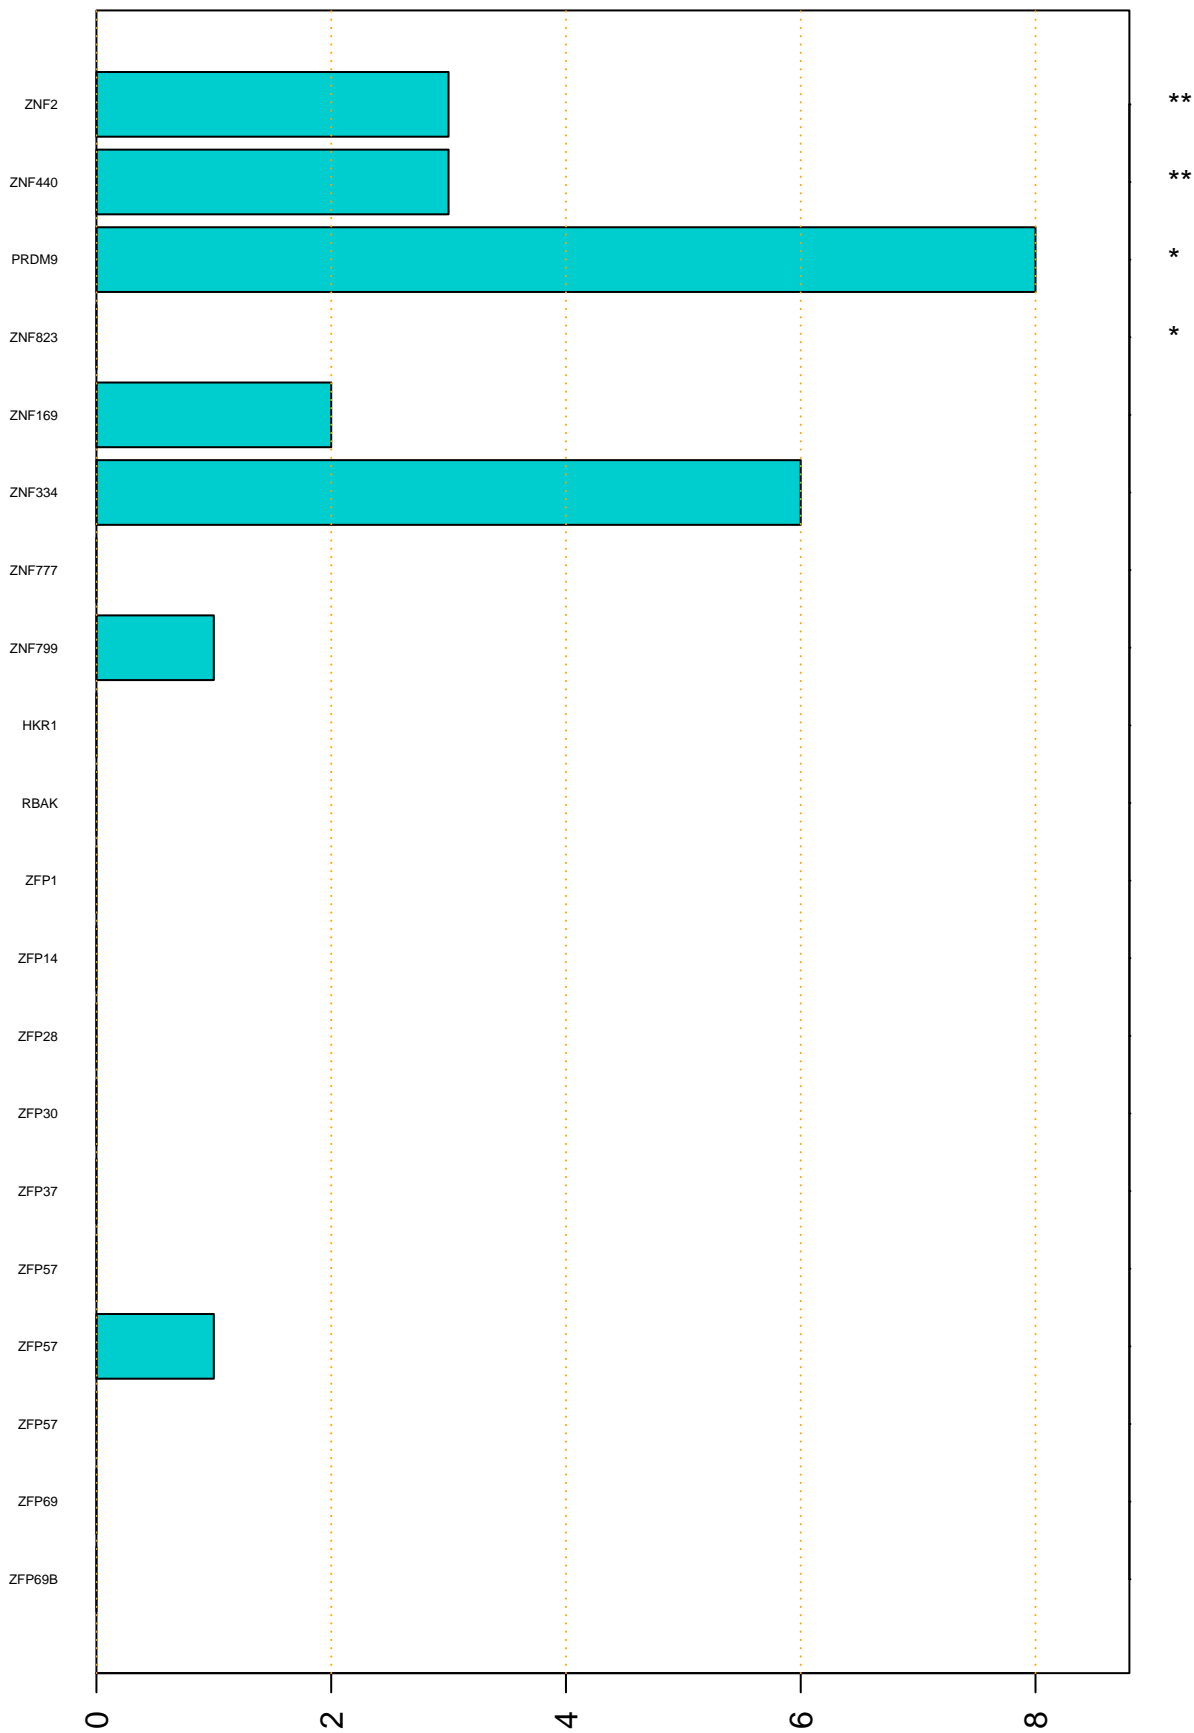

Enriched KZFP

#TE sfam with peak