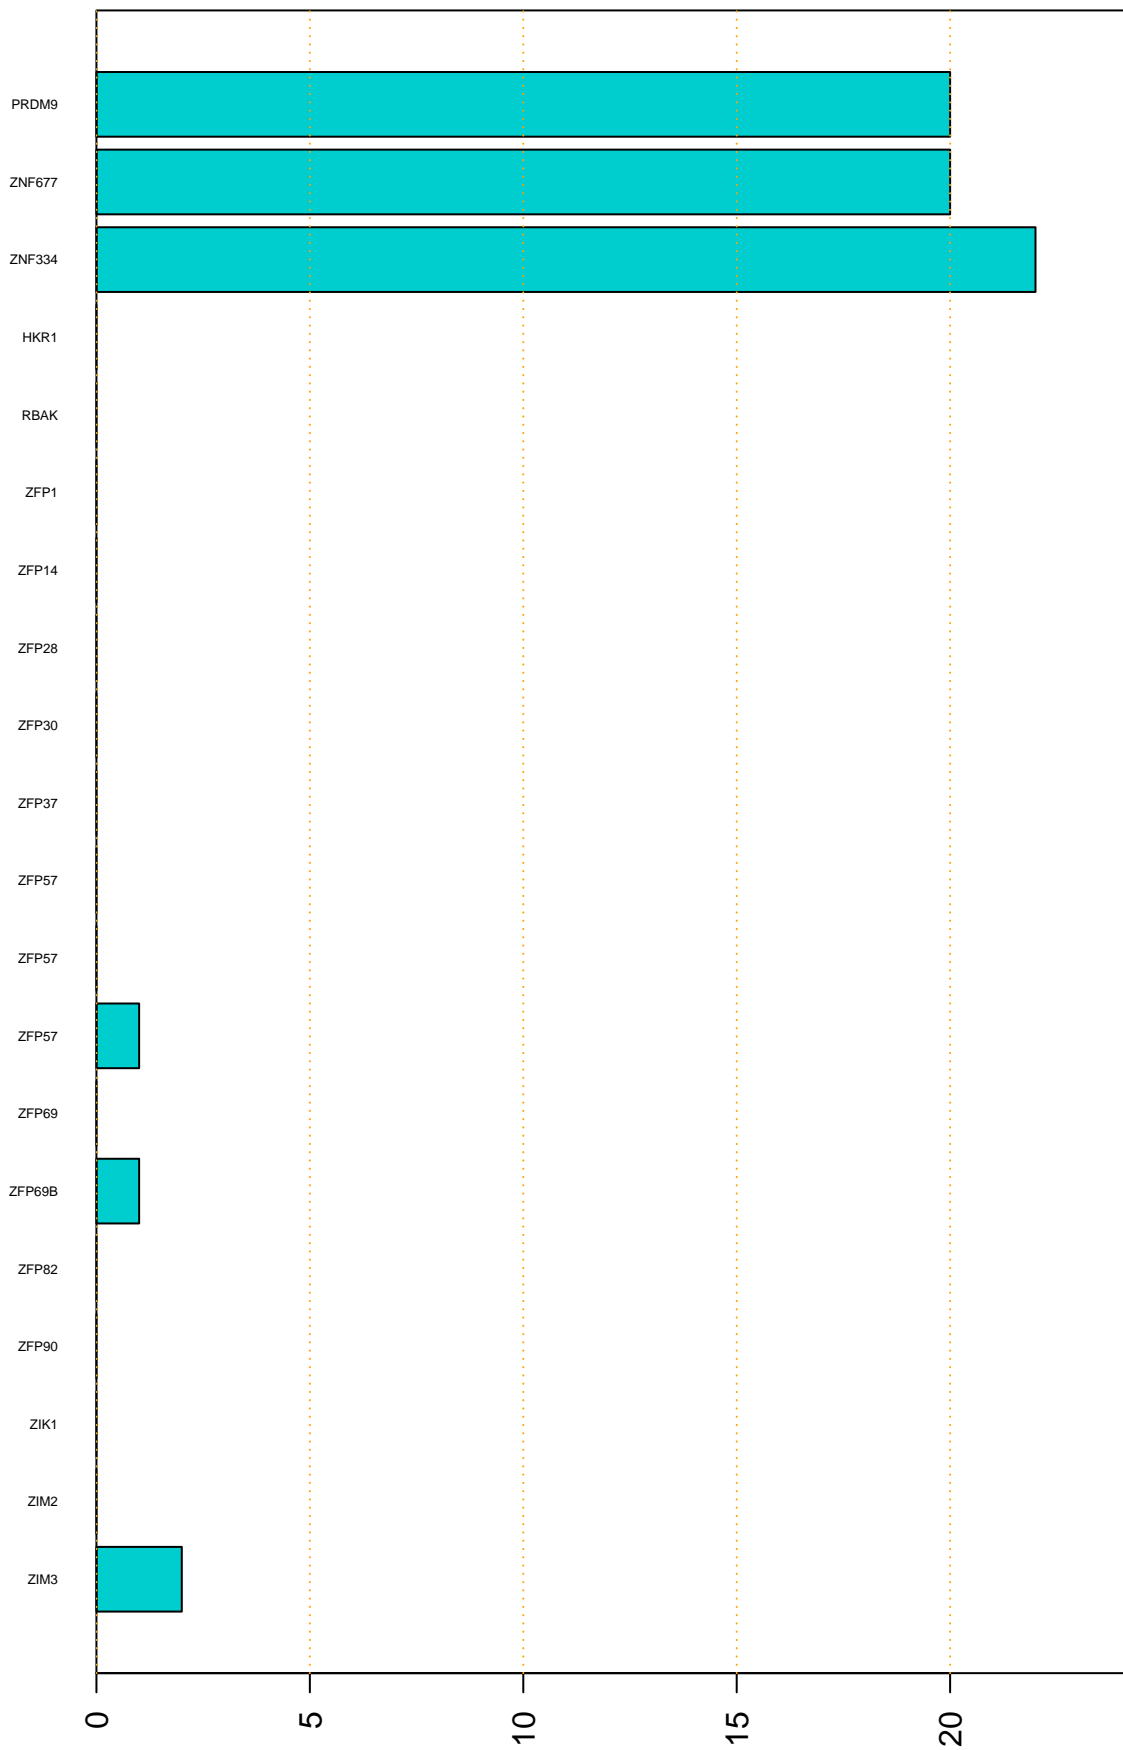

Enriched KZFP

#TE sfam with peak