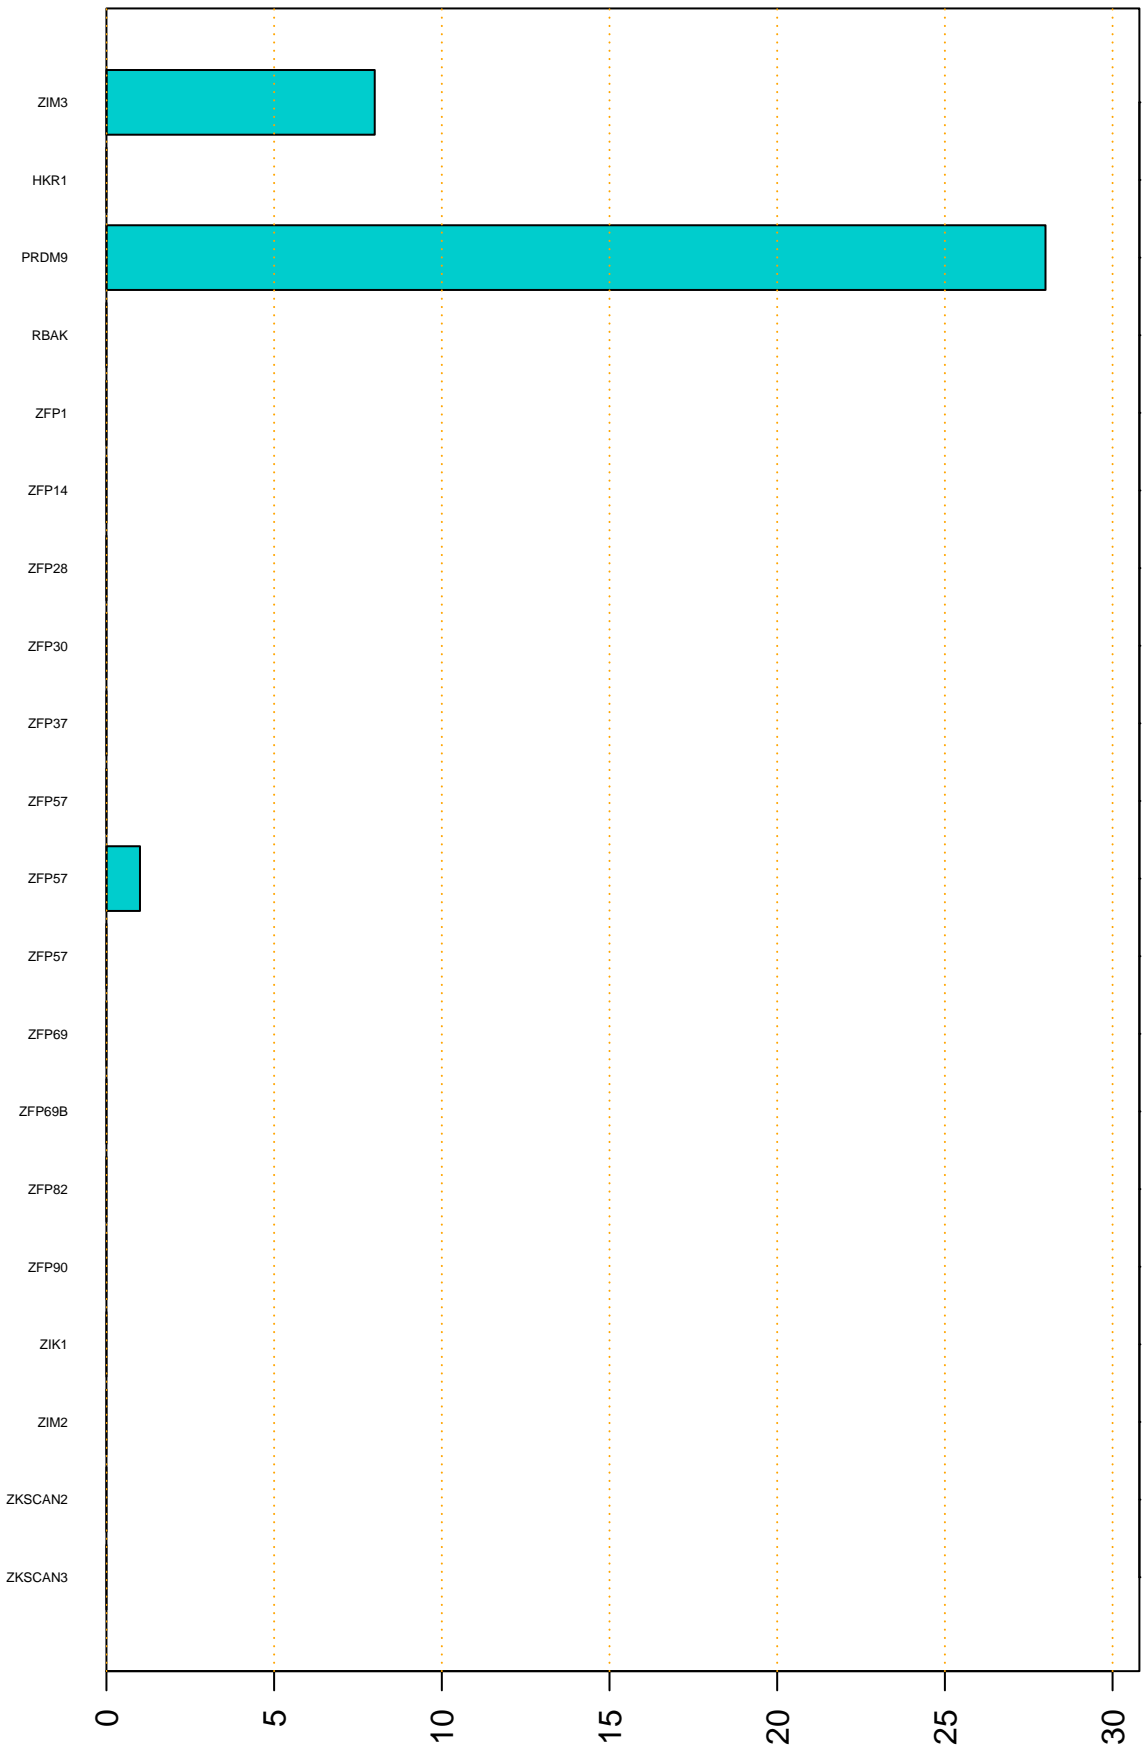

Enriched KZFP

#TE sfam with peak