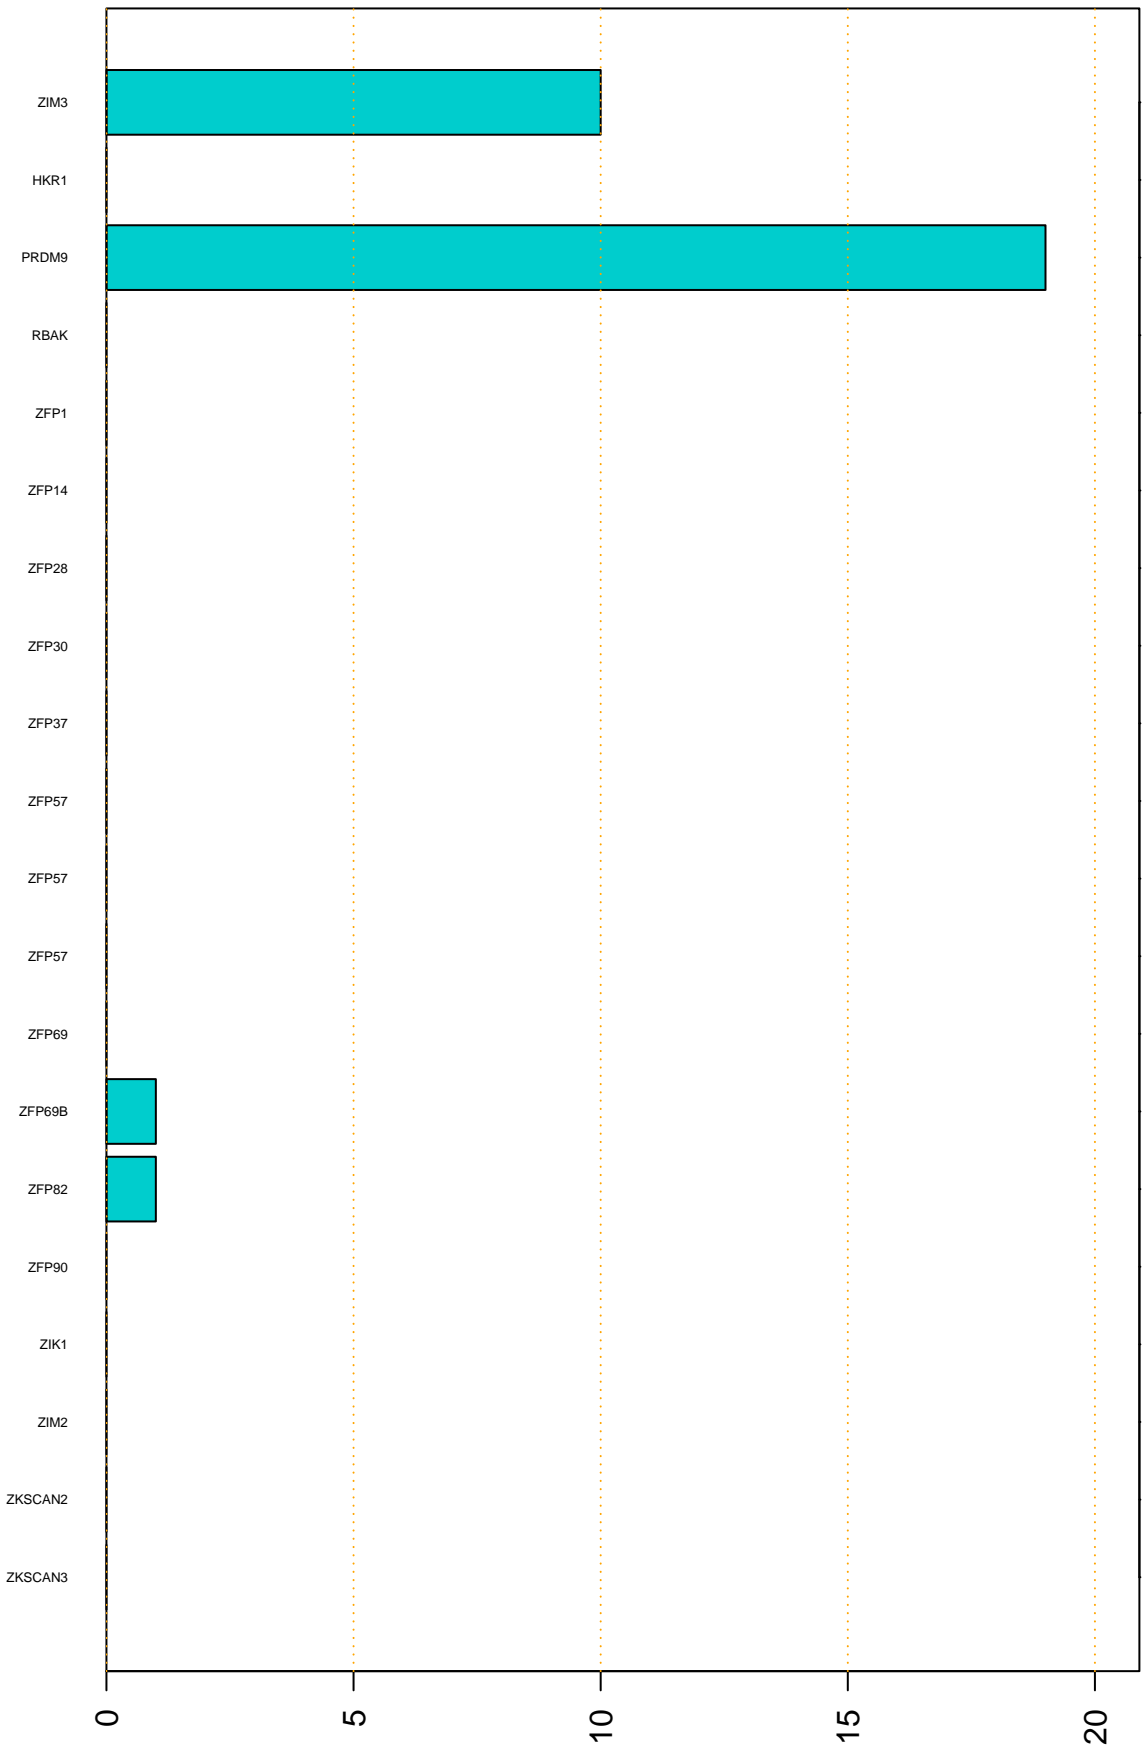

Enriched KZFP

#TE sfam with peak