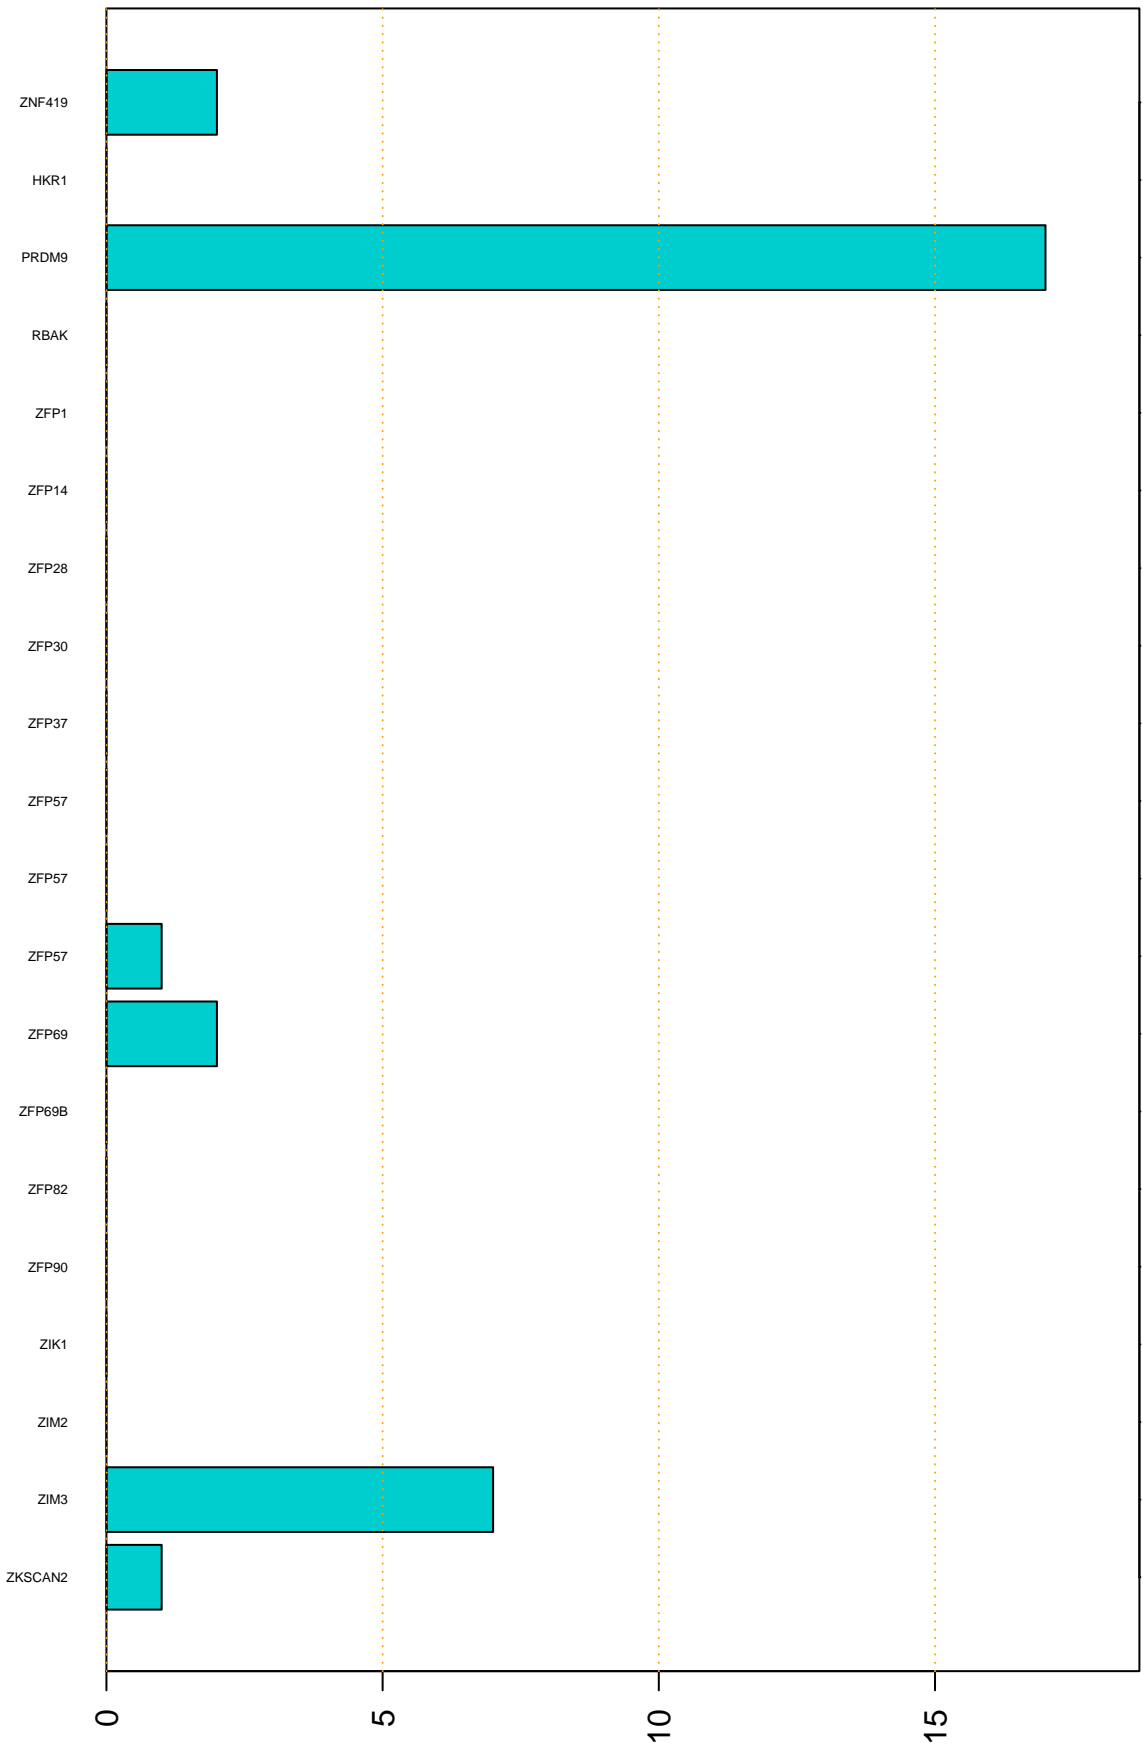

Enriched KZFP

#TE sfam with peak