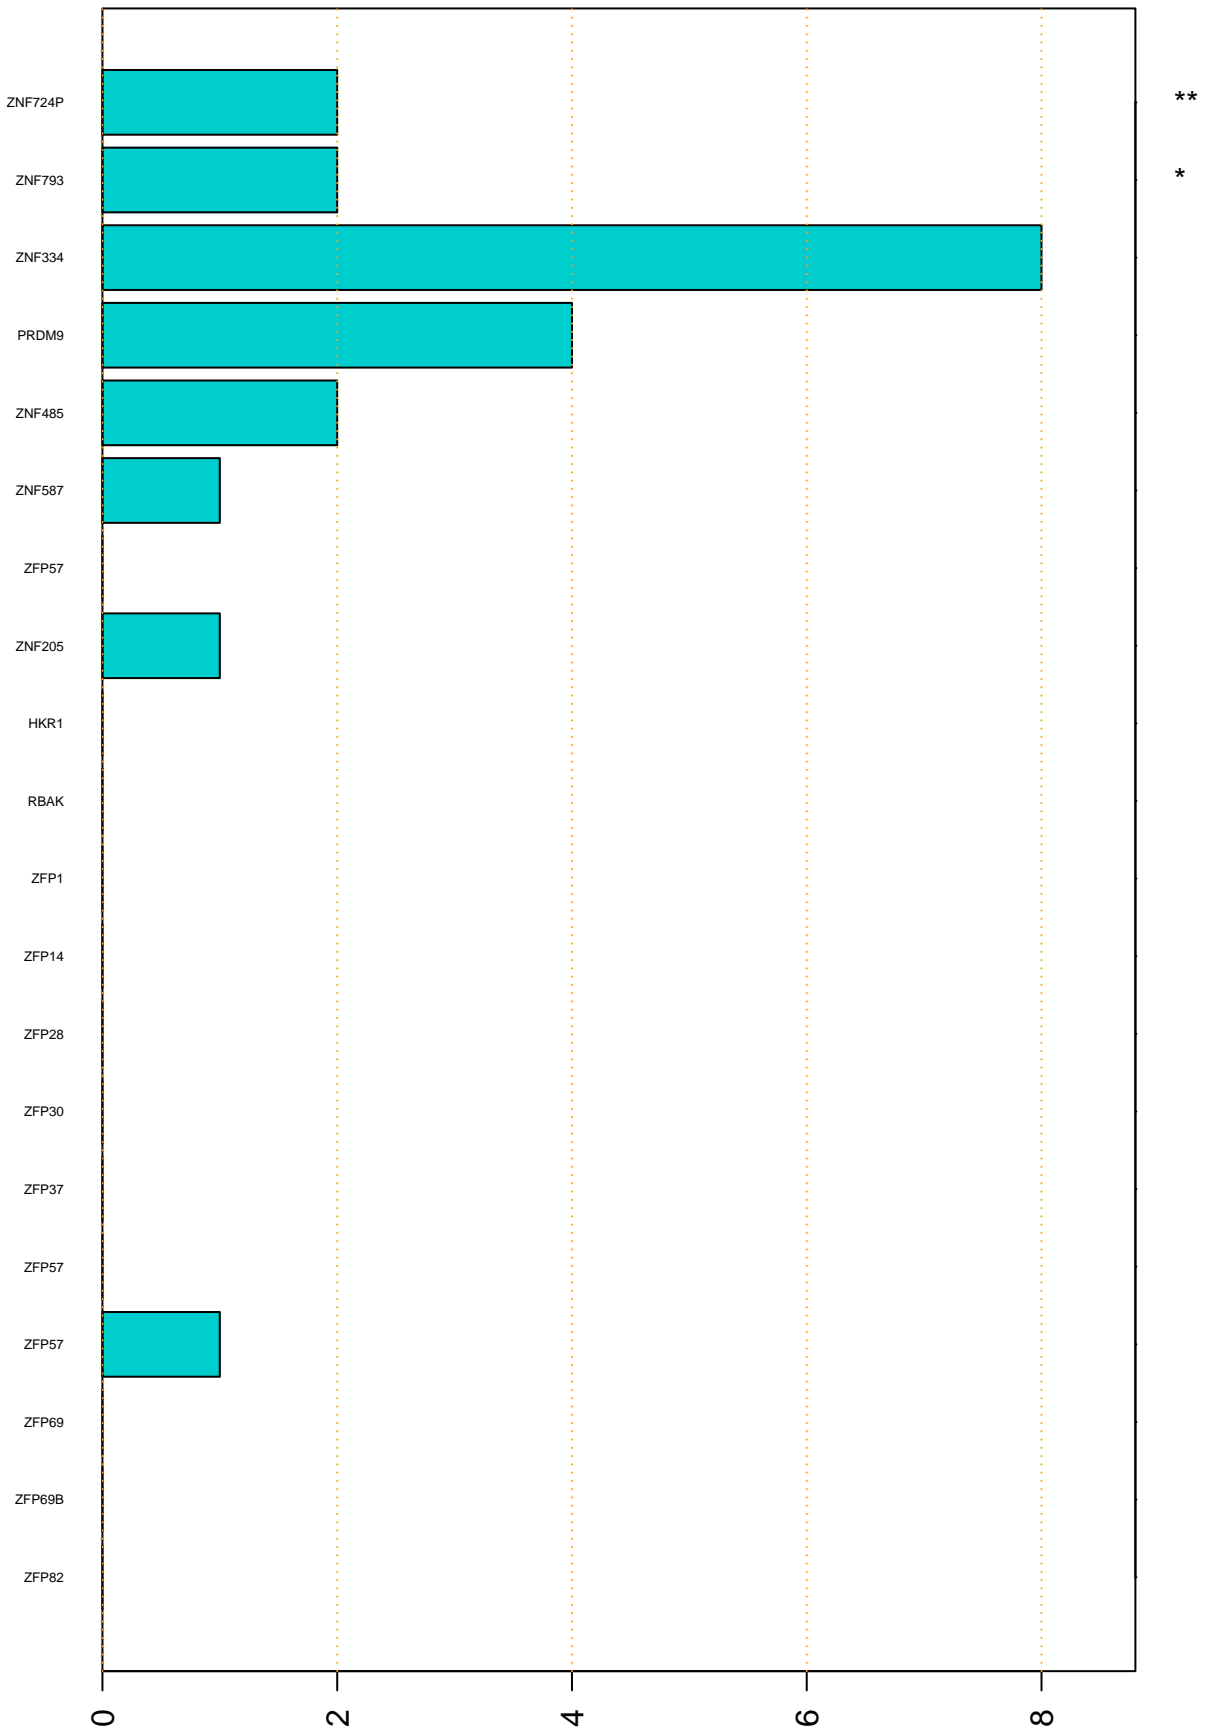

Enriched KZFP

#TE sfam with peak