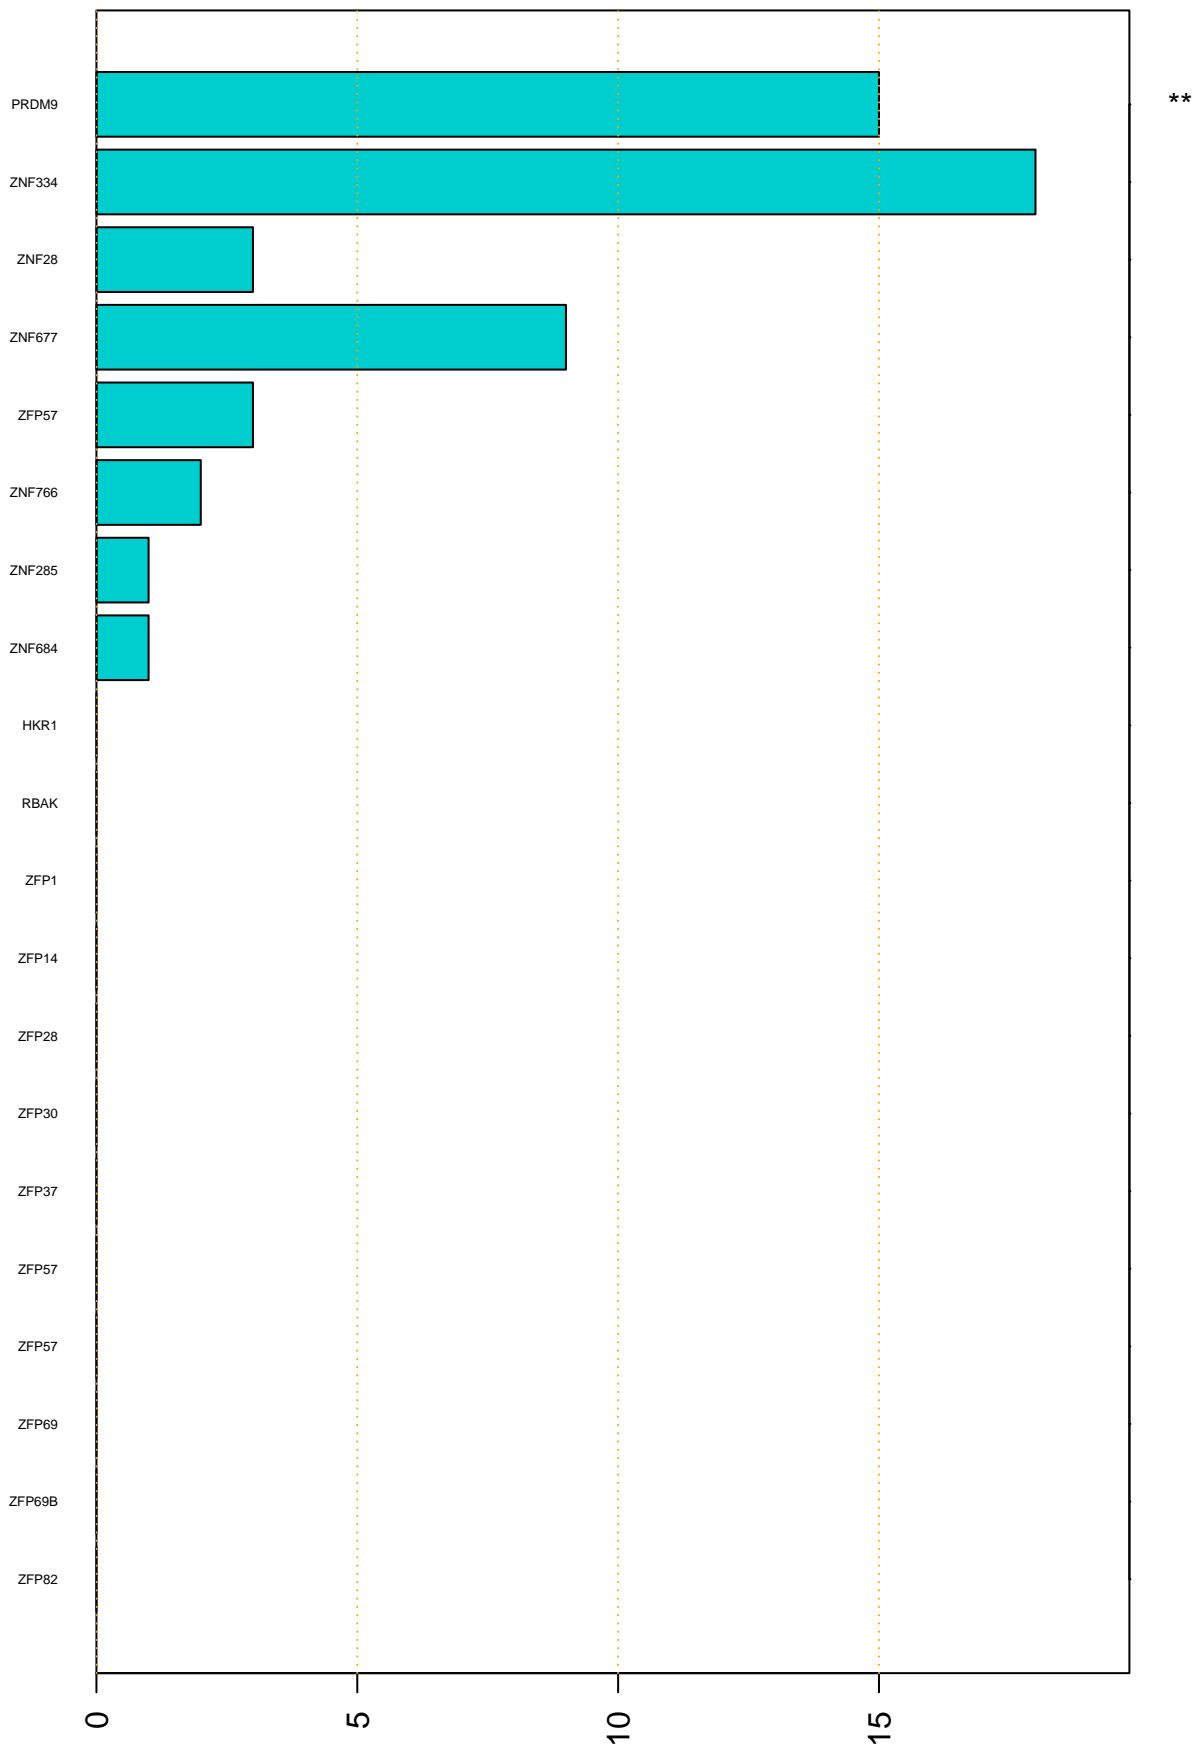

Enriched KZFP

#TE sfam with peak