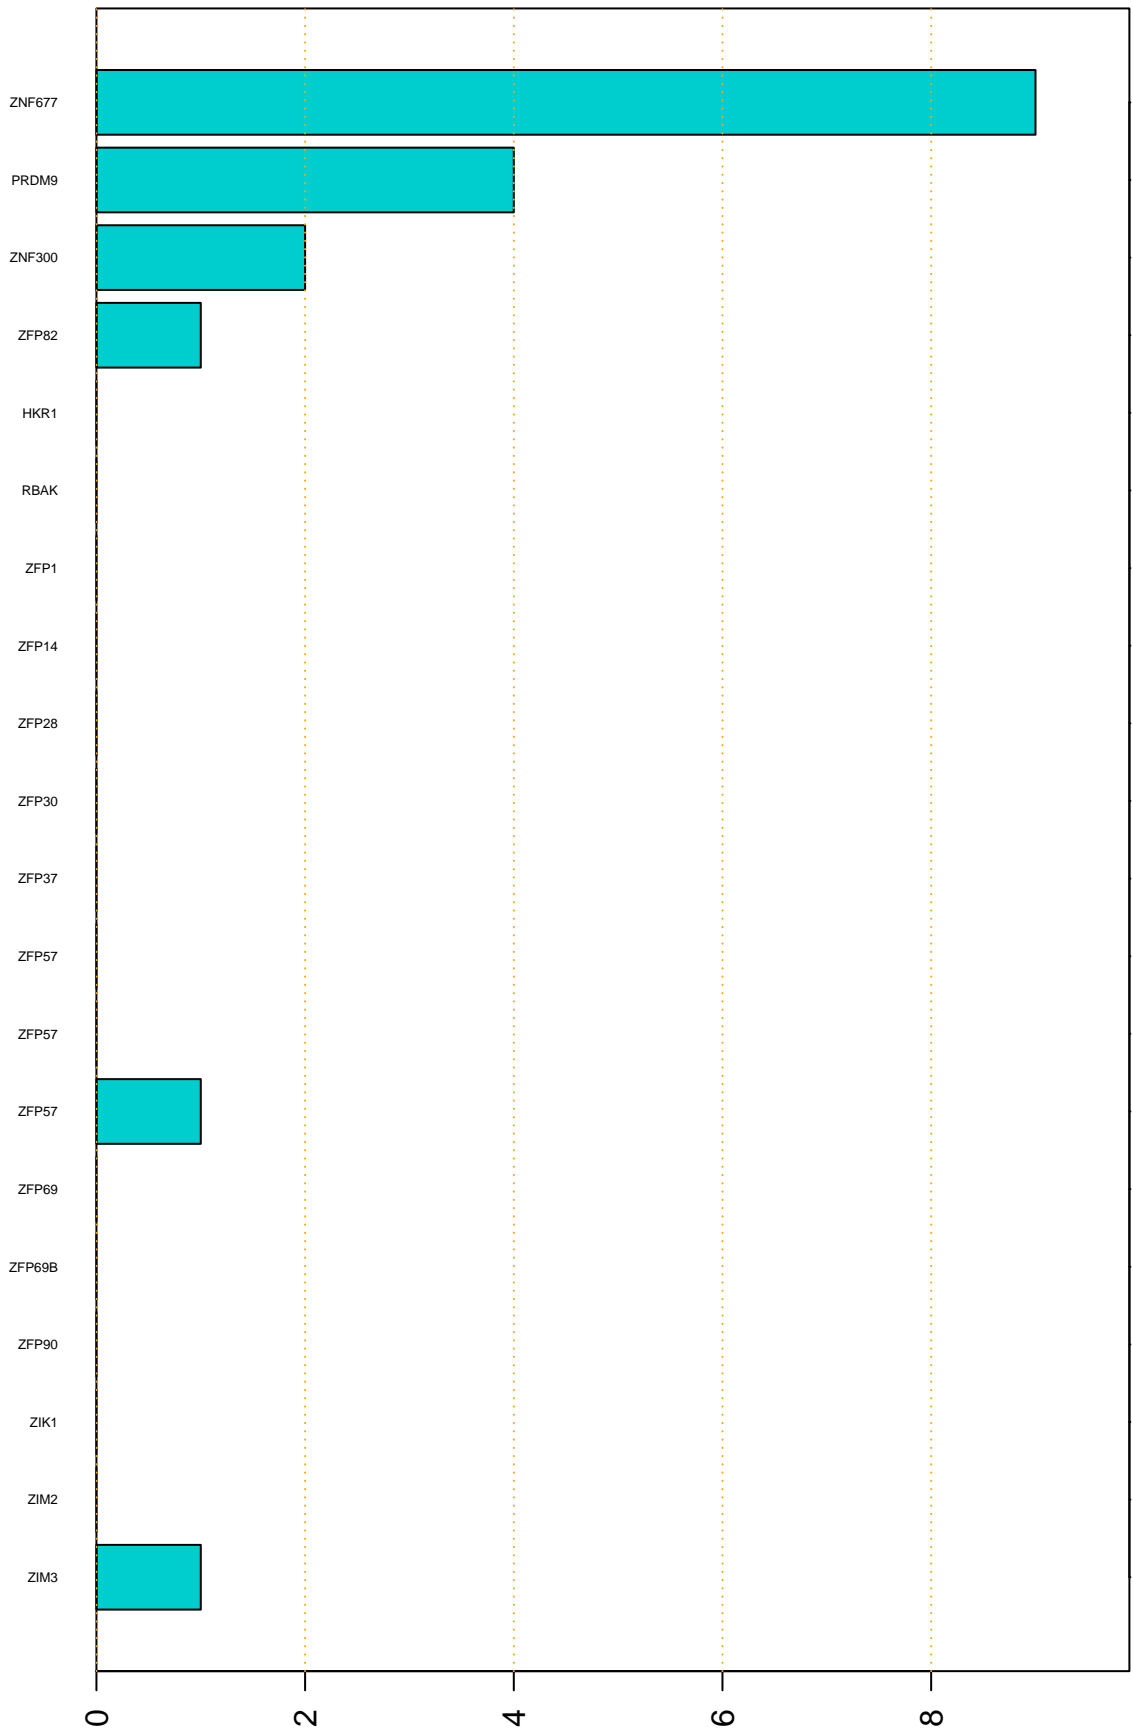

Enriched KZFP

#TE sfam with peak