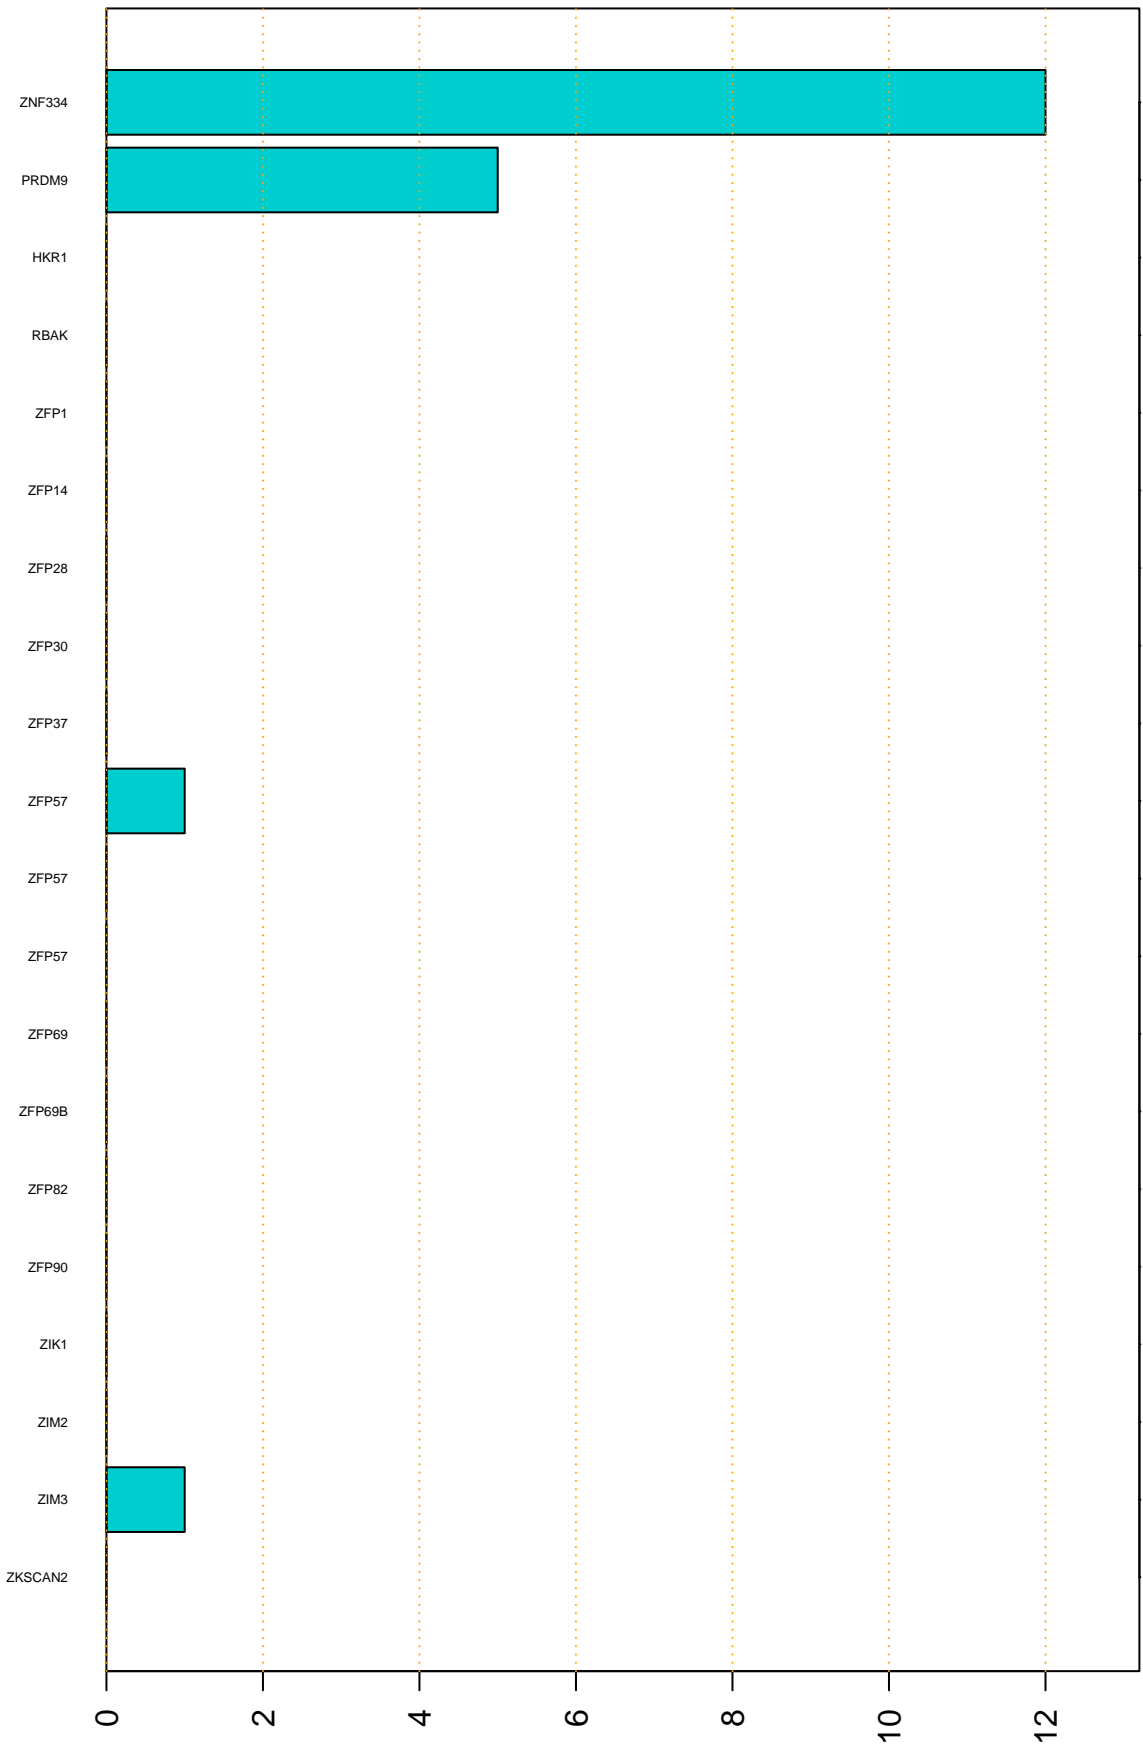

Enriched KZFP

#TE sfam with peak