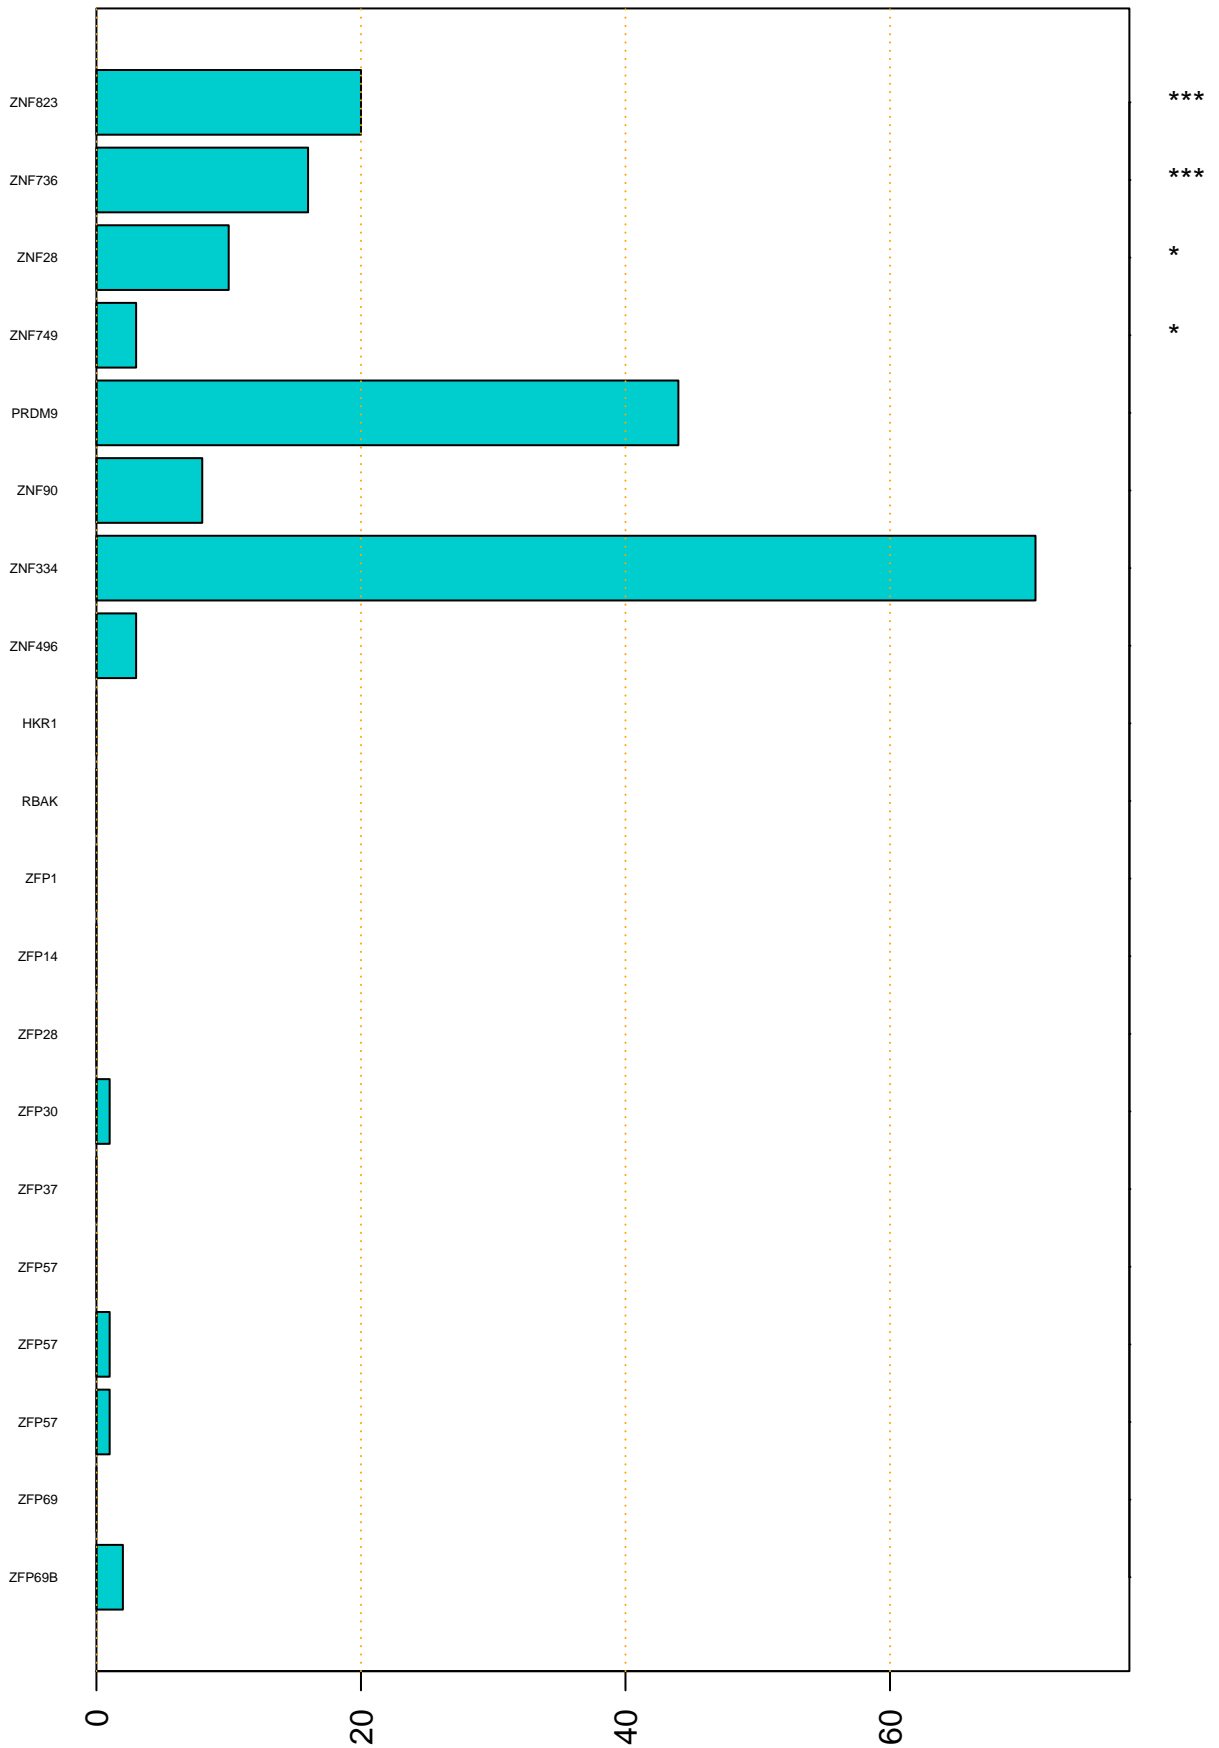

Enriched KZFP

#TE sfam with peak