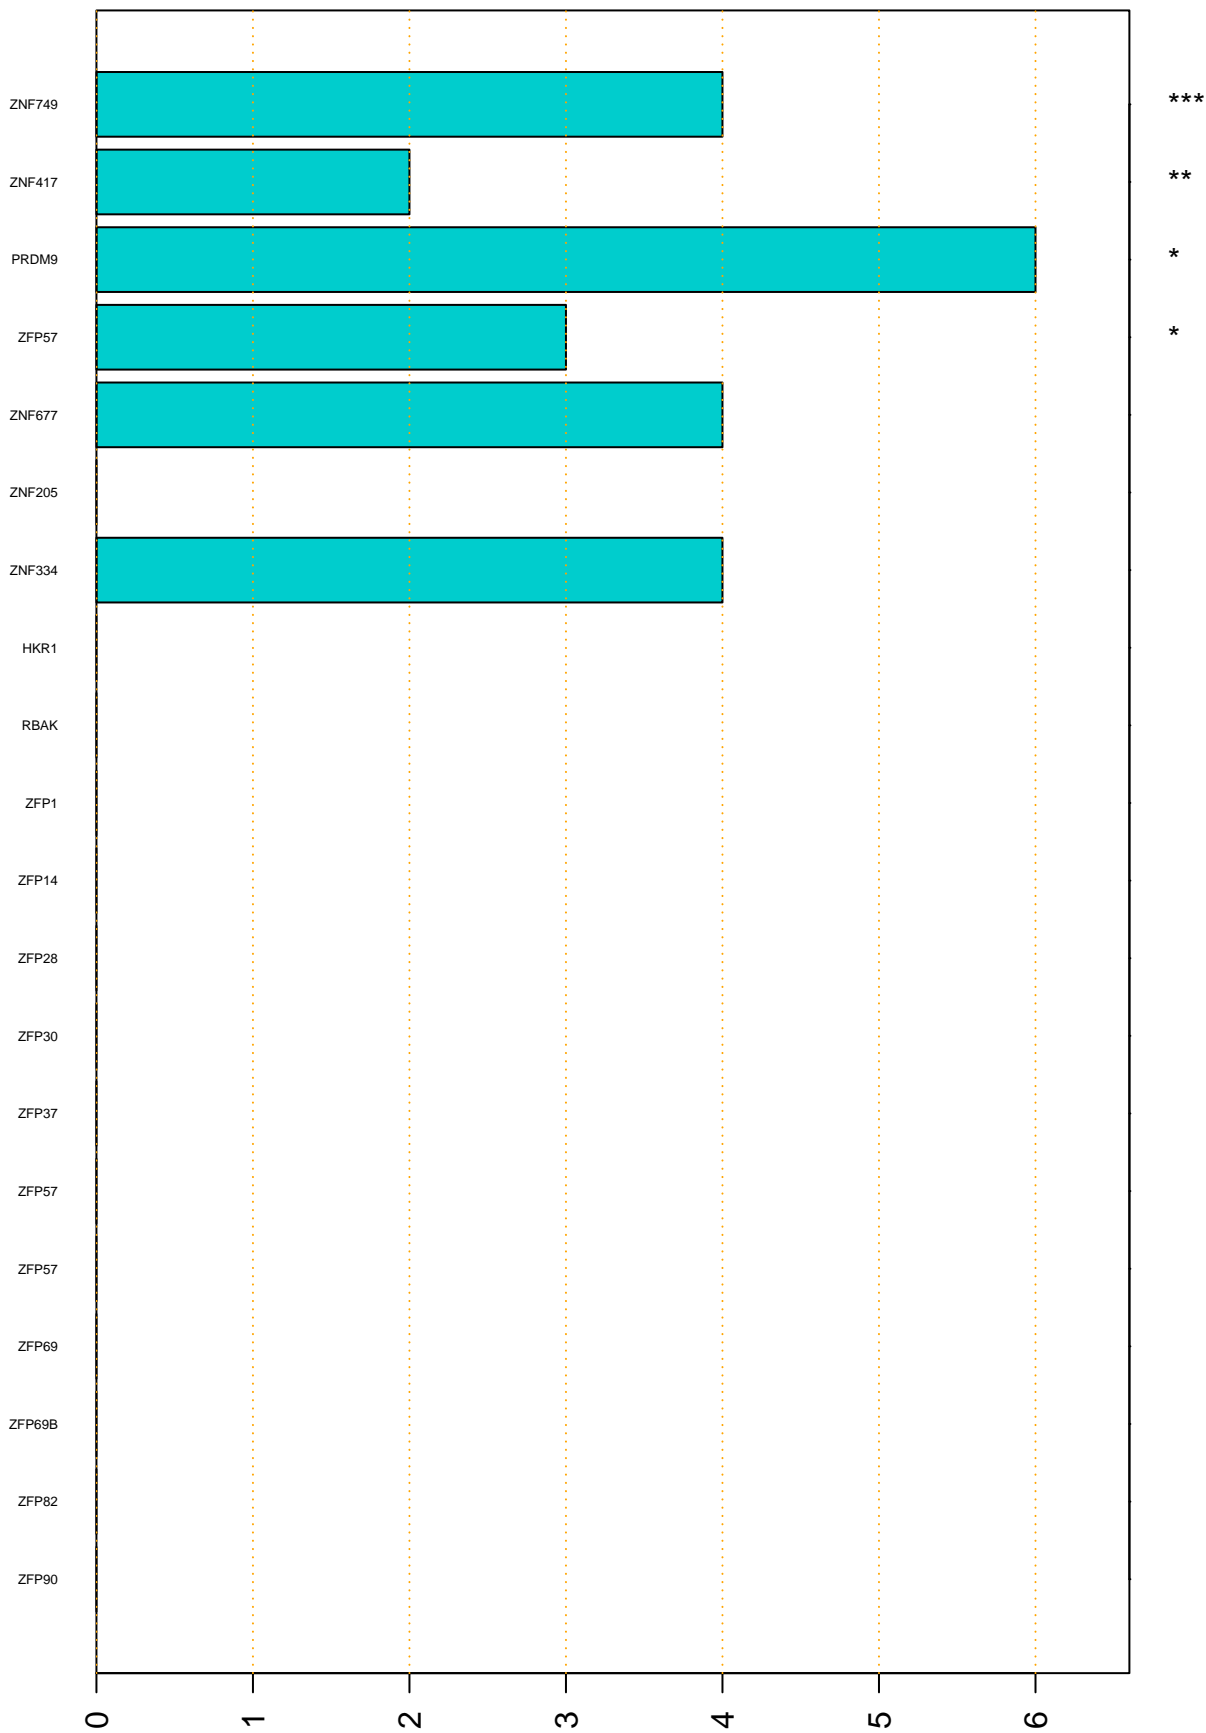

Enriched KZFP

#TE sfam with peak