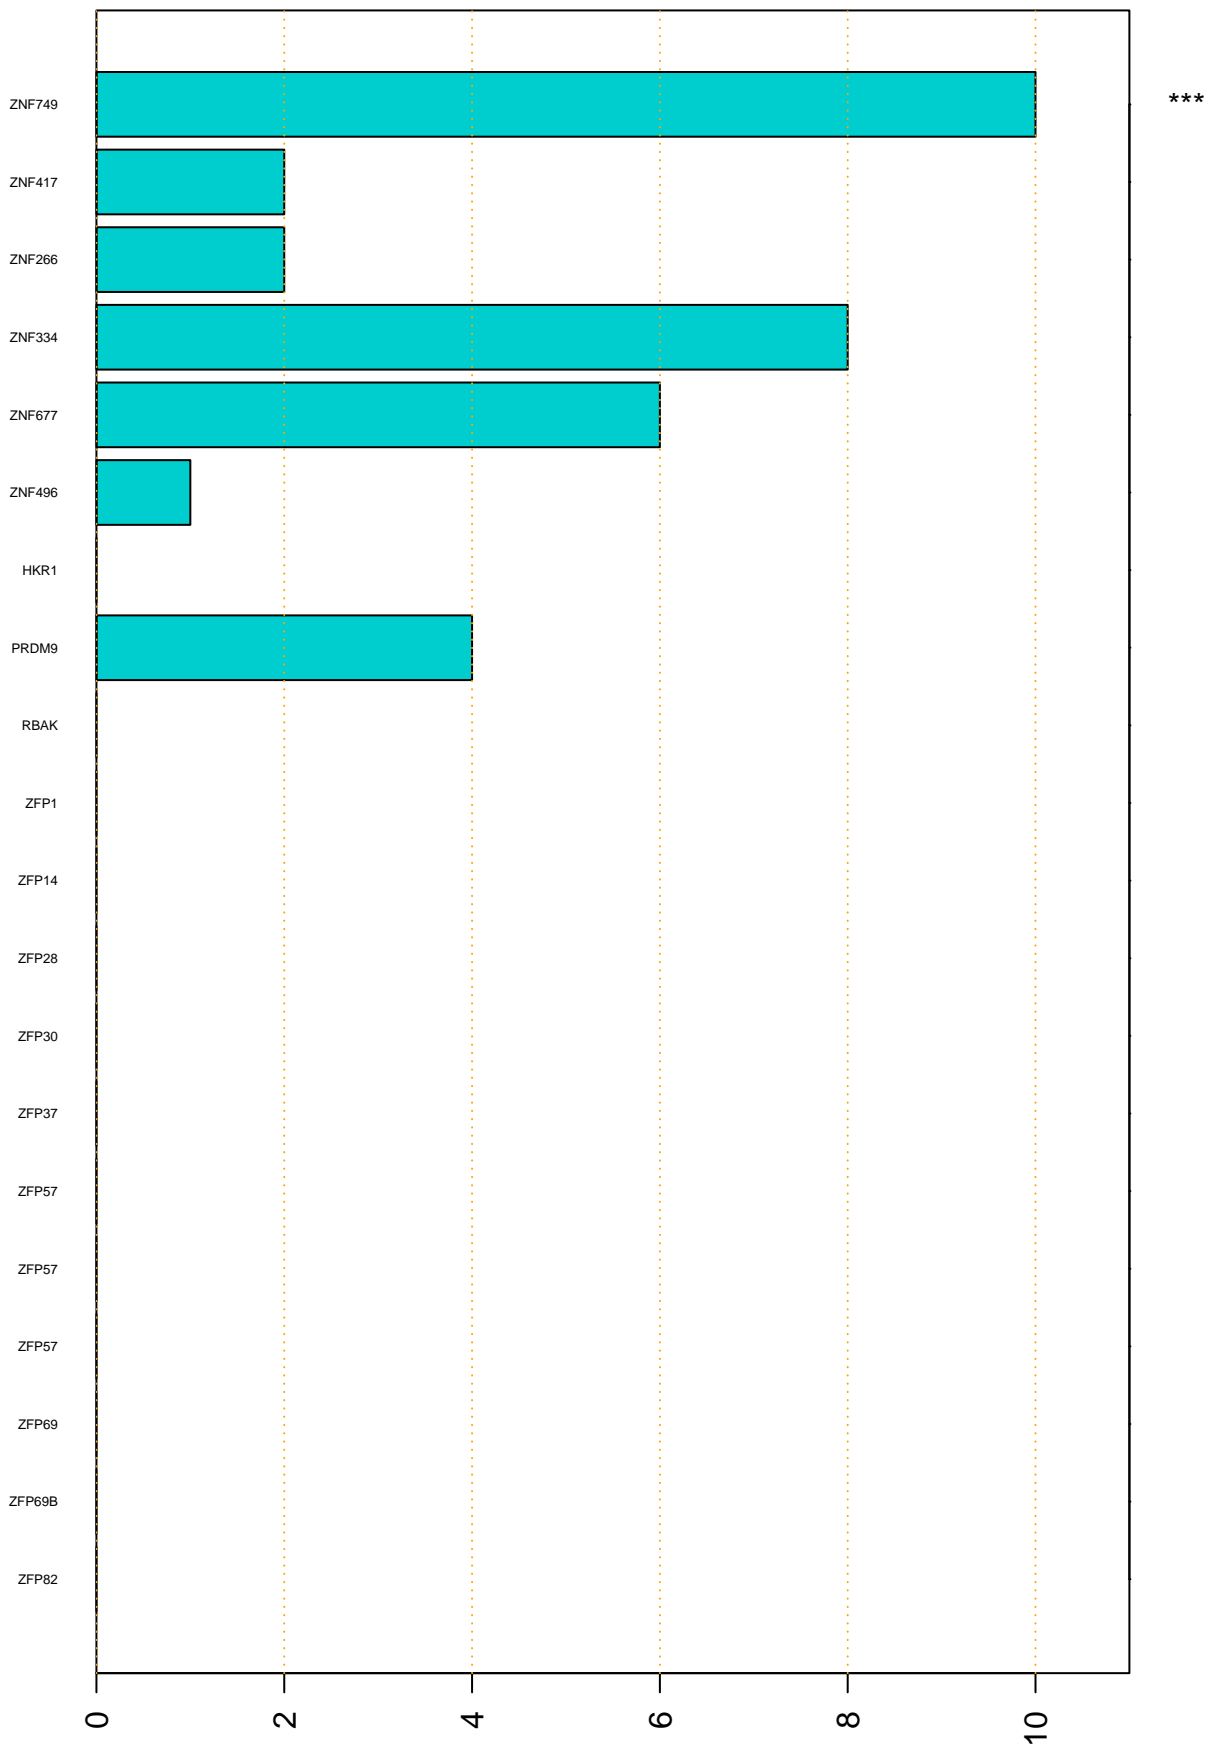

Enriched KZFP

#TE sfam with peak