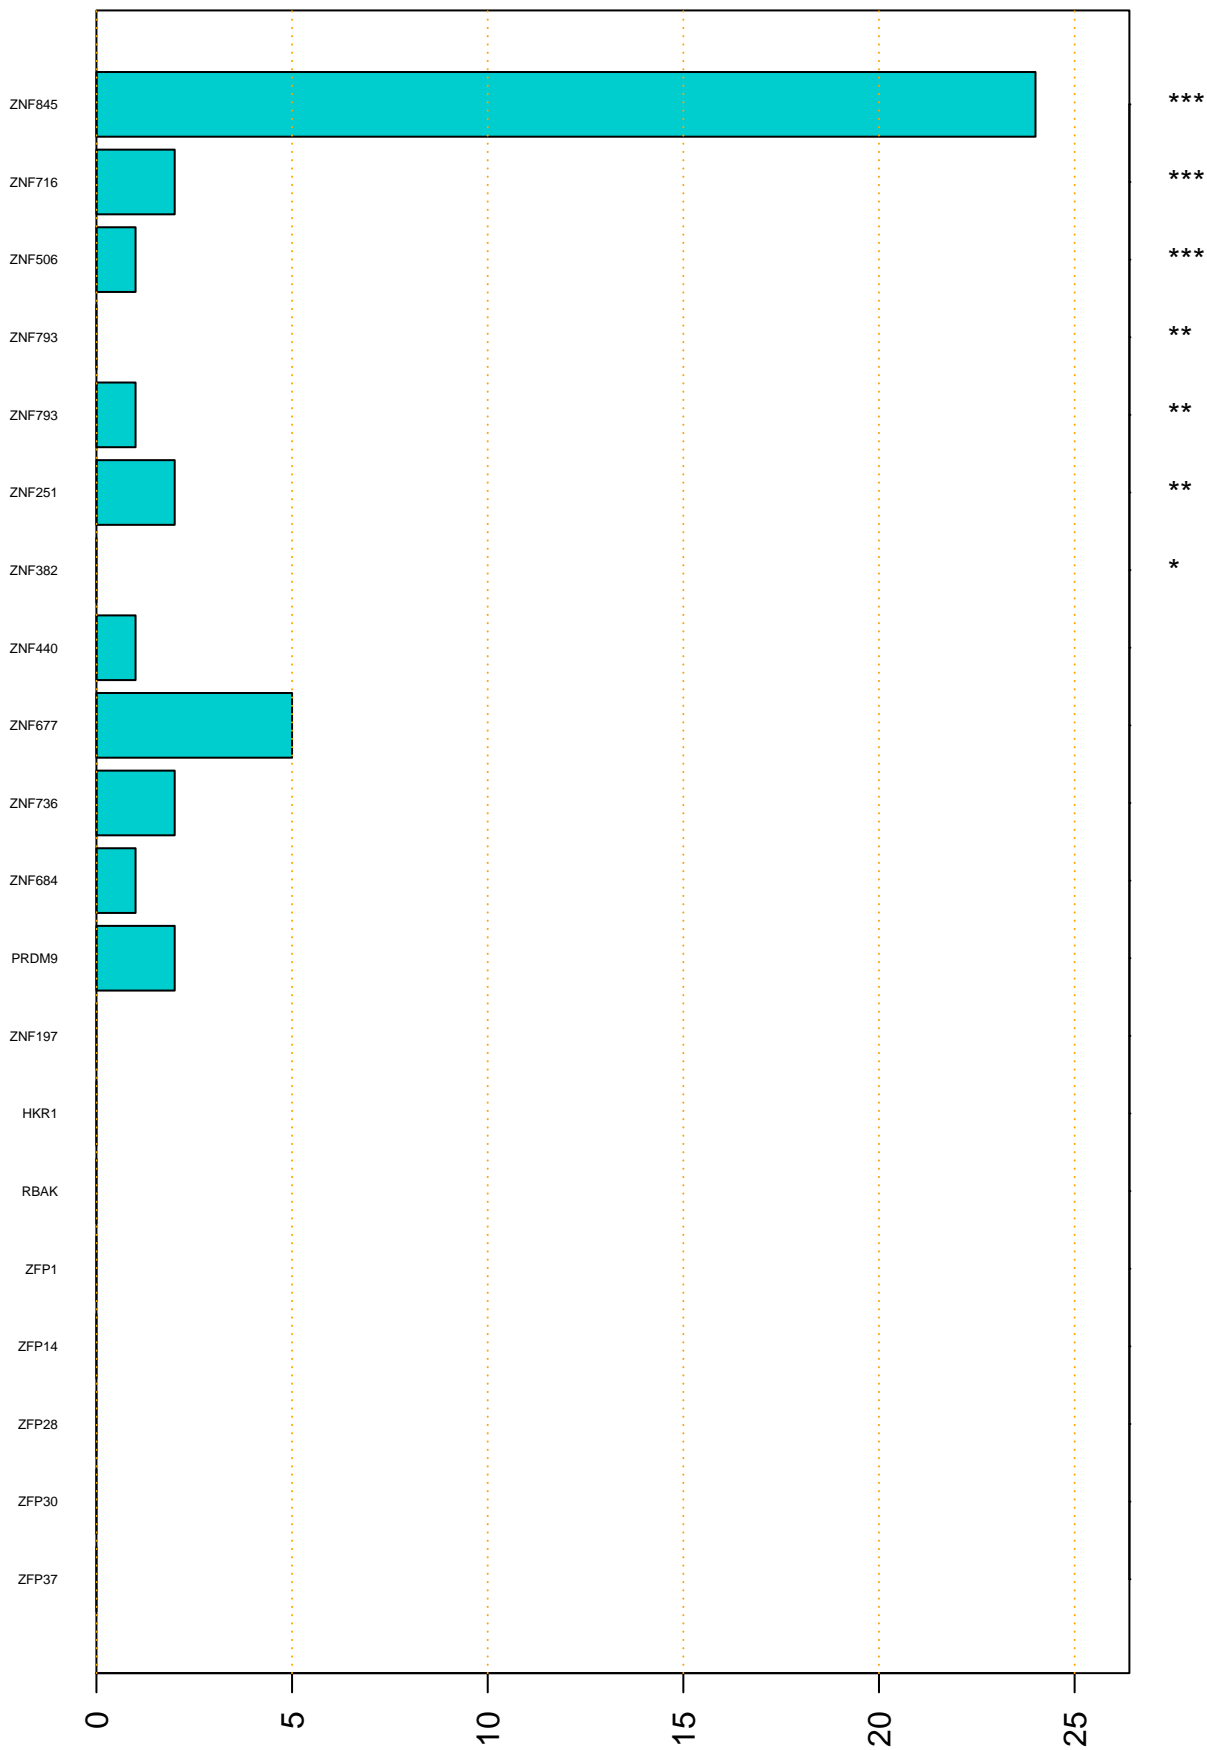

Enriched KZFP

#TE sfam with peak