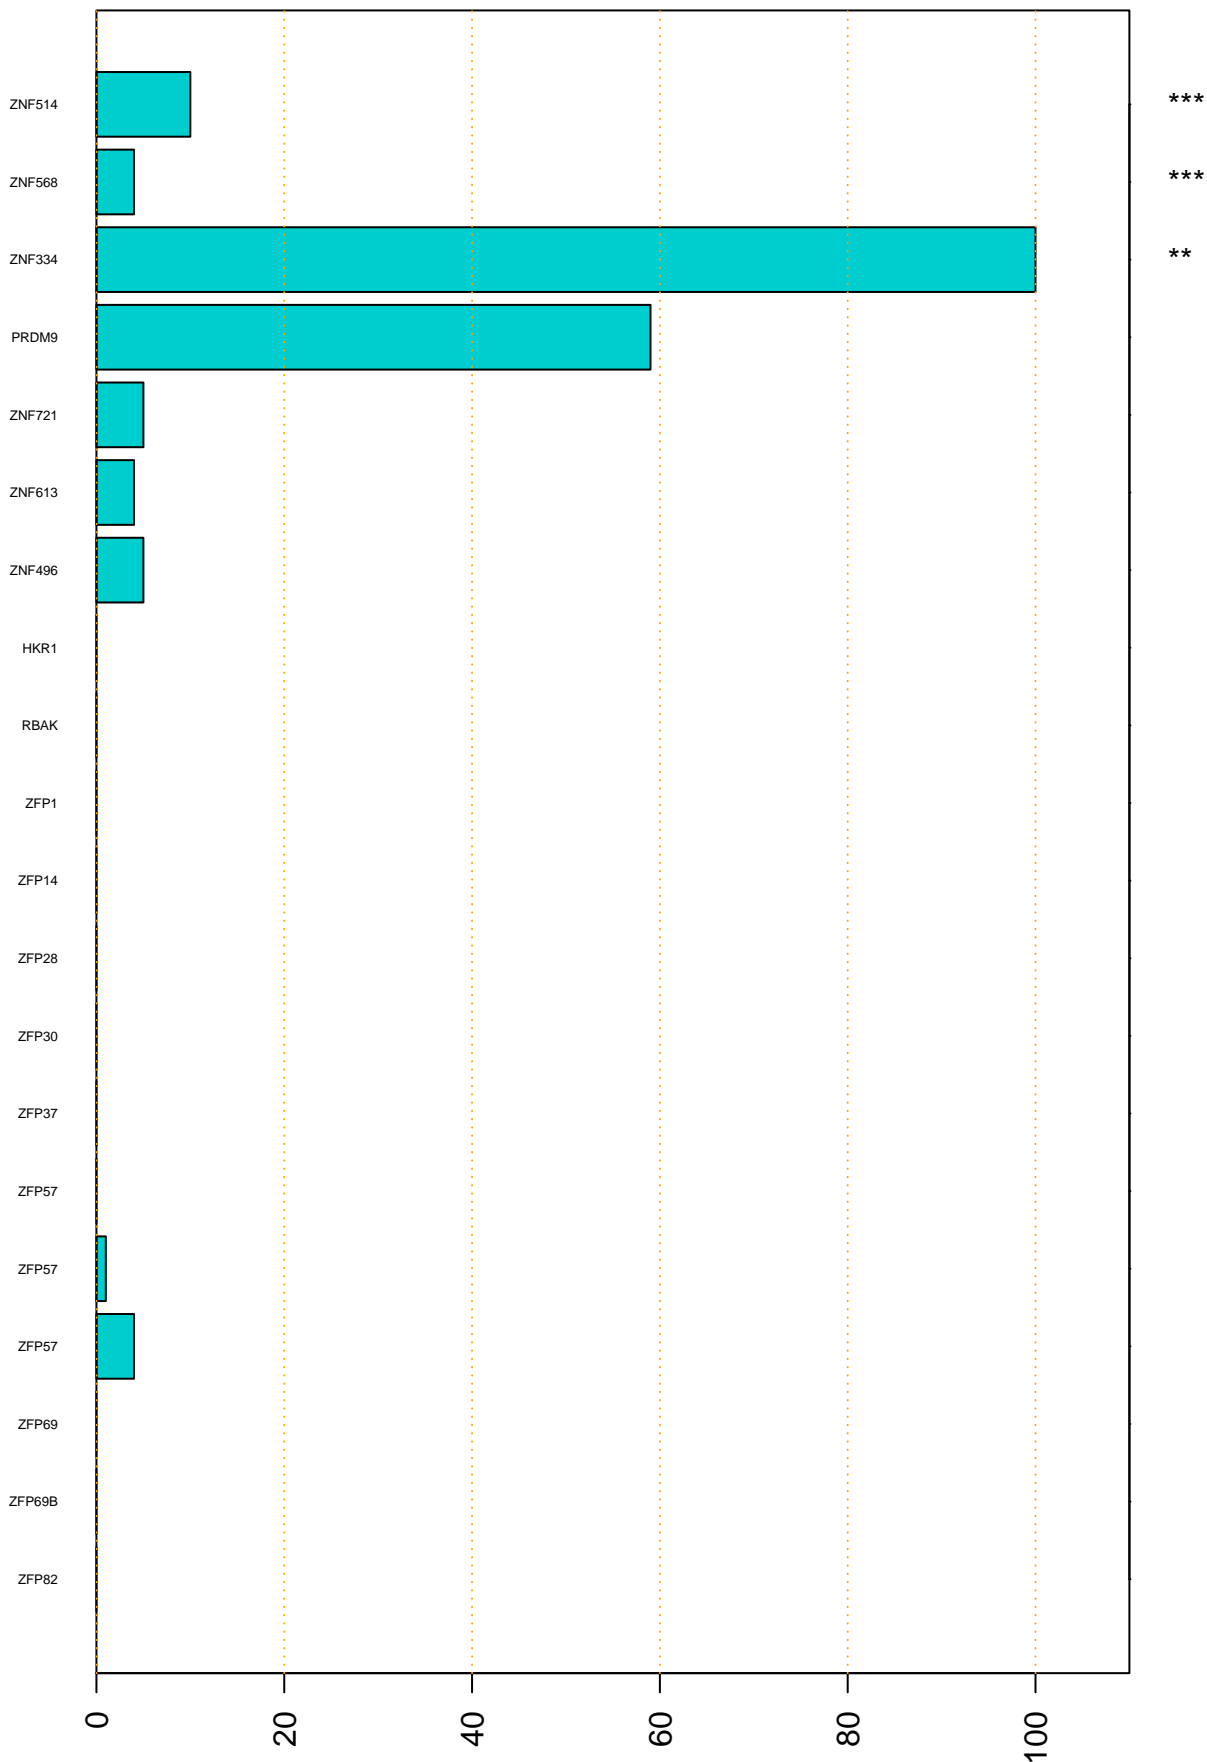

Enriched KZFP

#TE sfam with peak