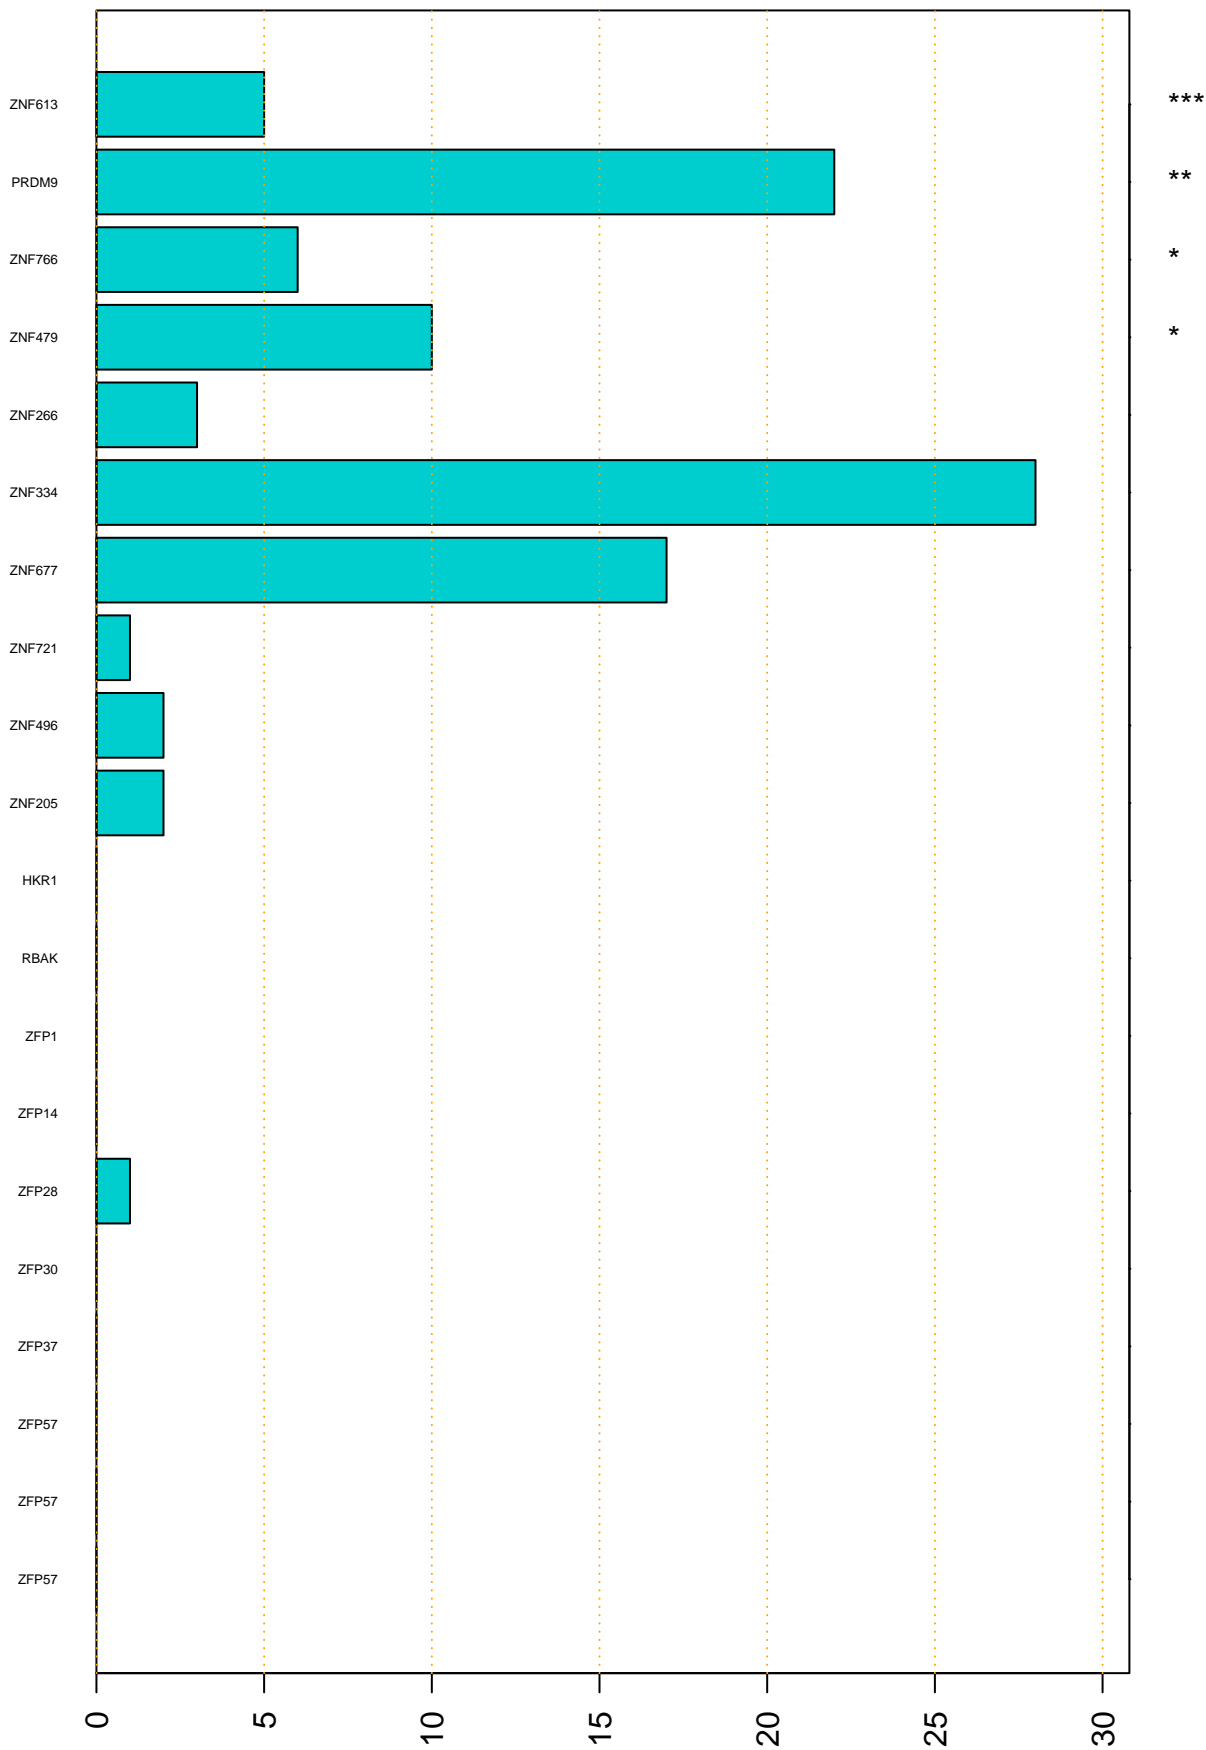

Enriched KZFP

#TE sfam with peak