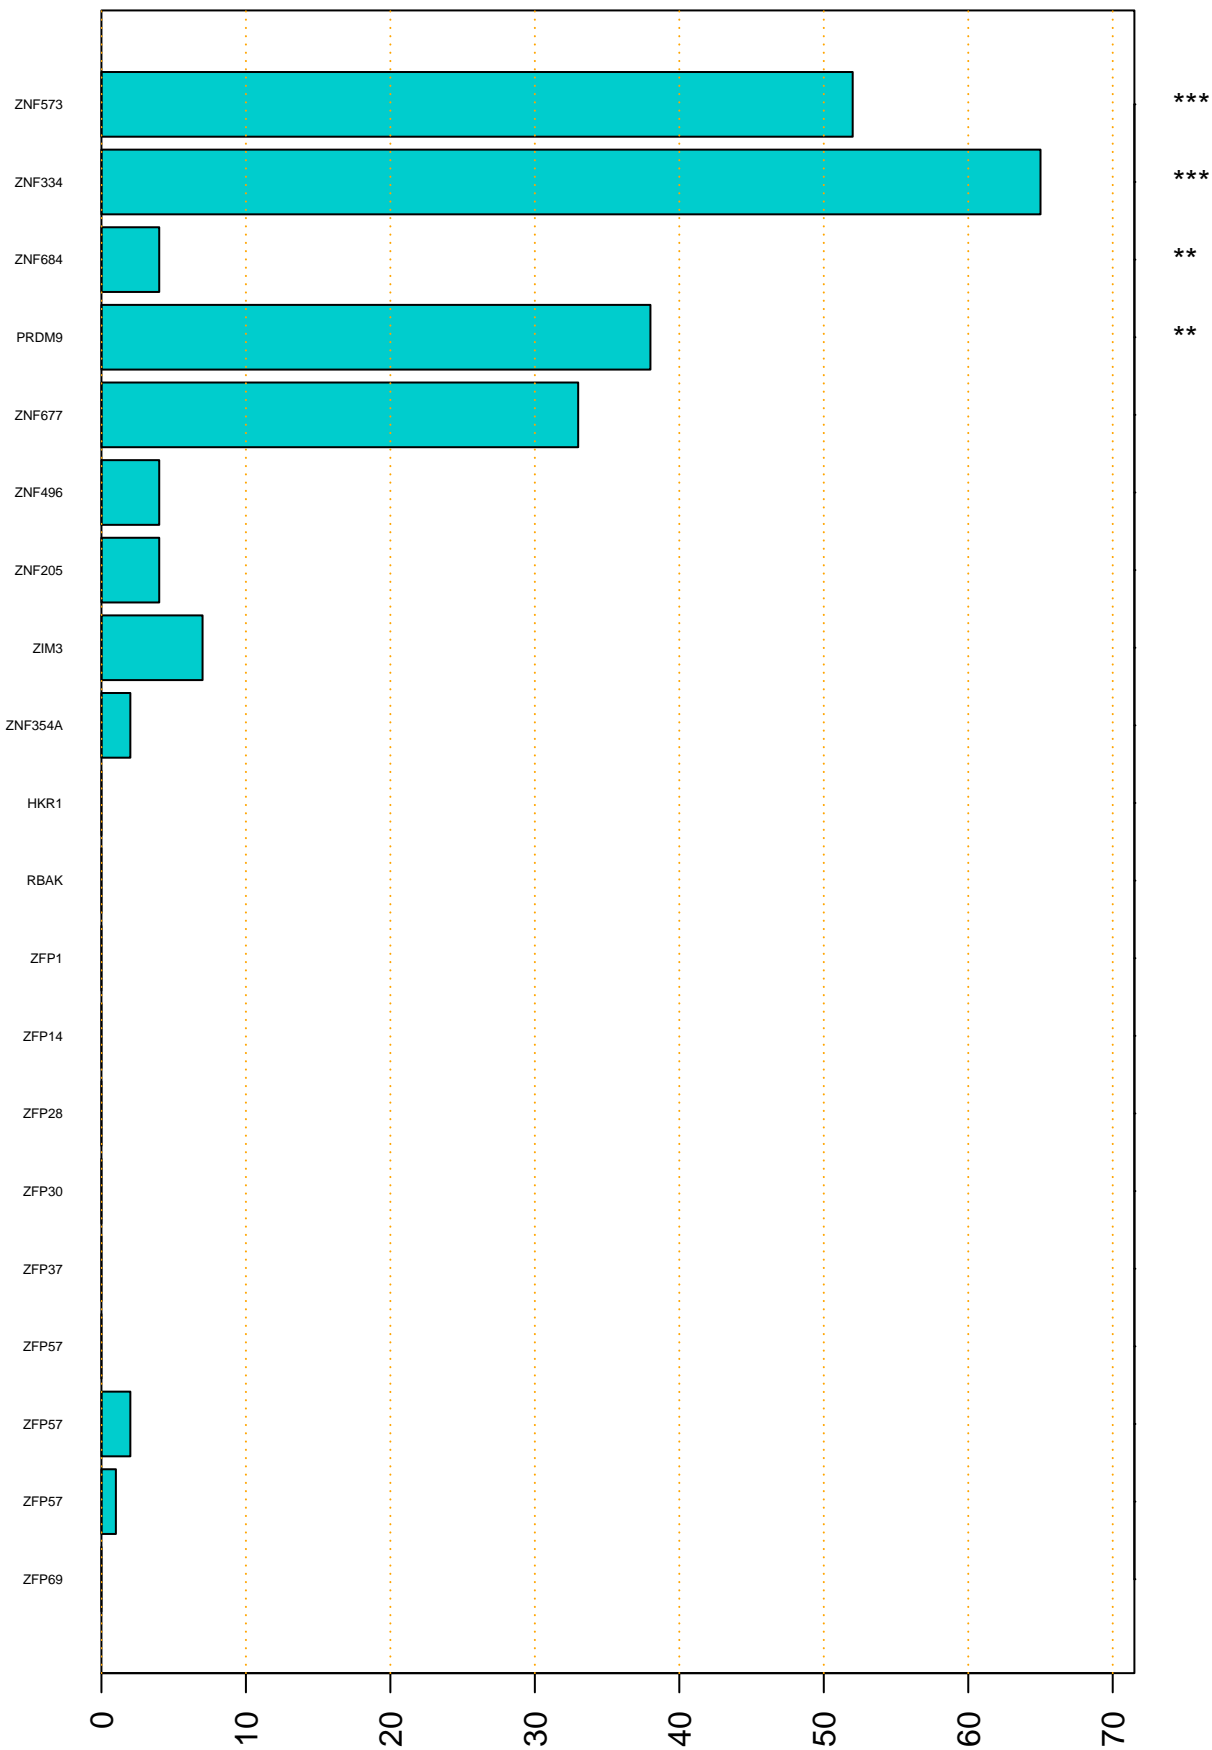

Enriched KZFP

#TE sfam with peak