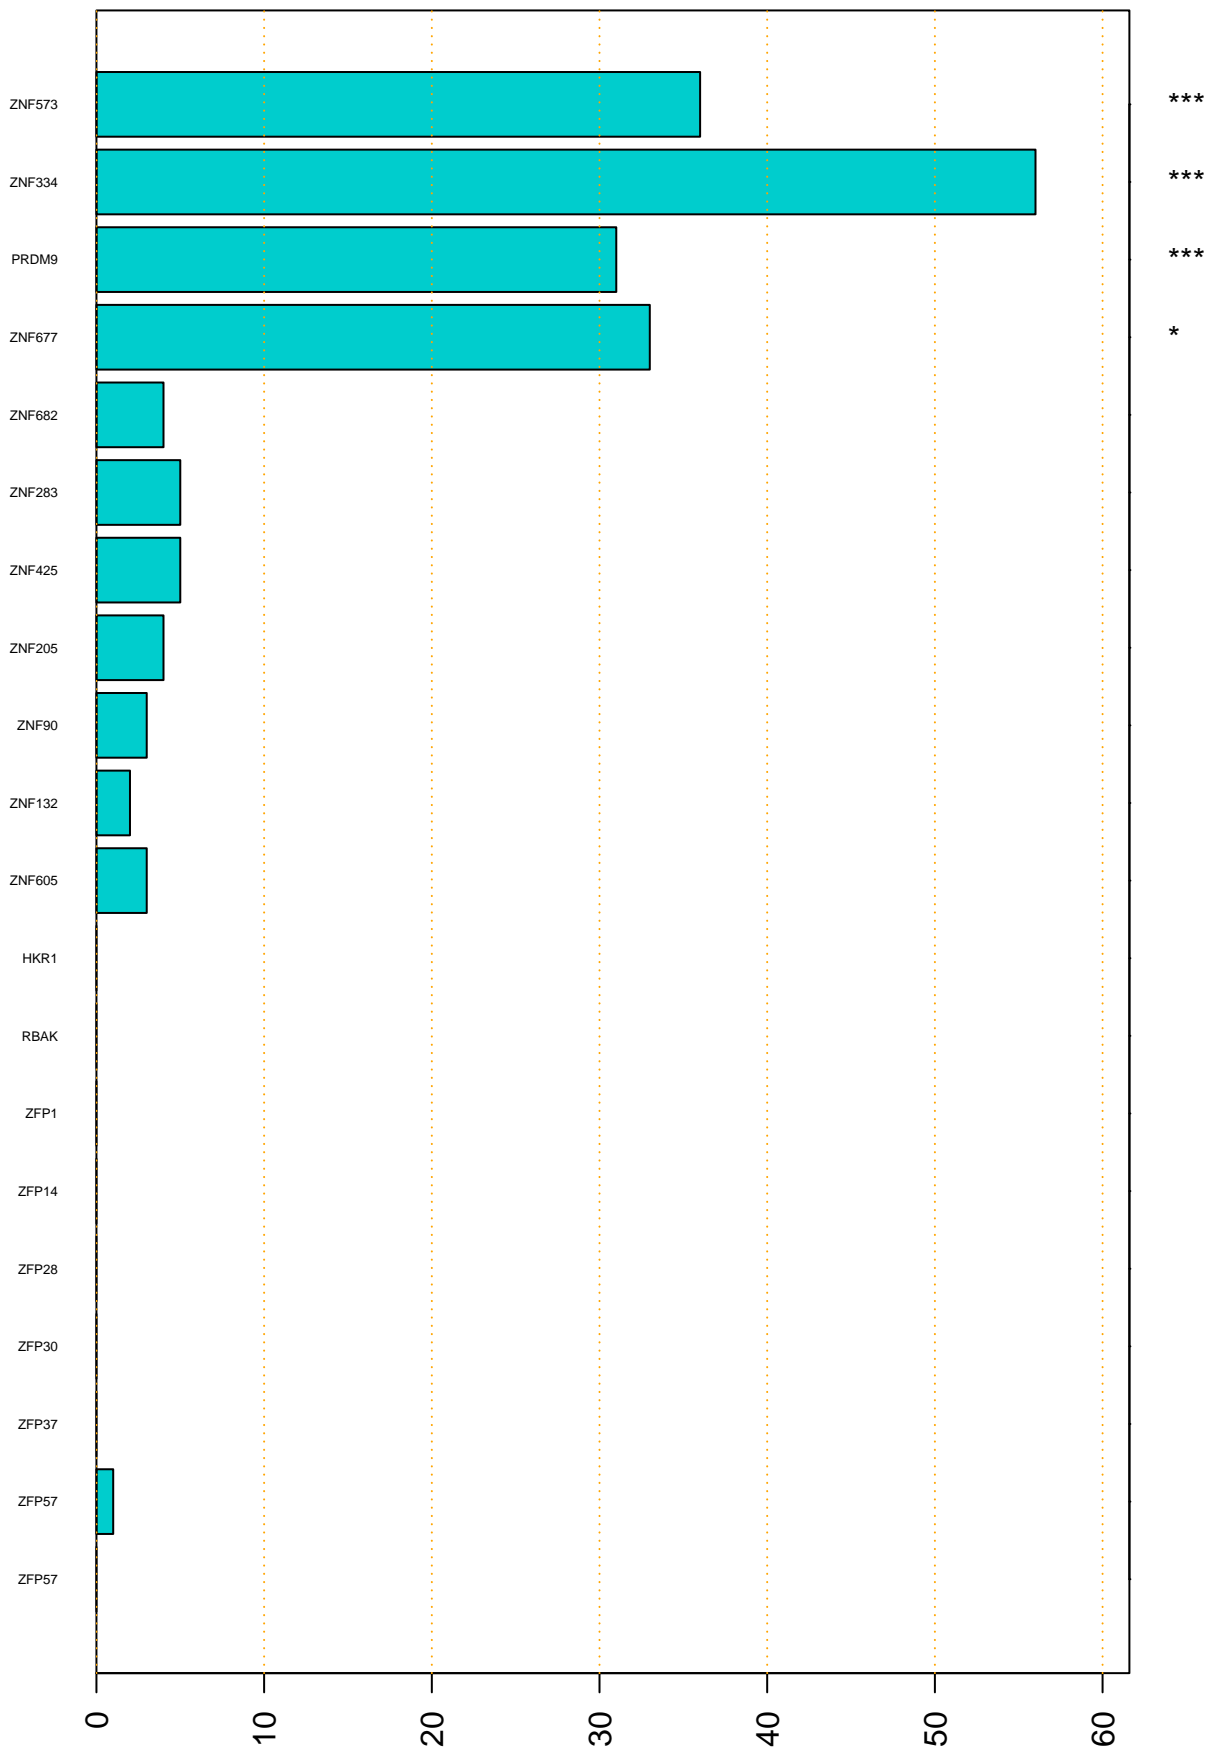

Enriched KZFP

#TE sfam with peak