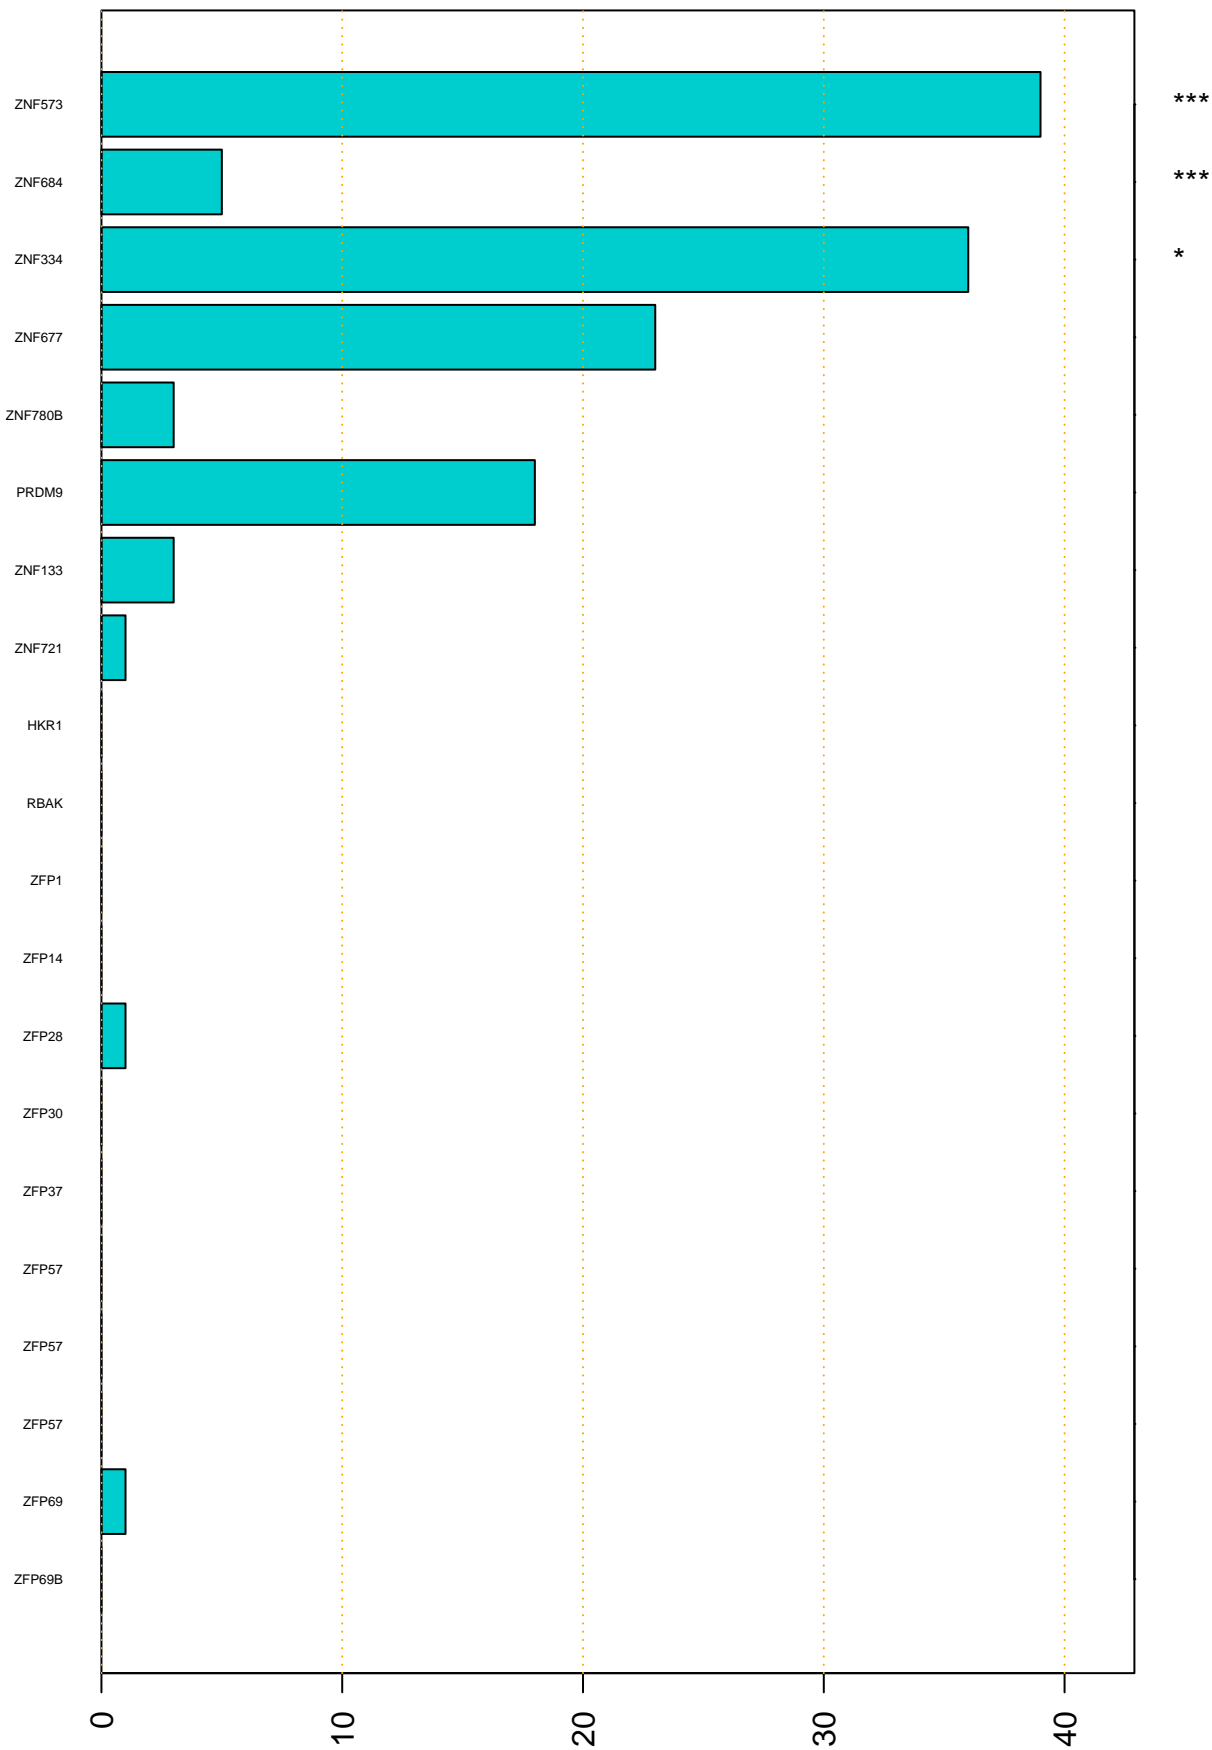

Enriched KZFP

#TE sfam with peak