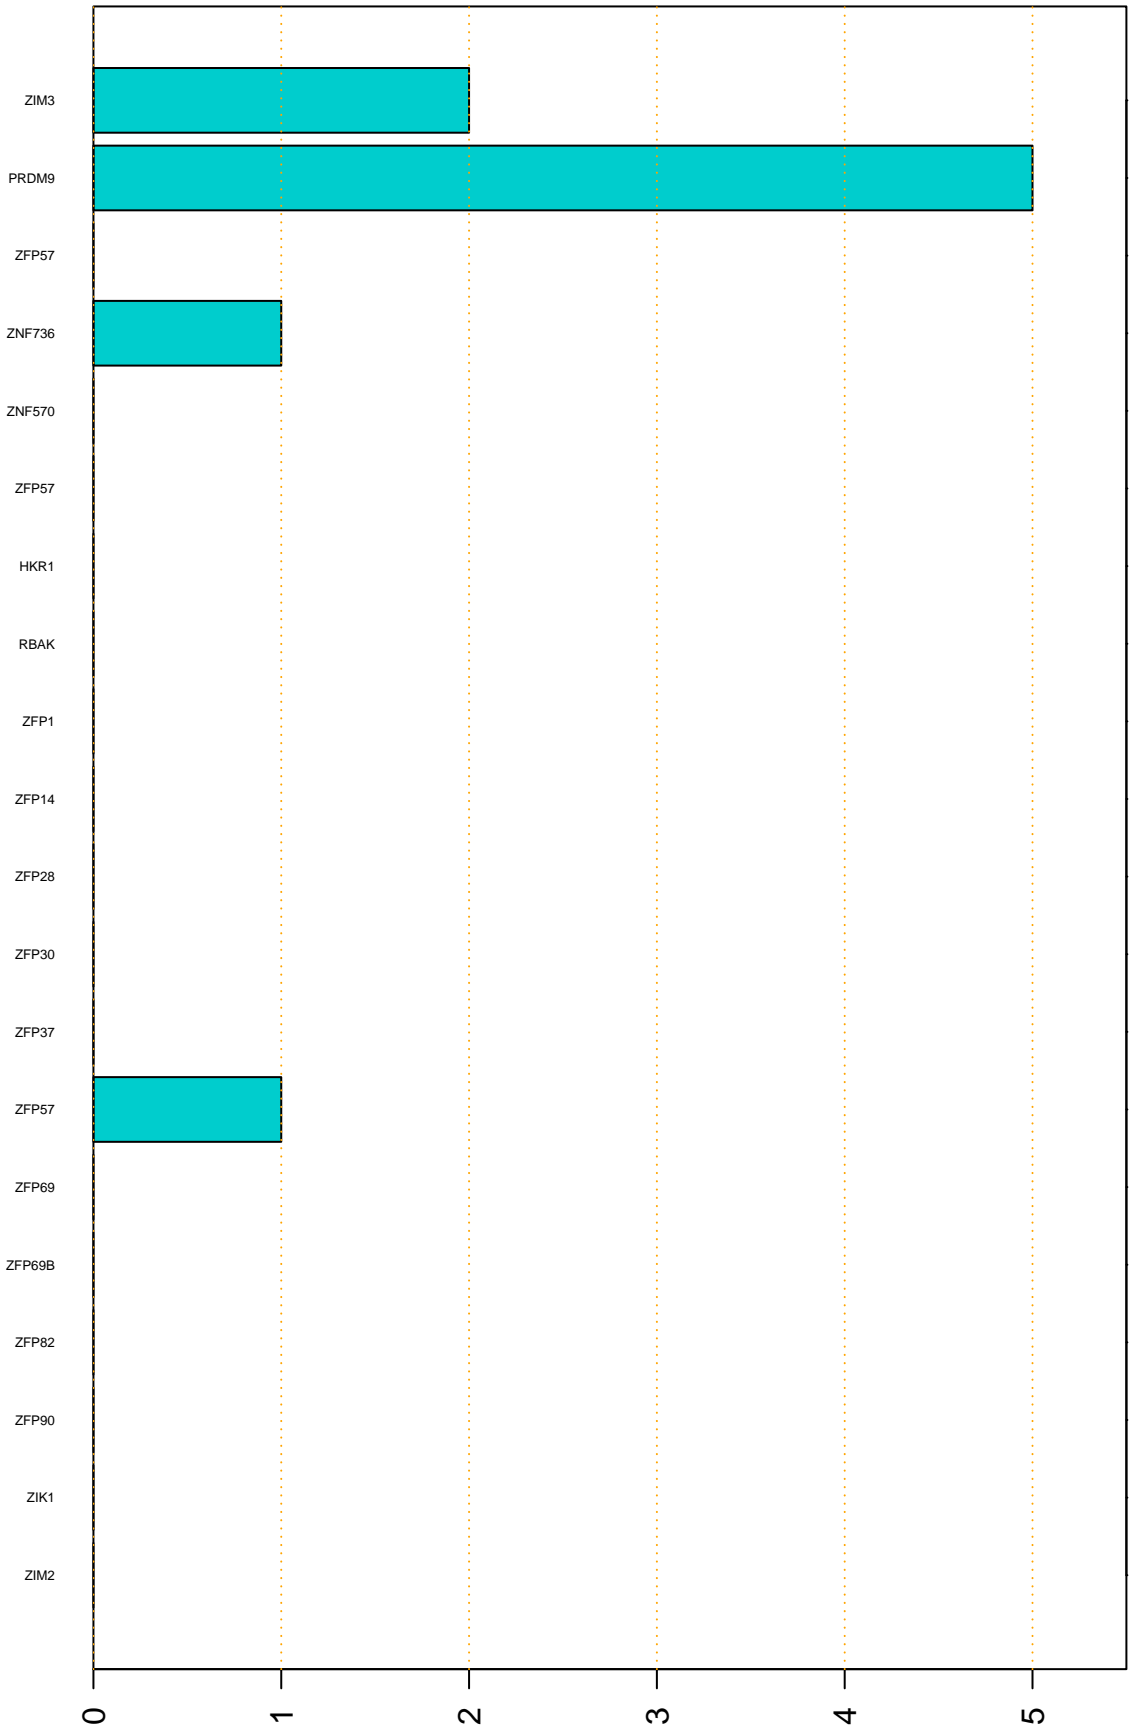

Enriched KZFP

#TE sfam with peak