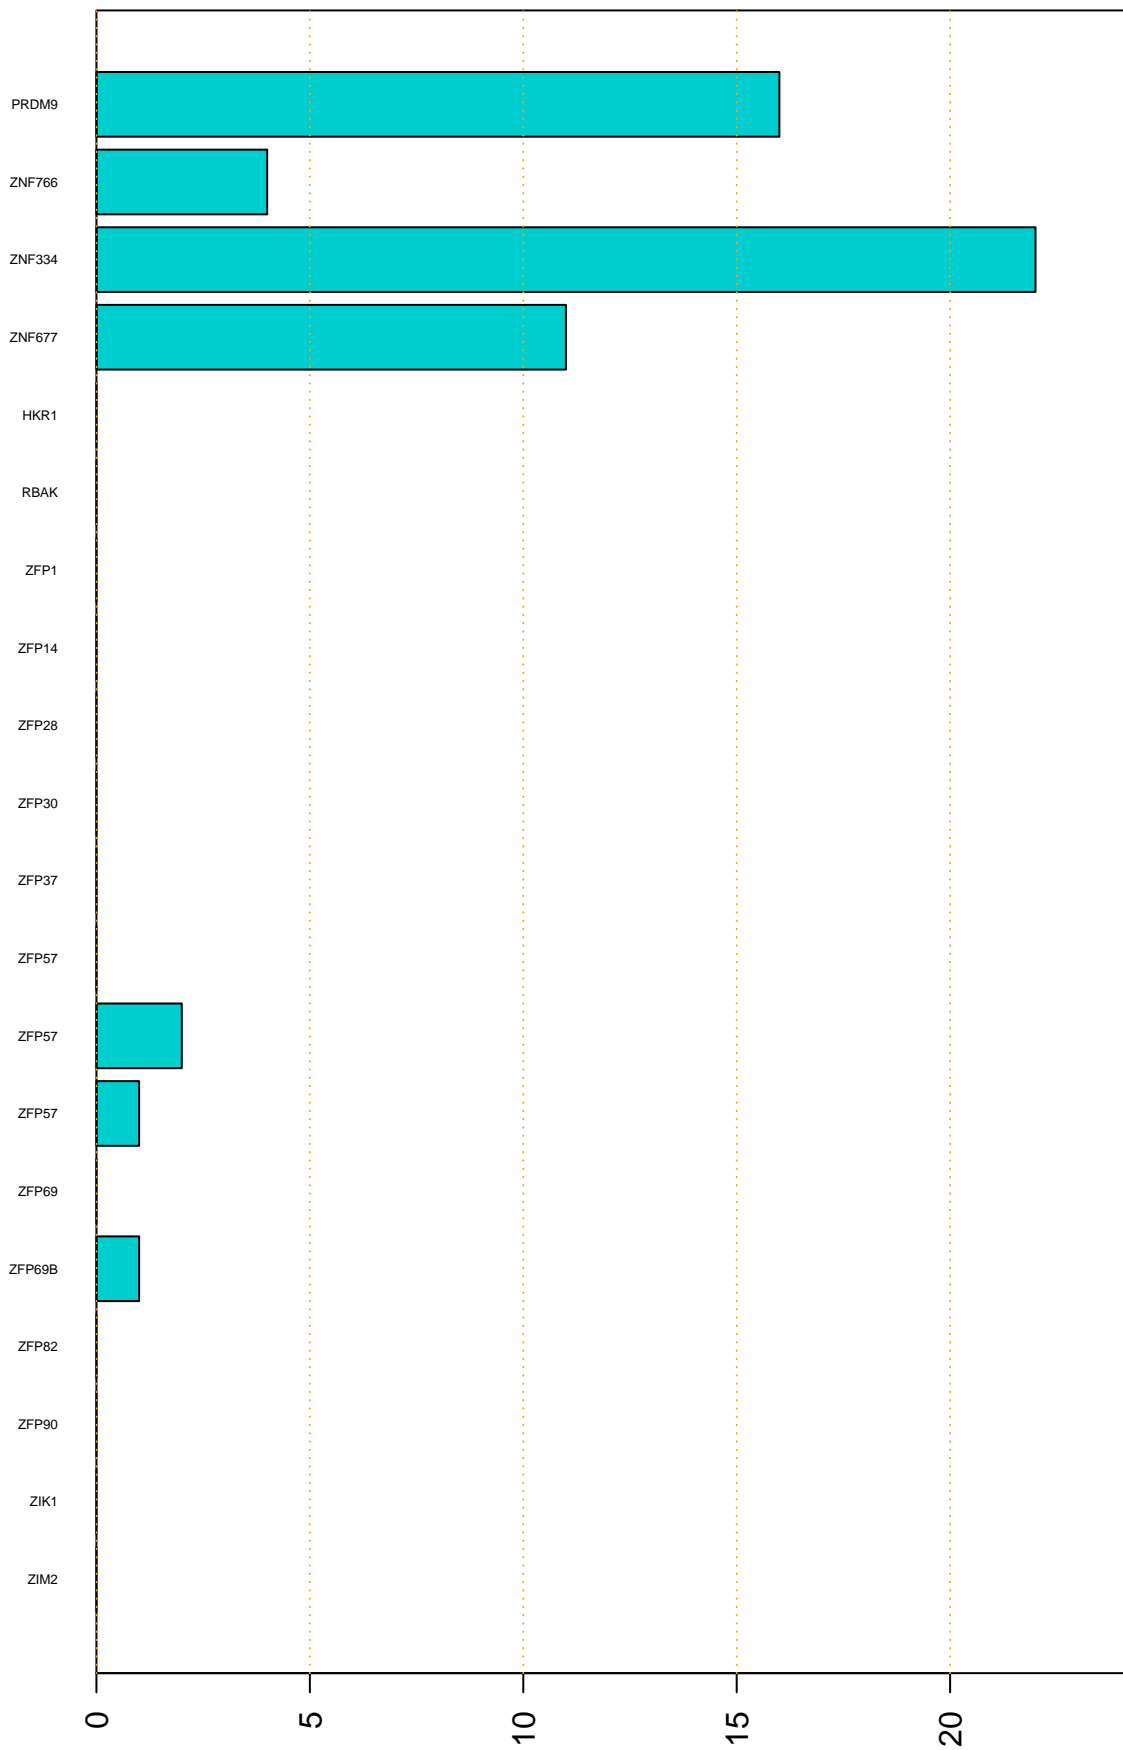

Enriched KZFP

#TE sfam with peak