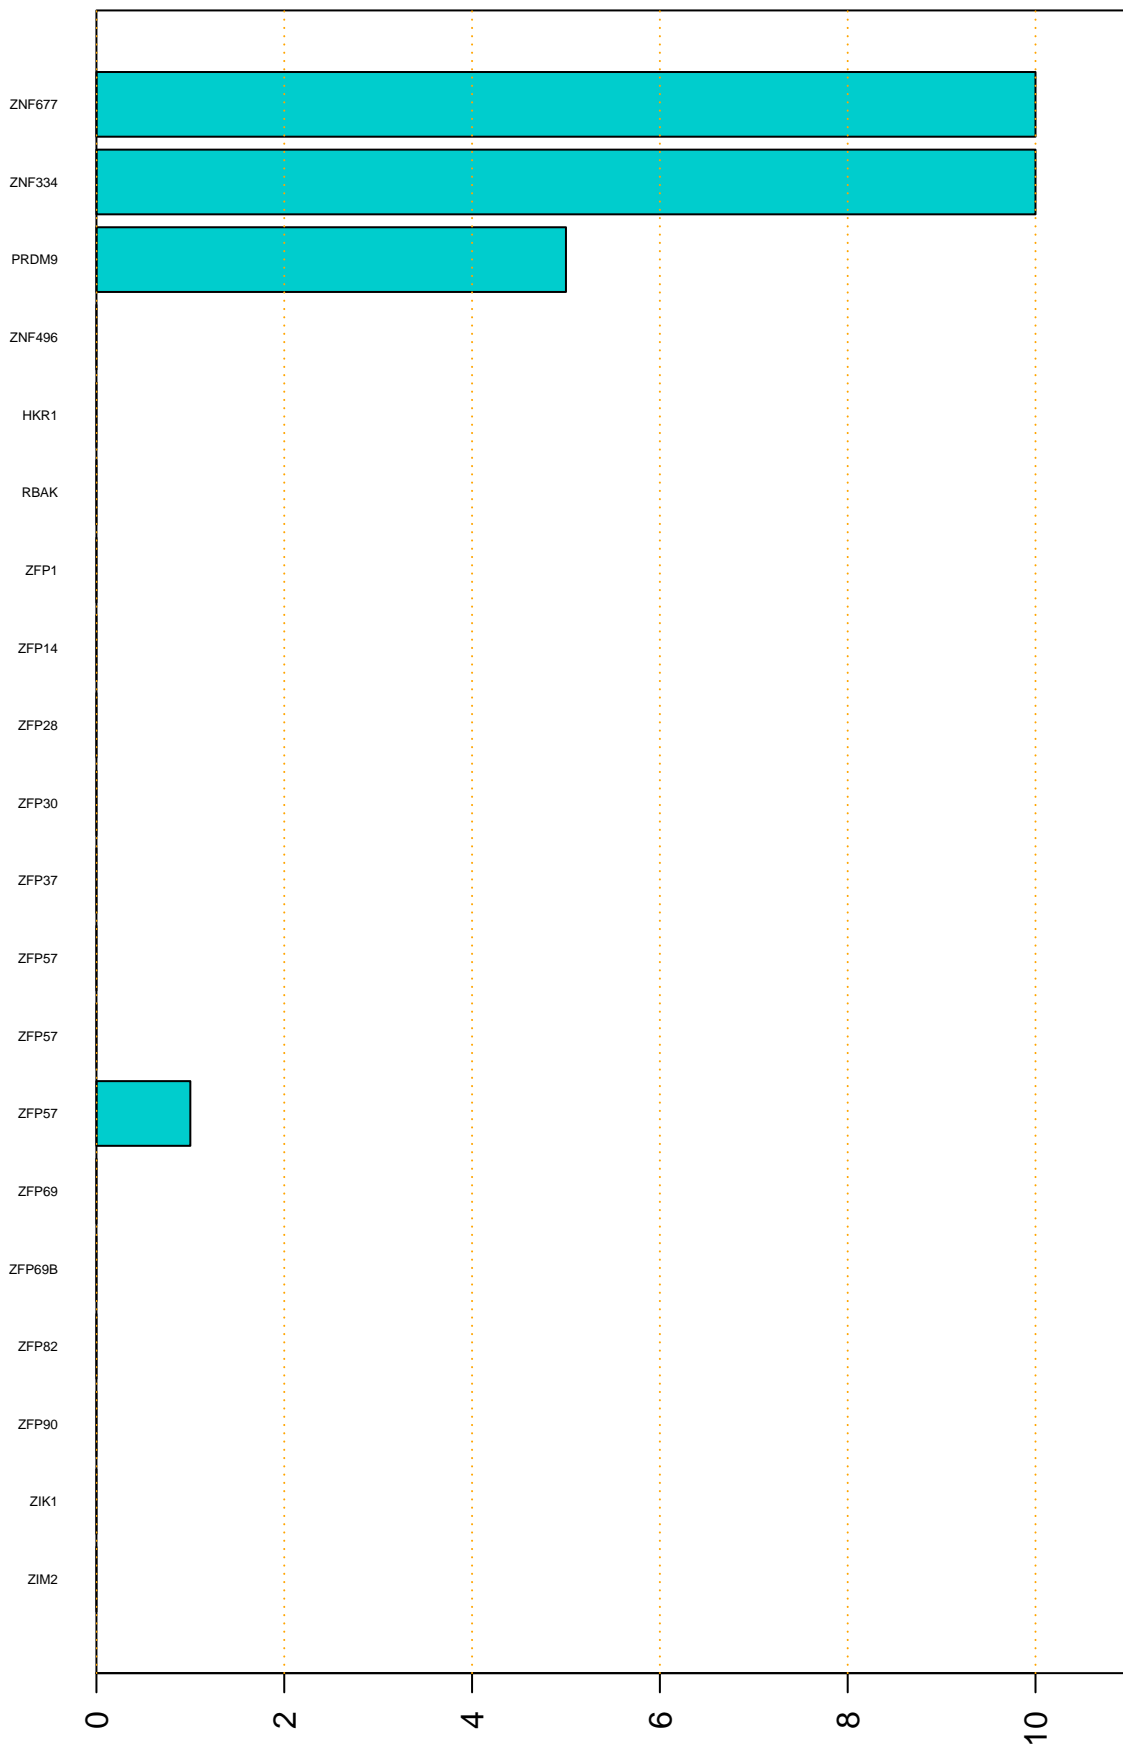

Enriched KZFP

#TE sfam with peak