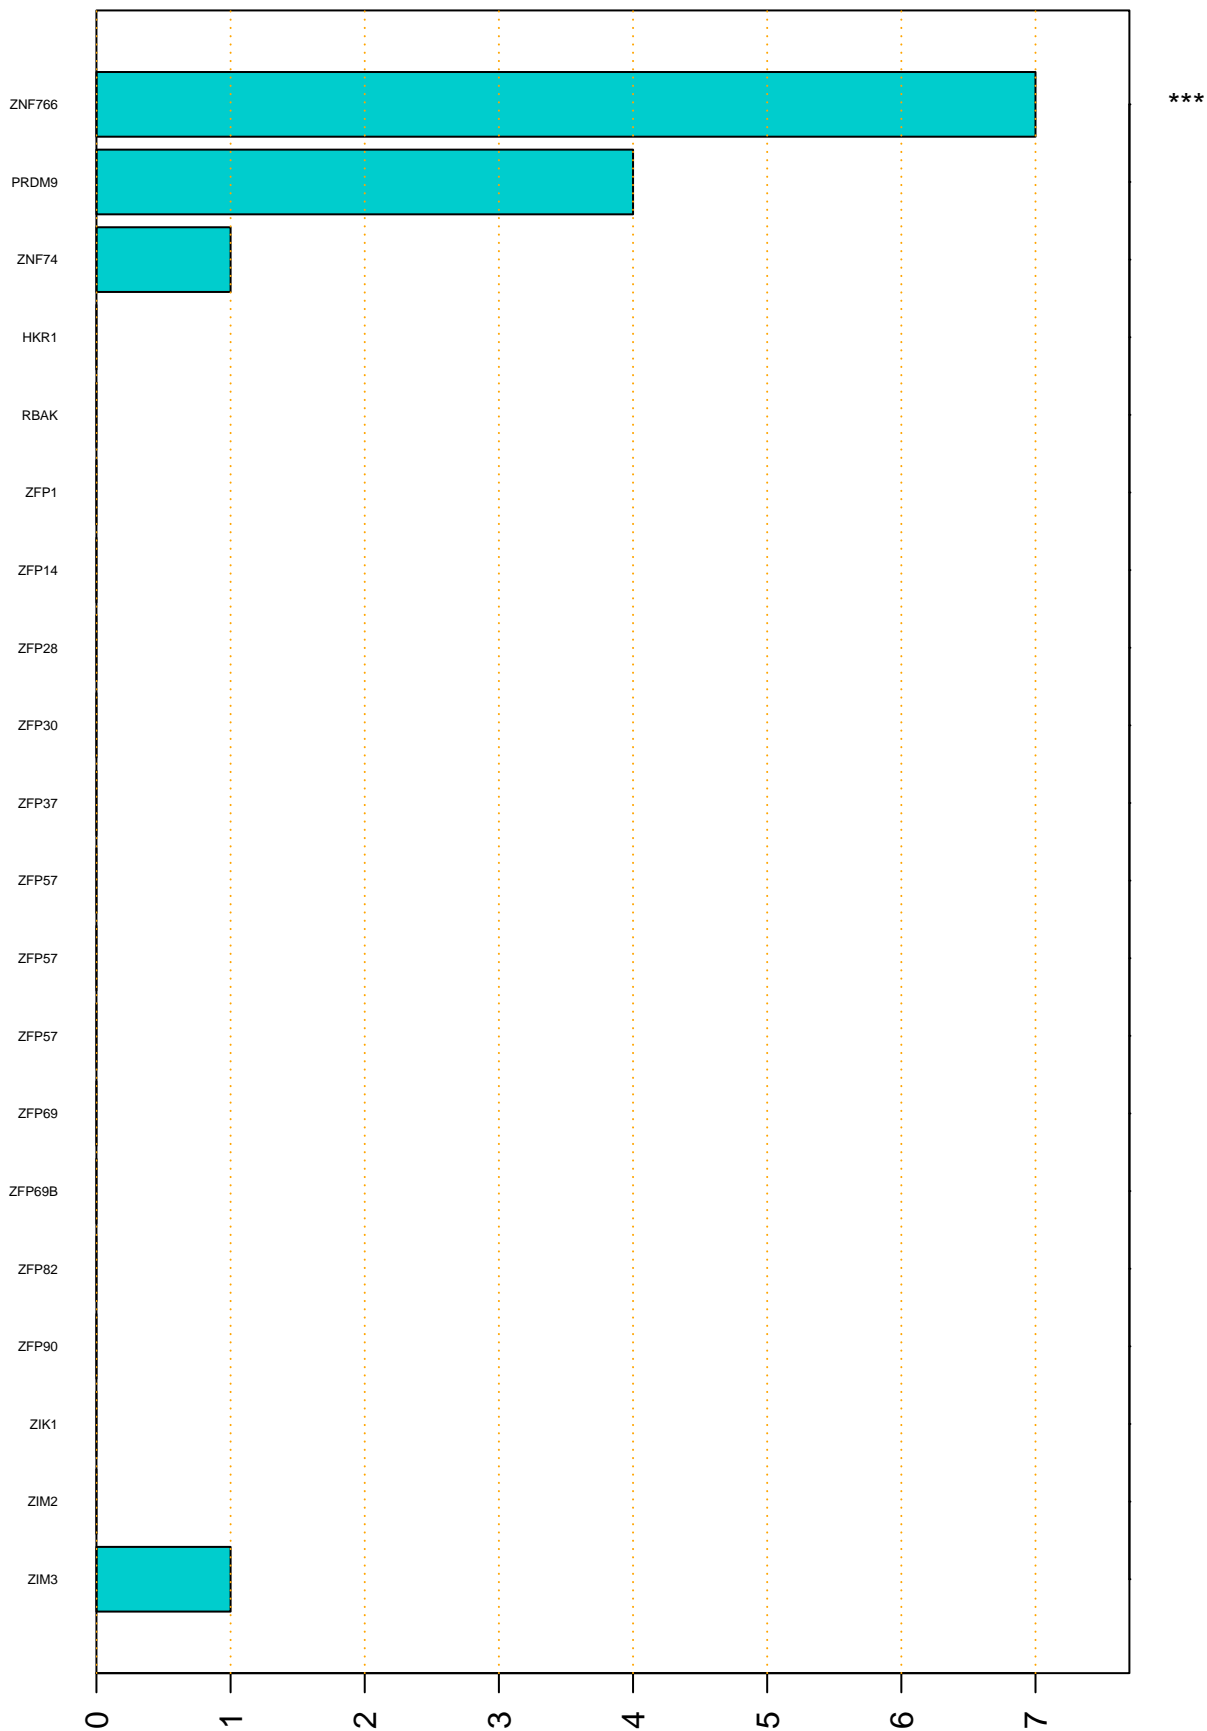

Enriched KZFP

#TE sfam with peak