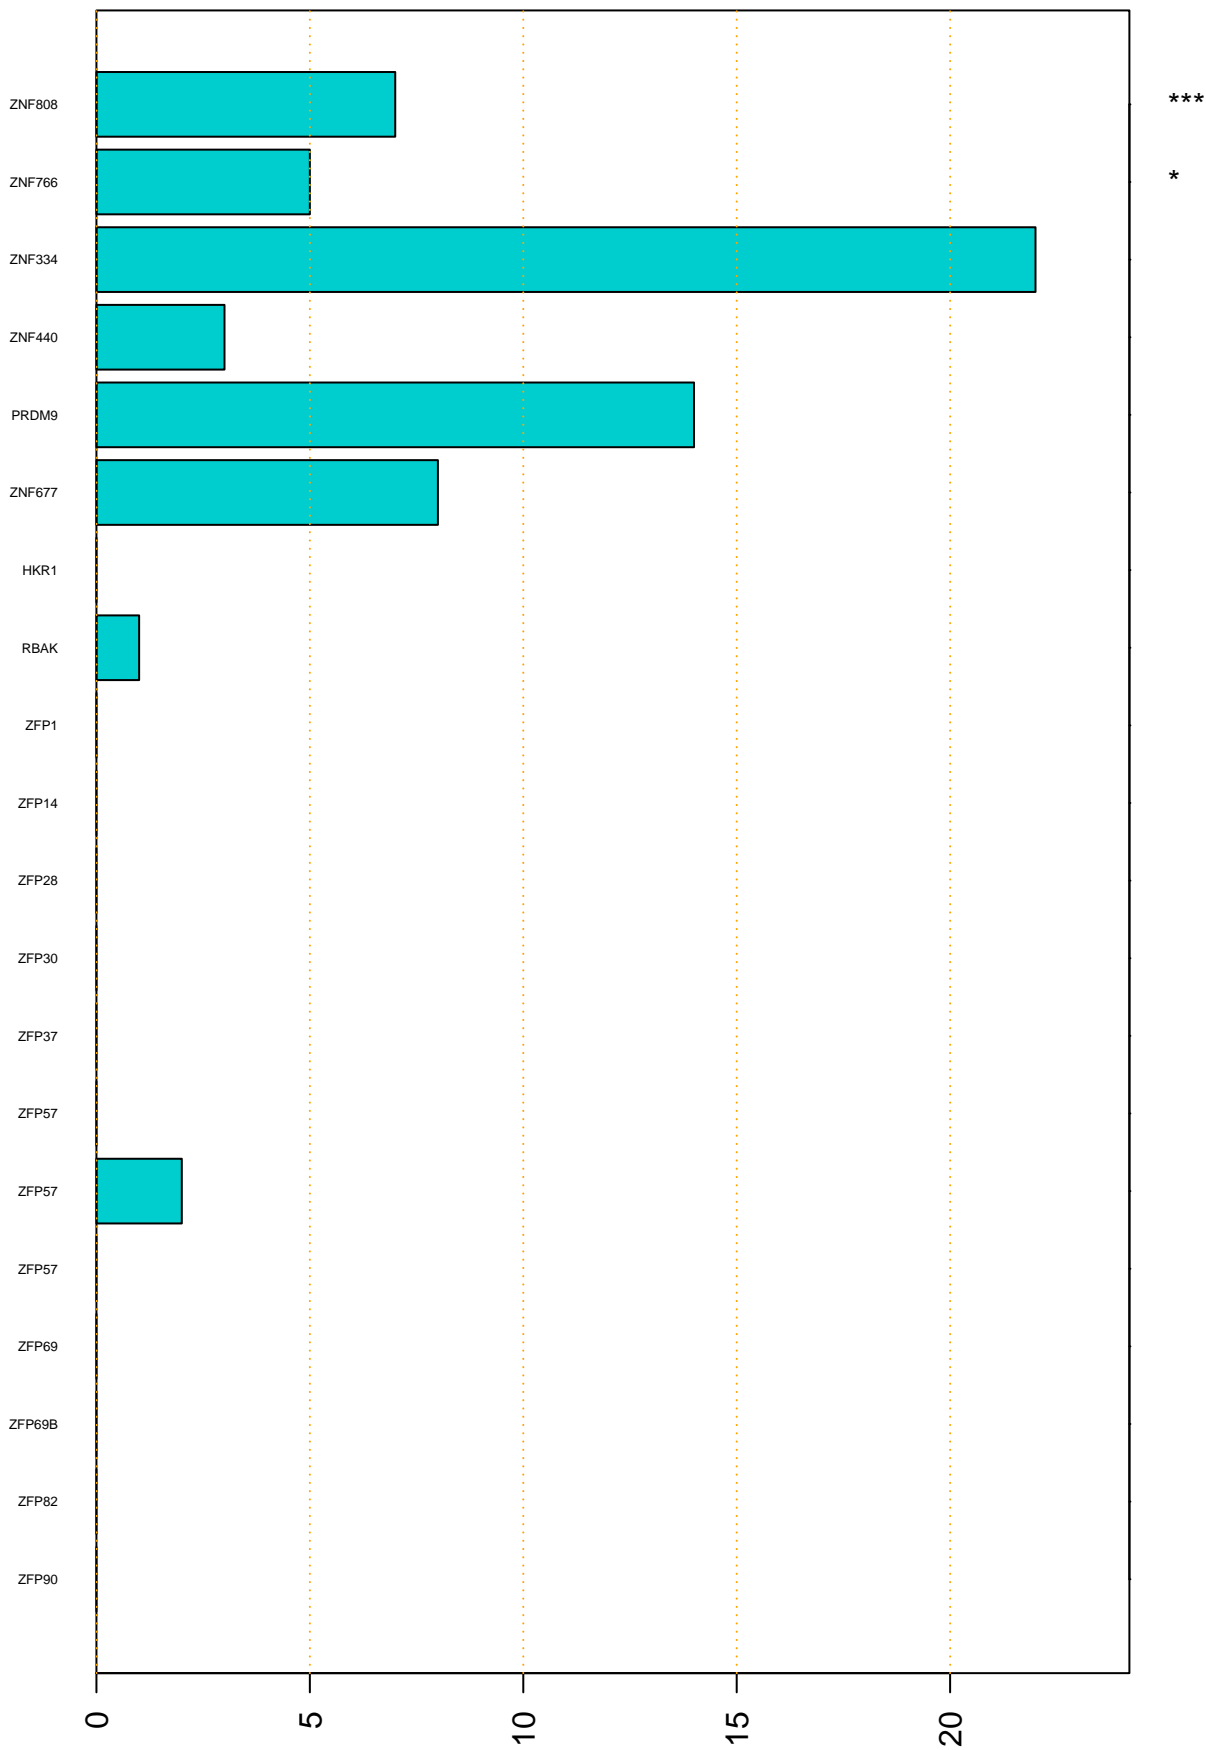

Enriched KZFP

#TE sfam with peak