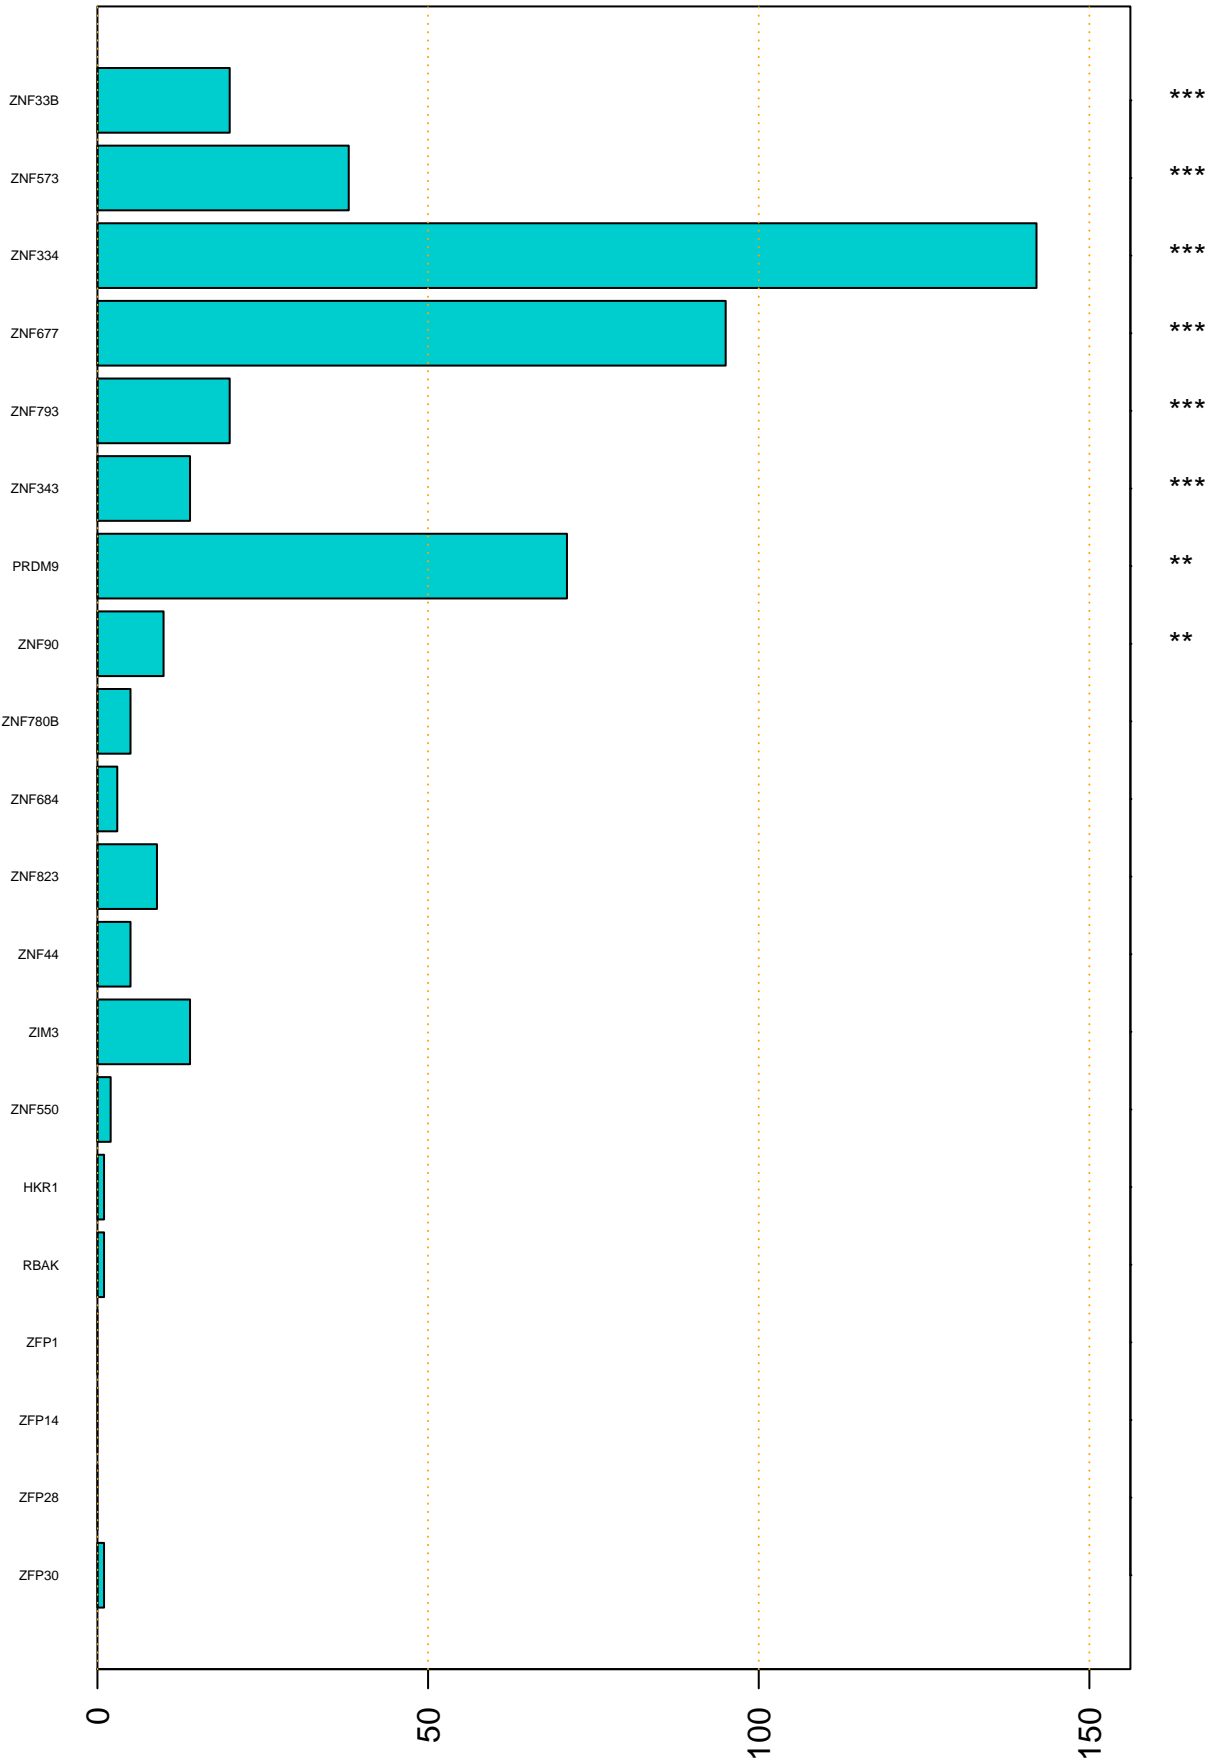

Enriched KZFP

#TE sfam with peak