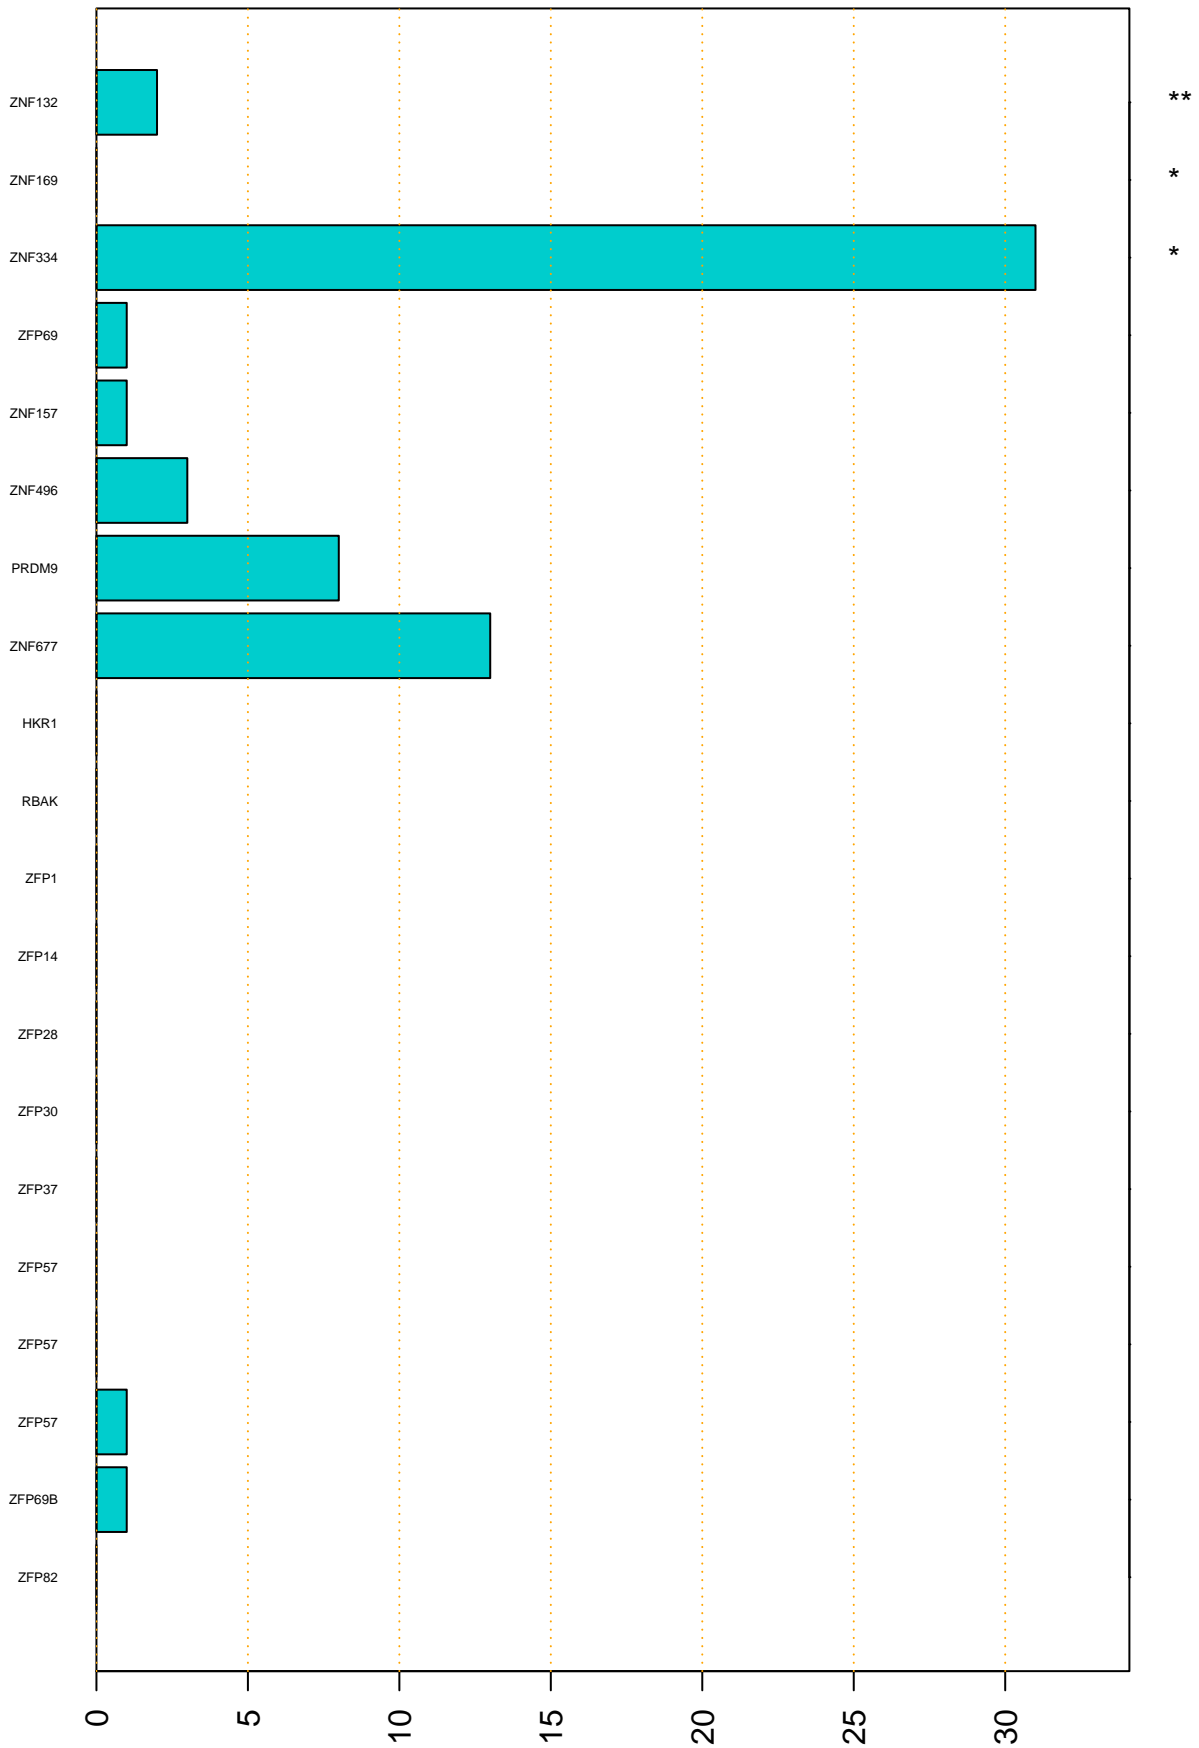

Enriched KZFP

#TE sfam with peak