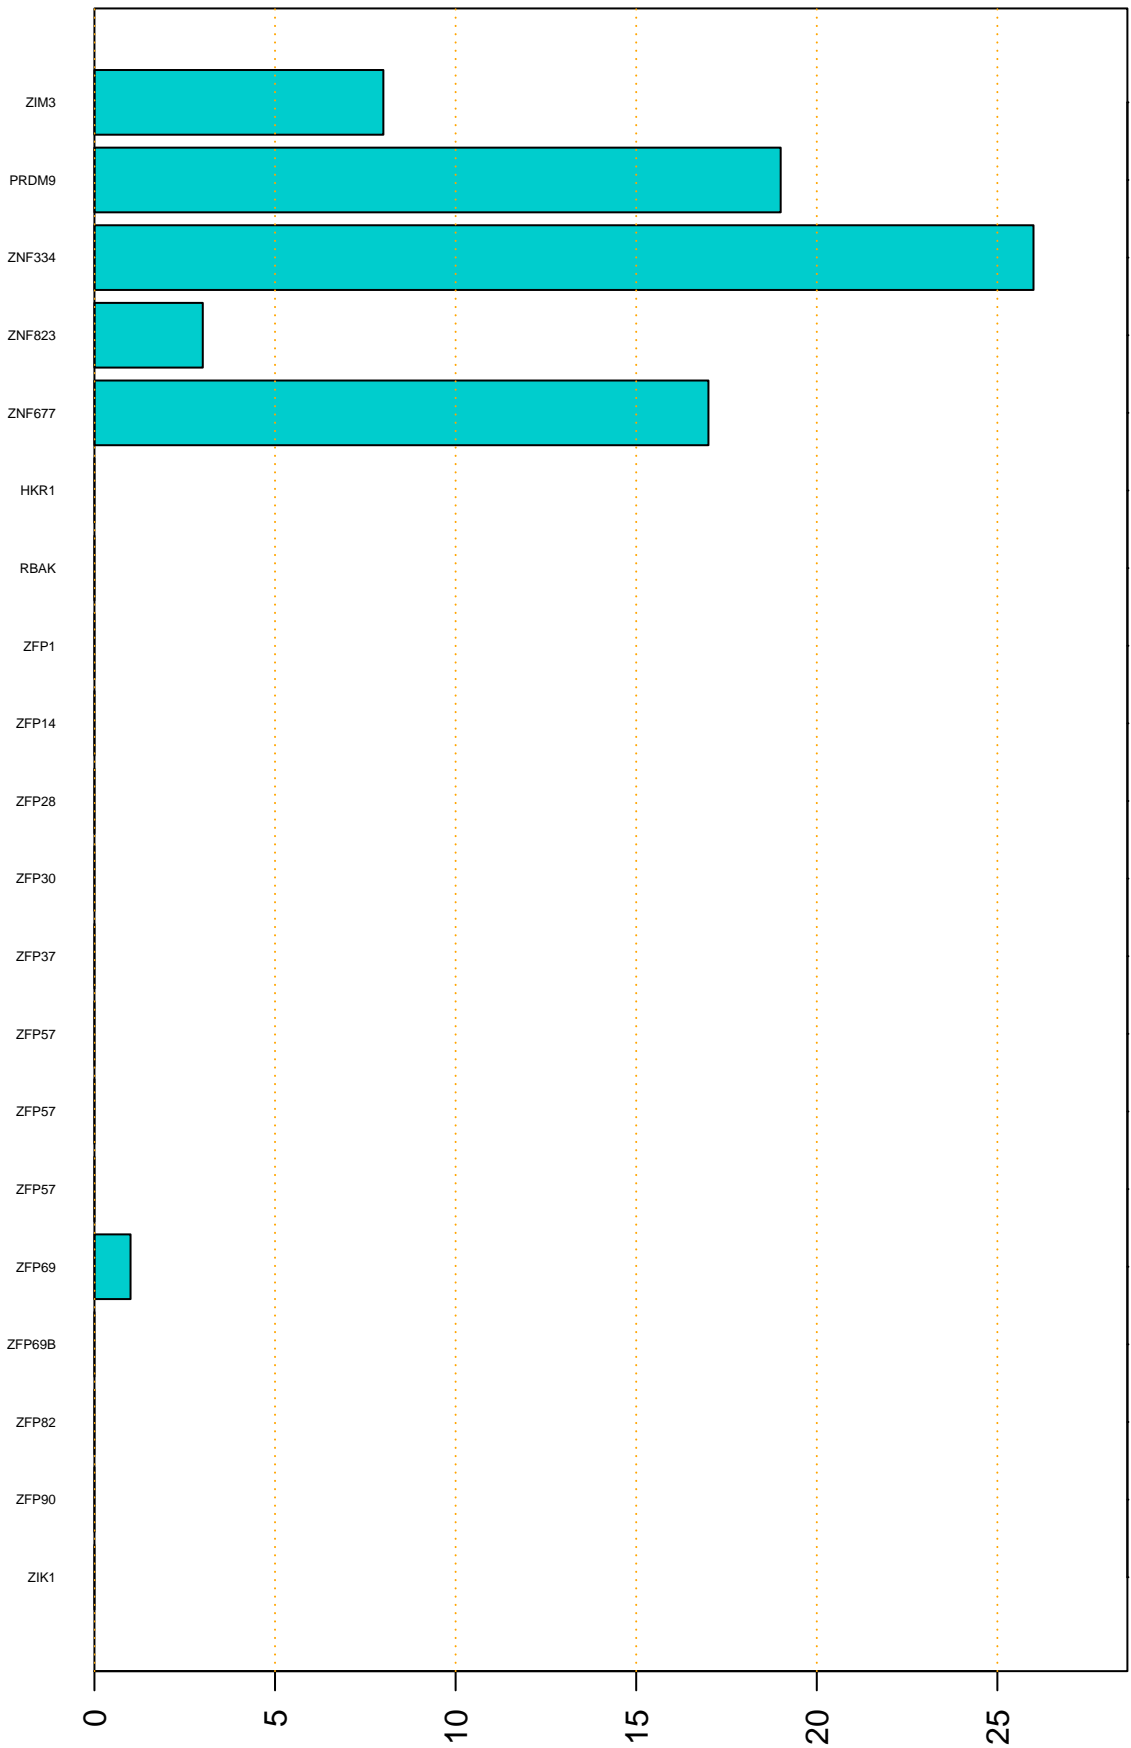

Enriched KZFP

**

#TE sfam with peak