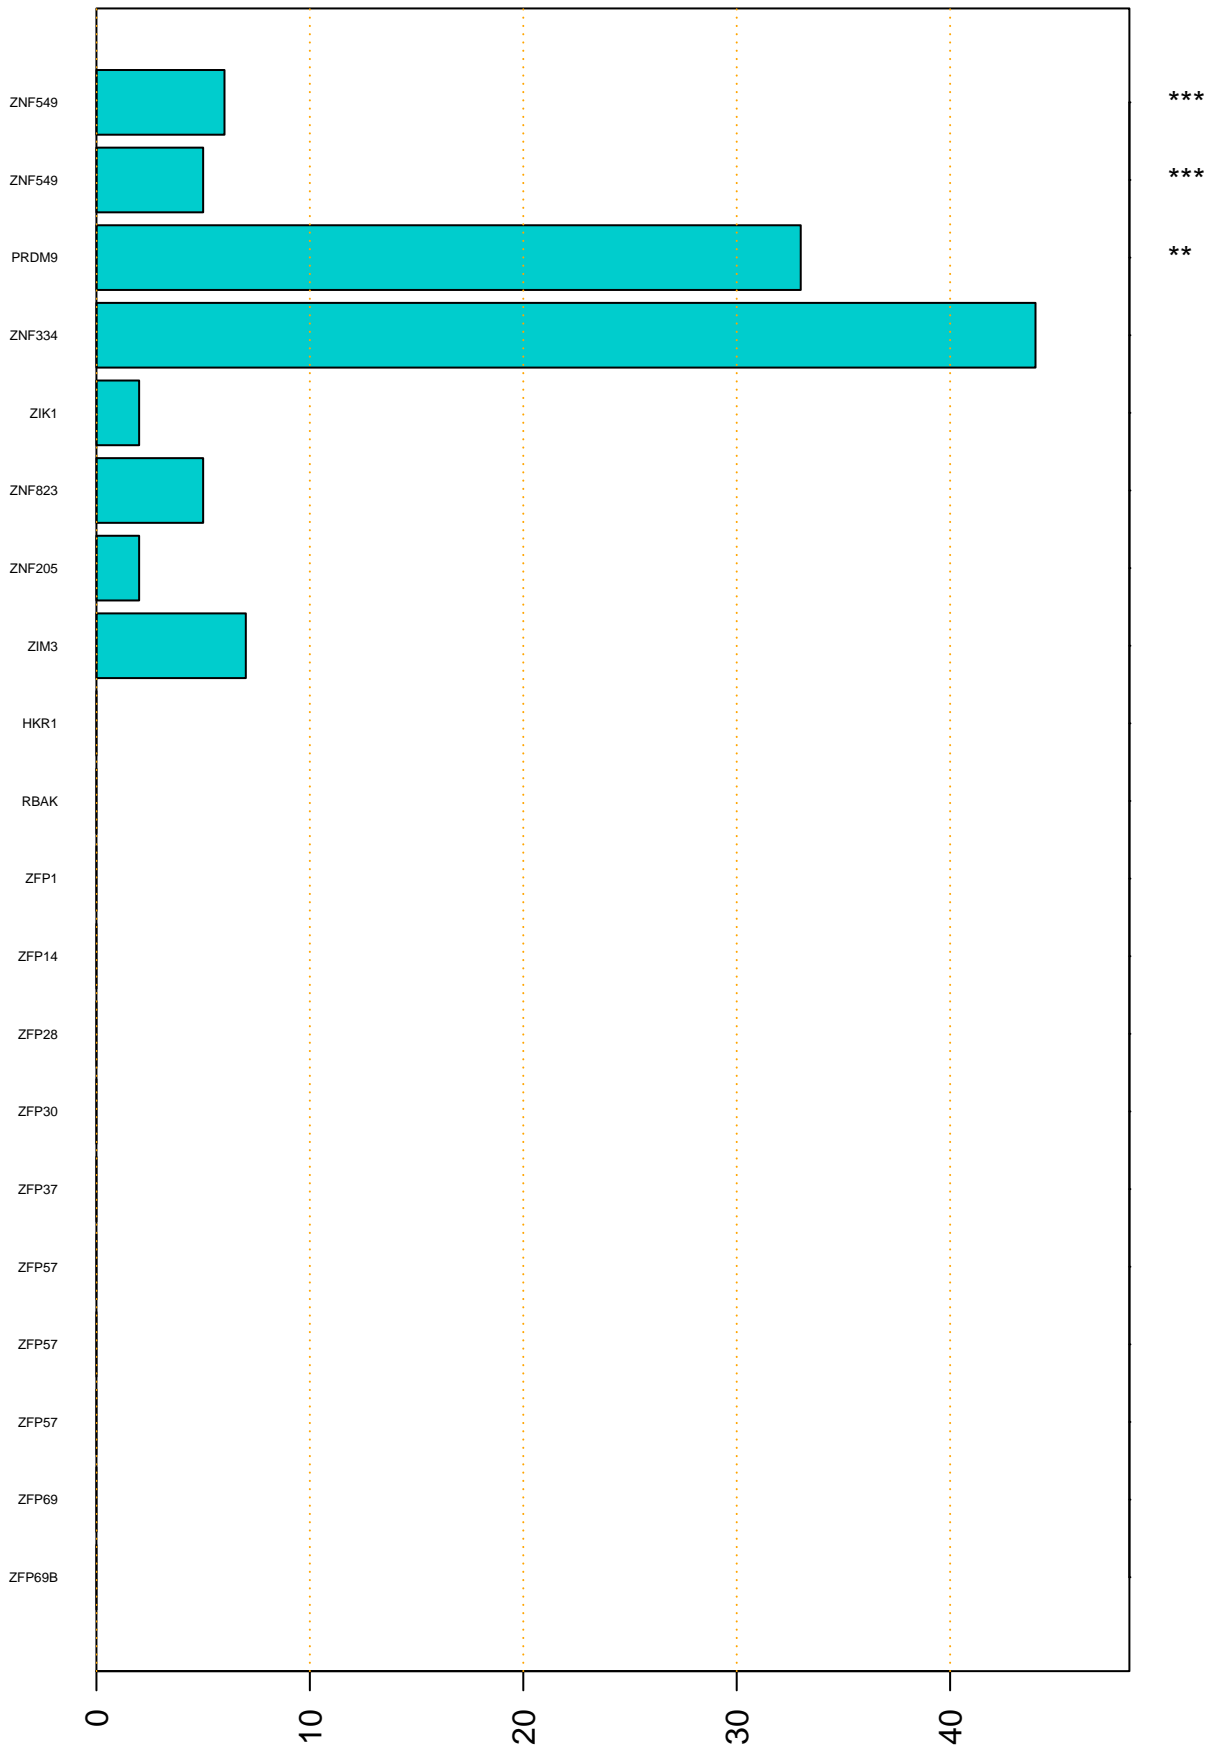

Enriched KZFP

#TE sfam with peak