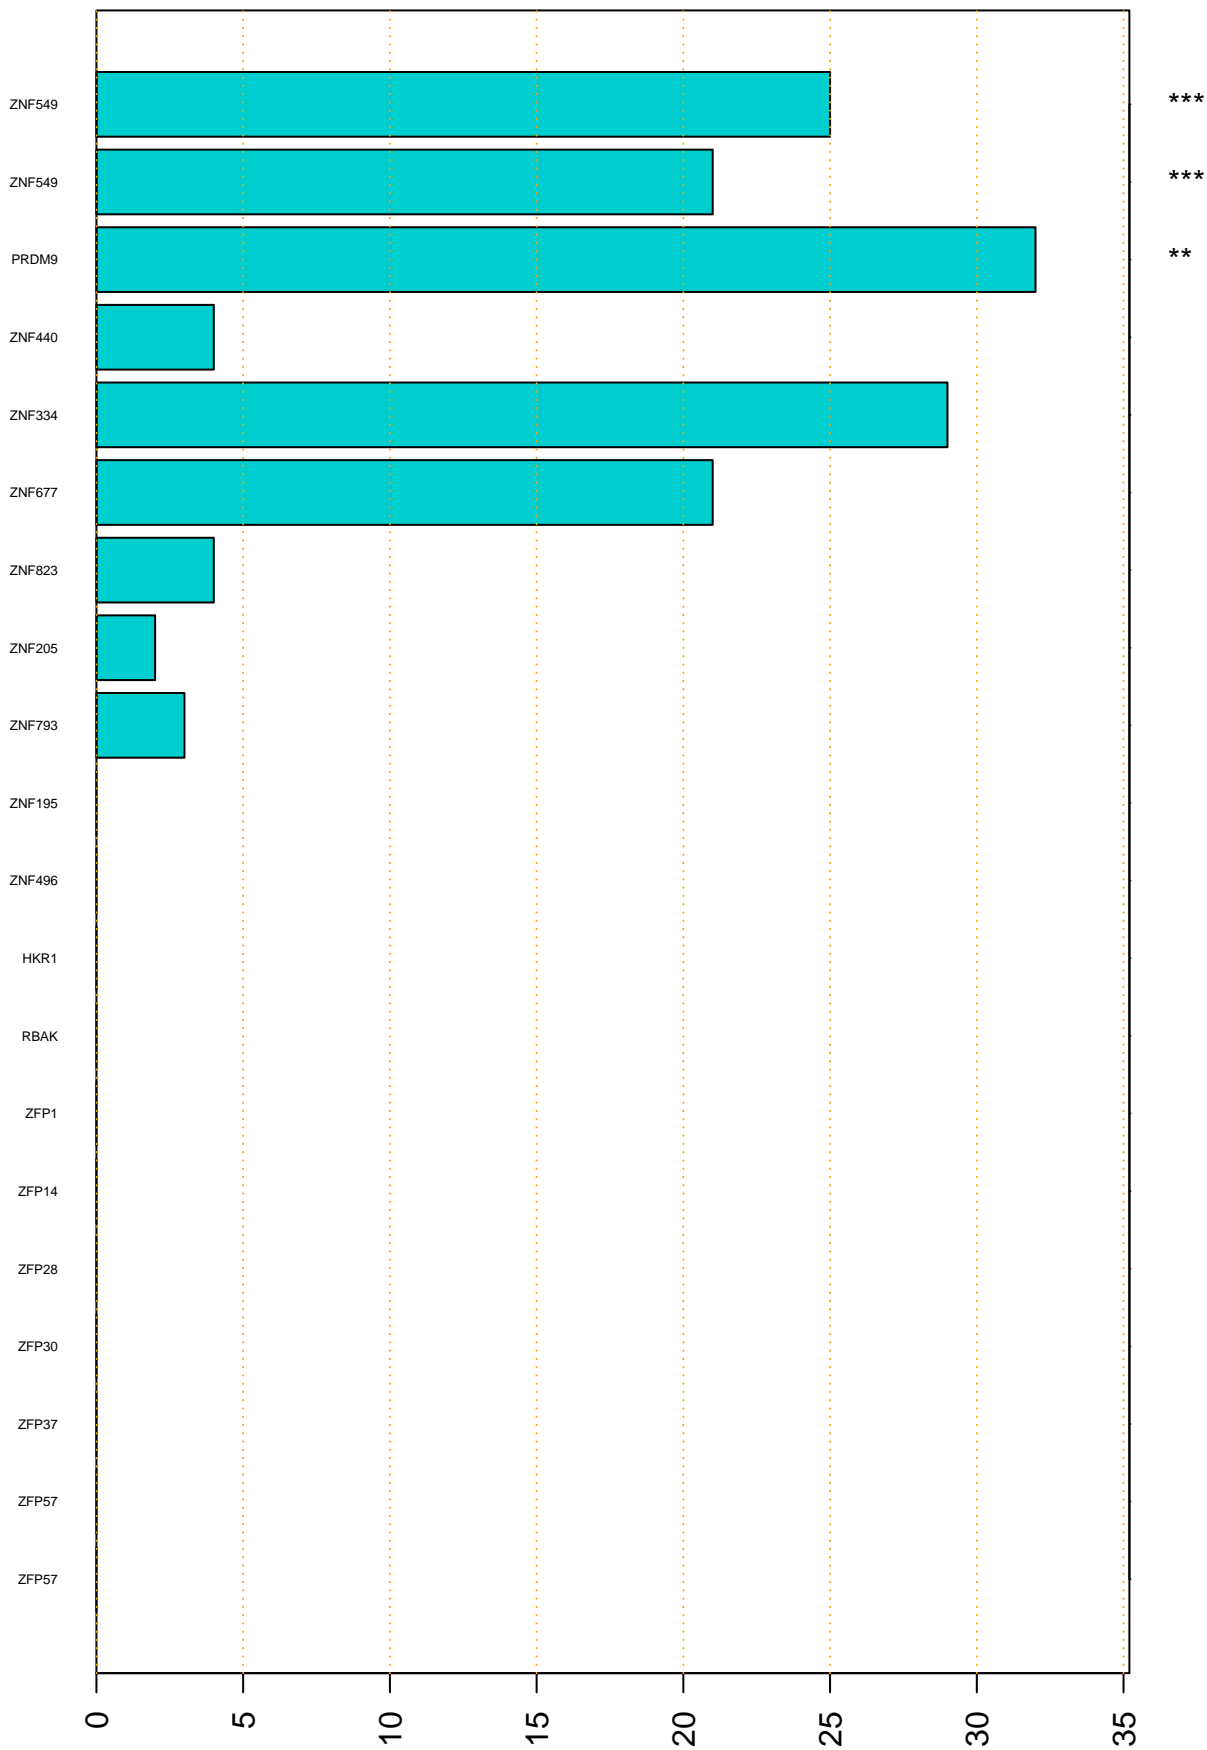

Enriched KZFP

#TE sfam with peak