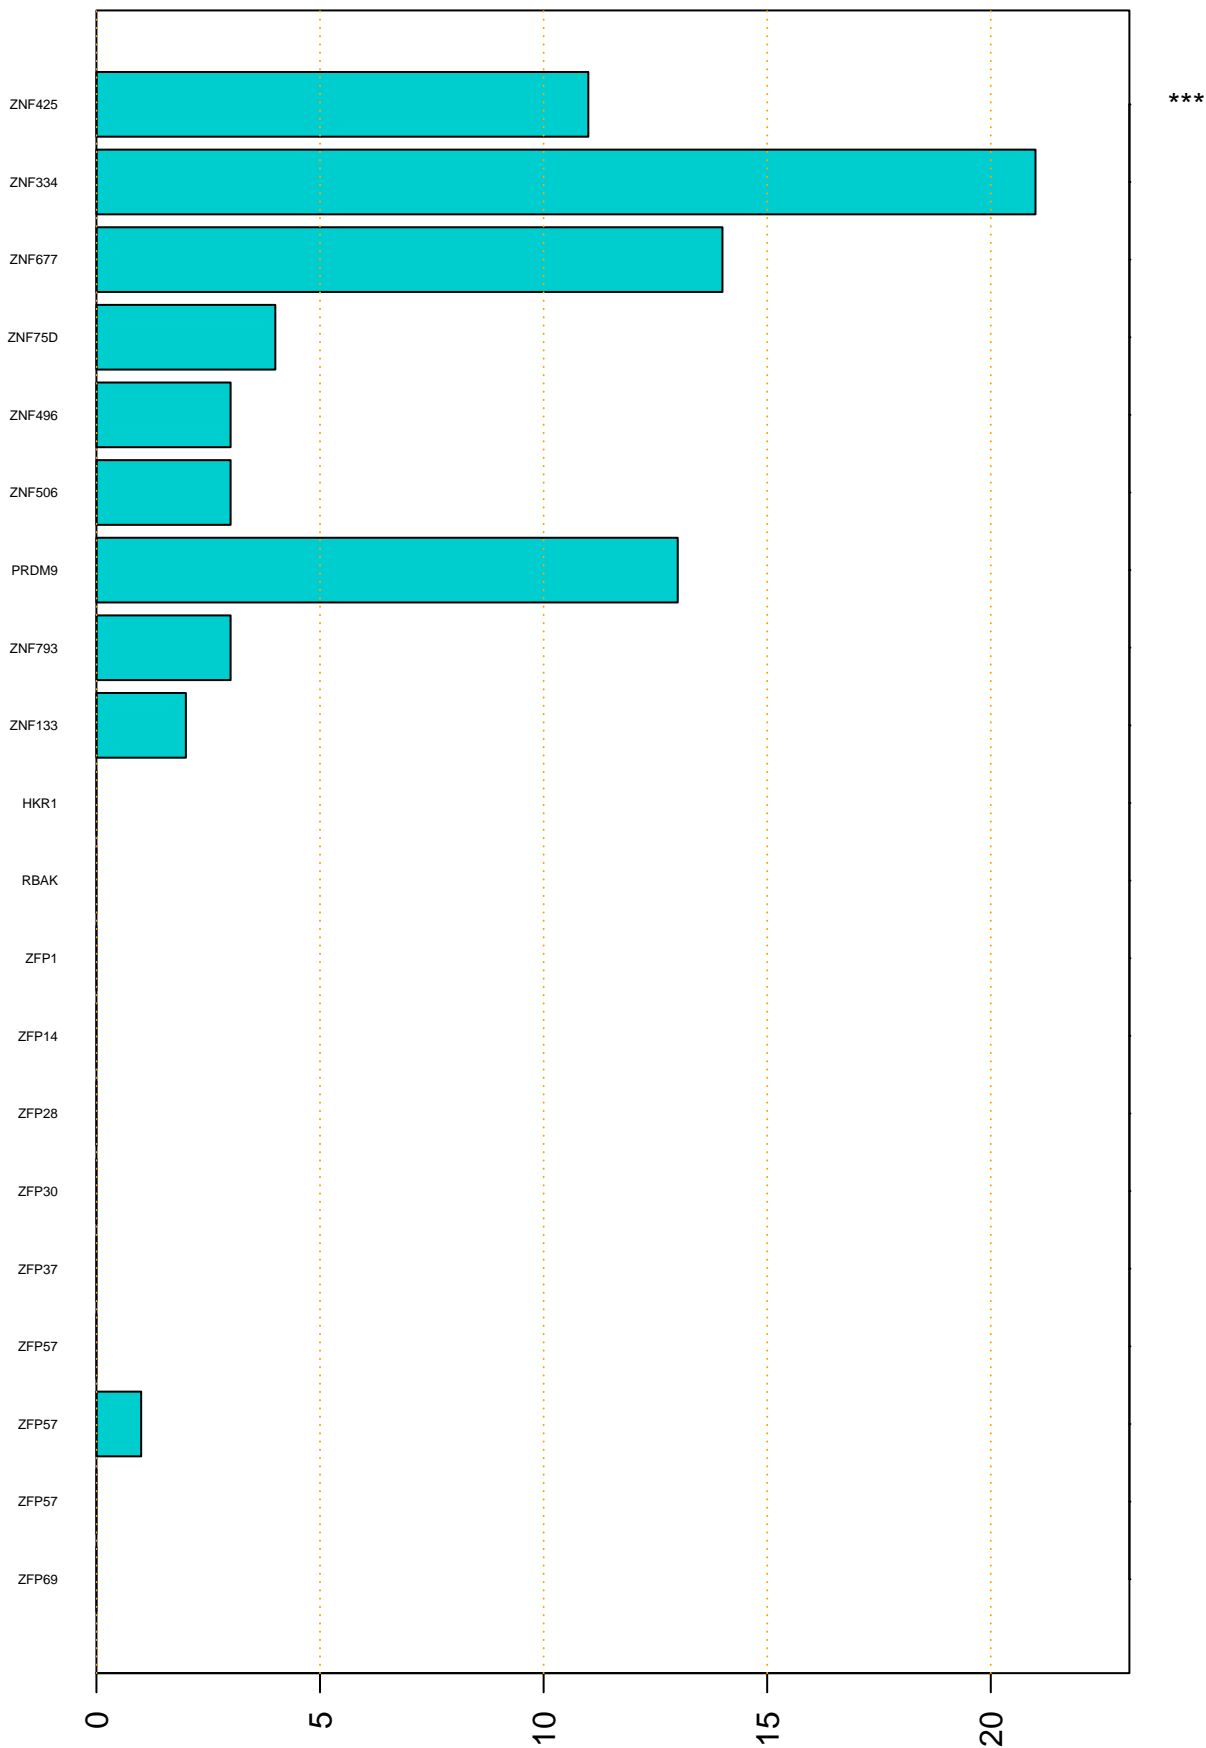

Enriched KZFP

#TE sfam with peak