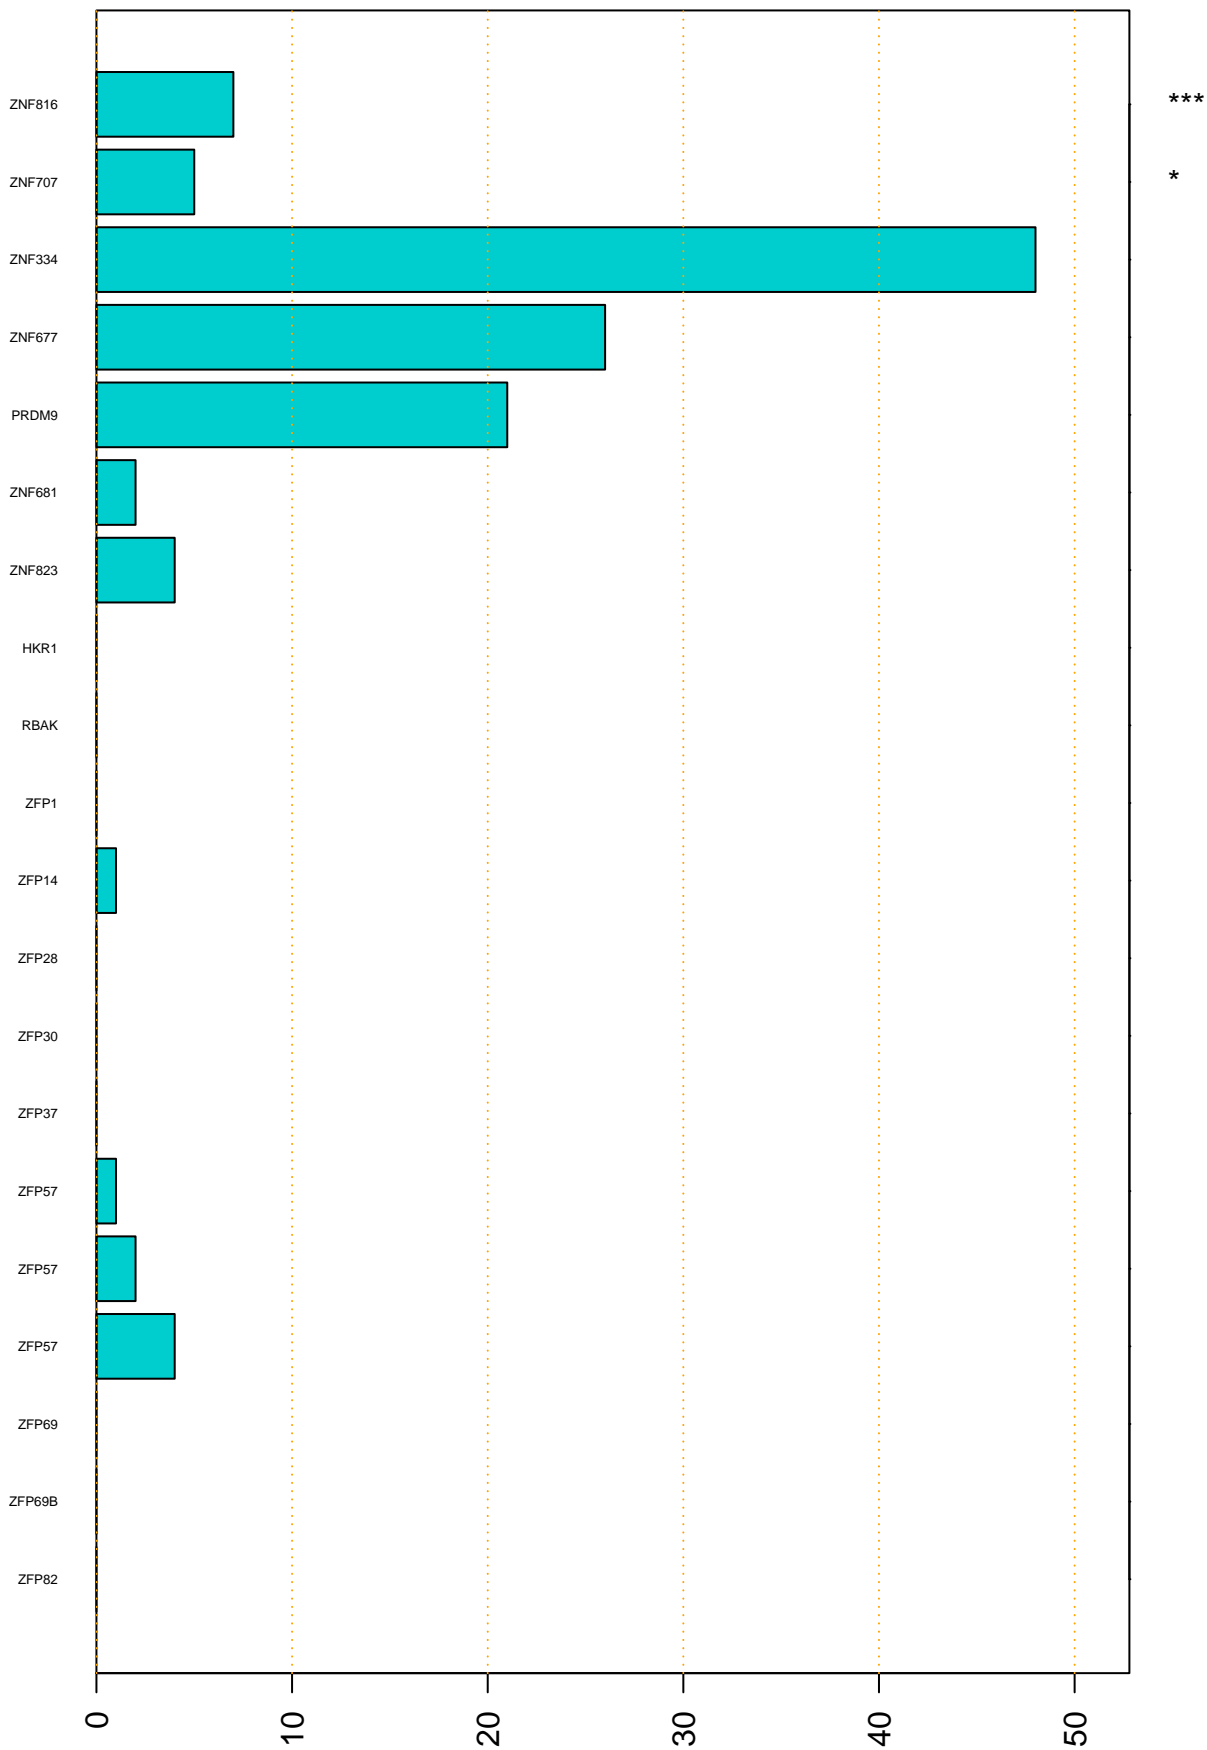

Enriched KZFP

#TE sfam with peak