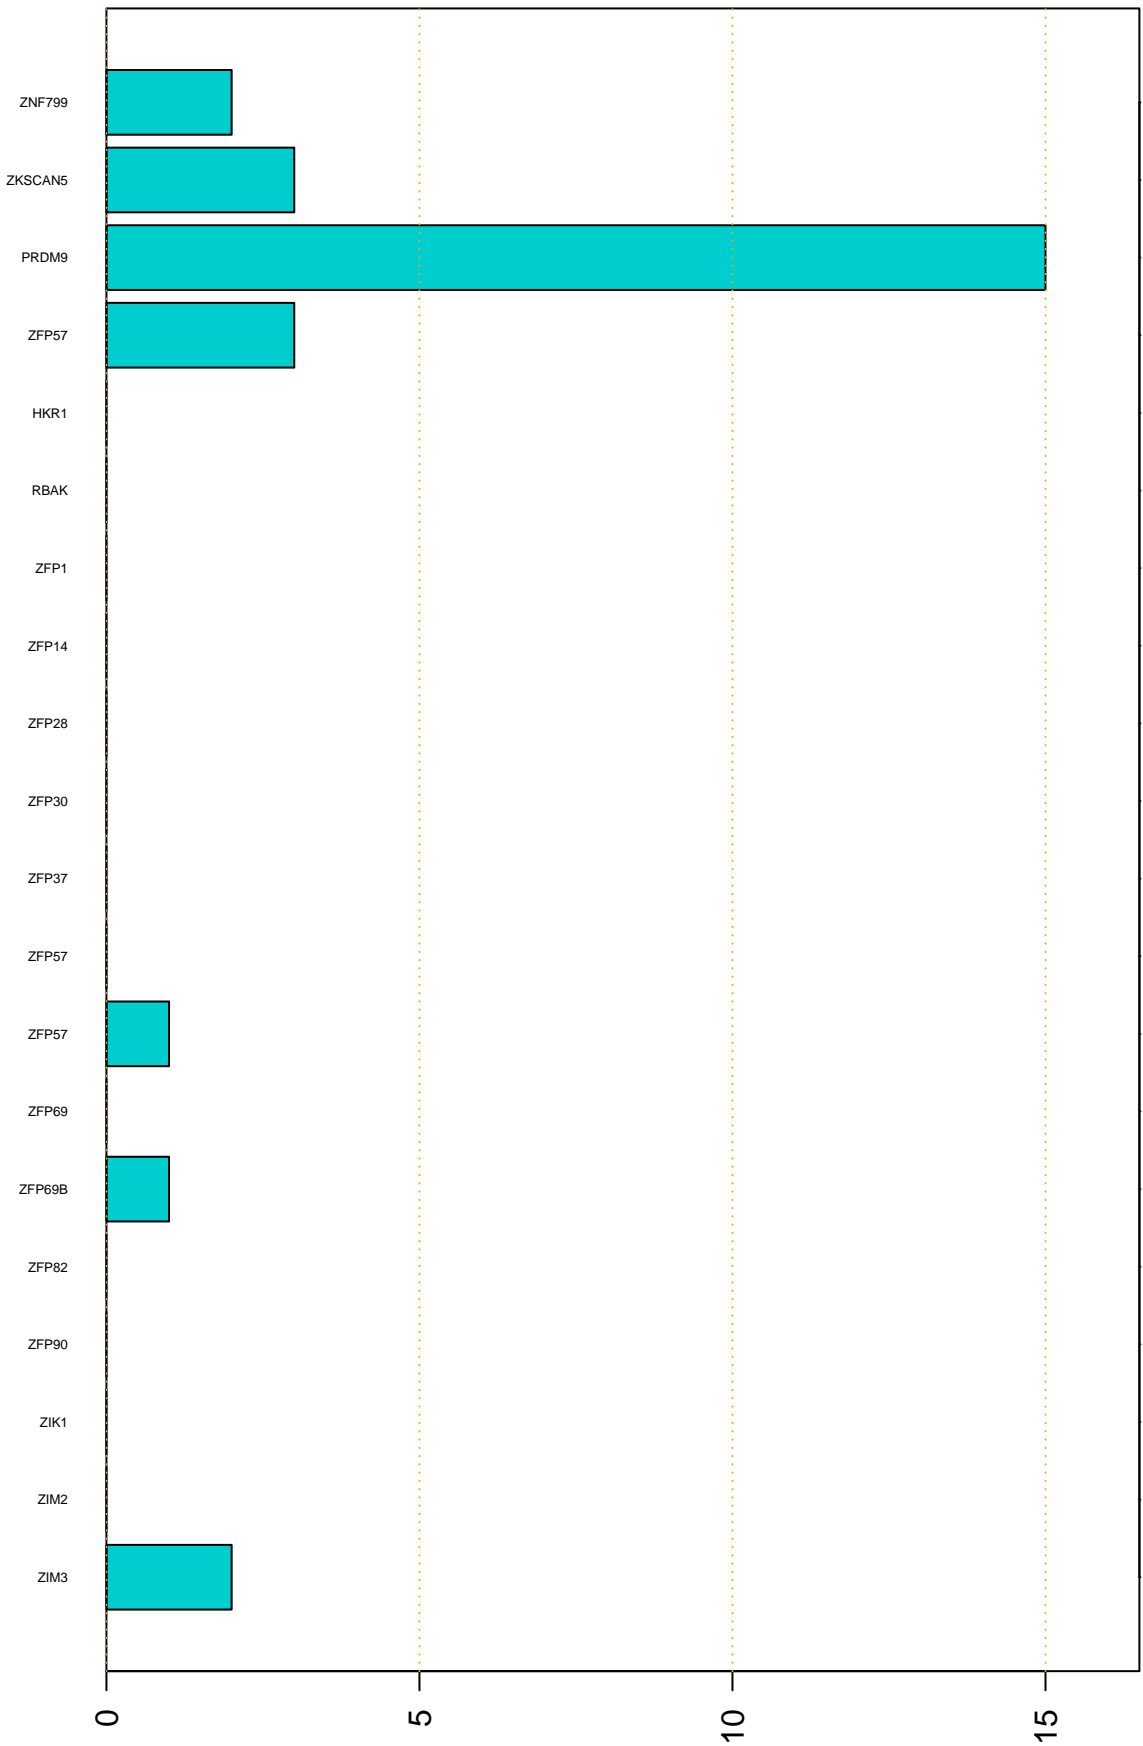

Enriched KZFP

#TE sfam with peak