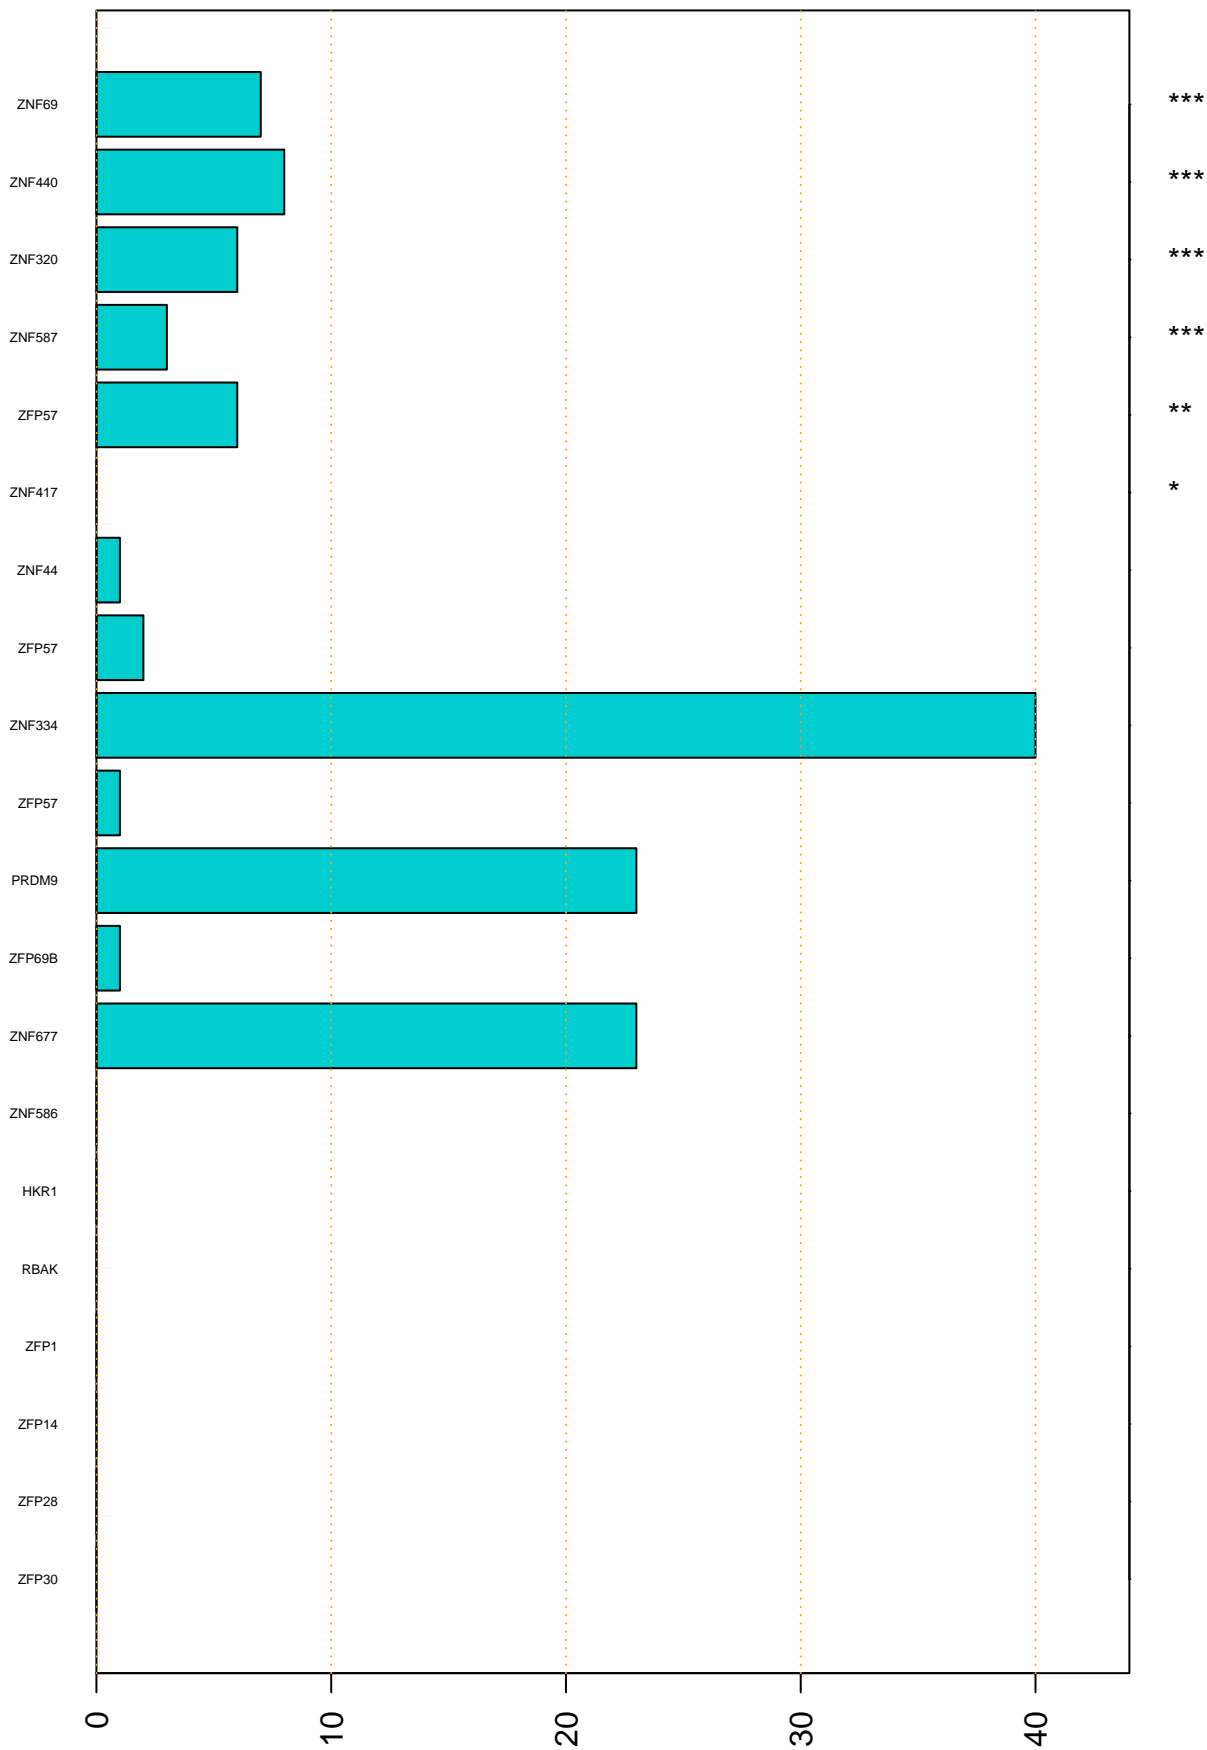

Enriched KZFP

#TE sfam with peak