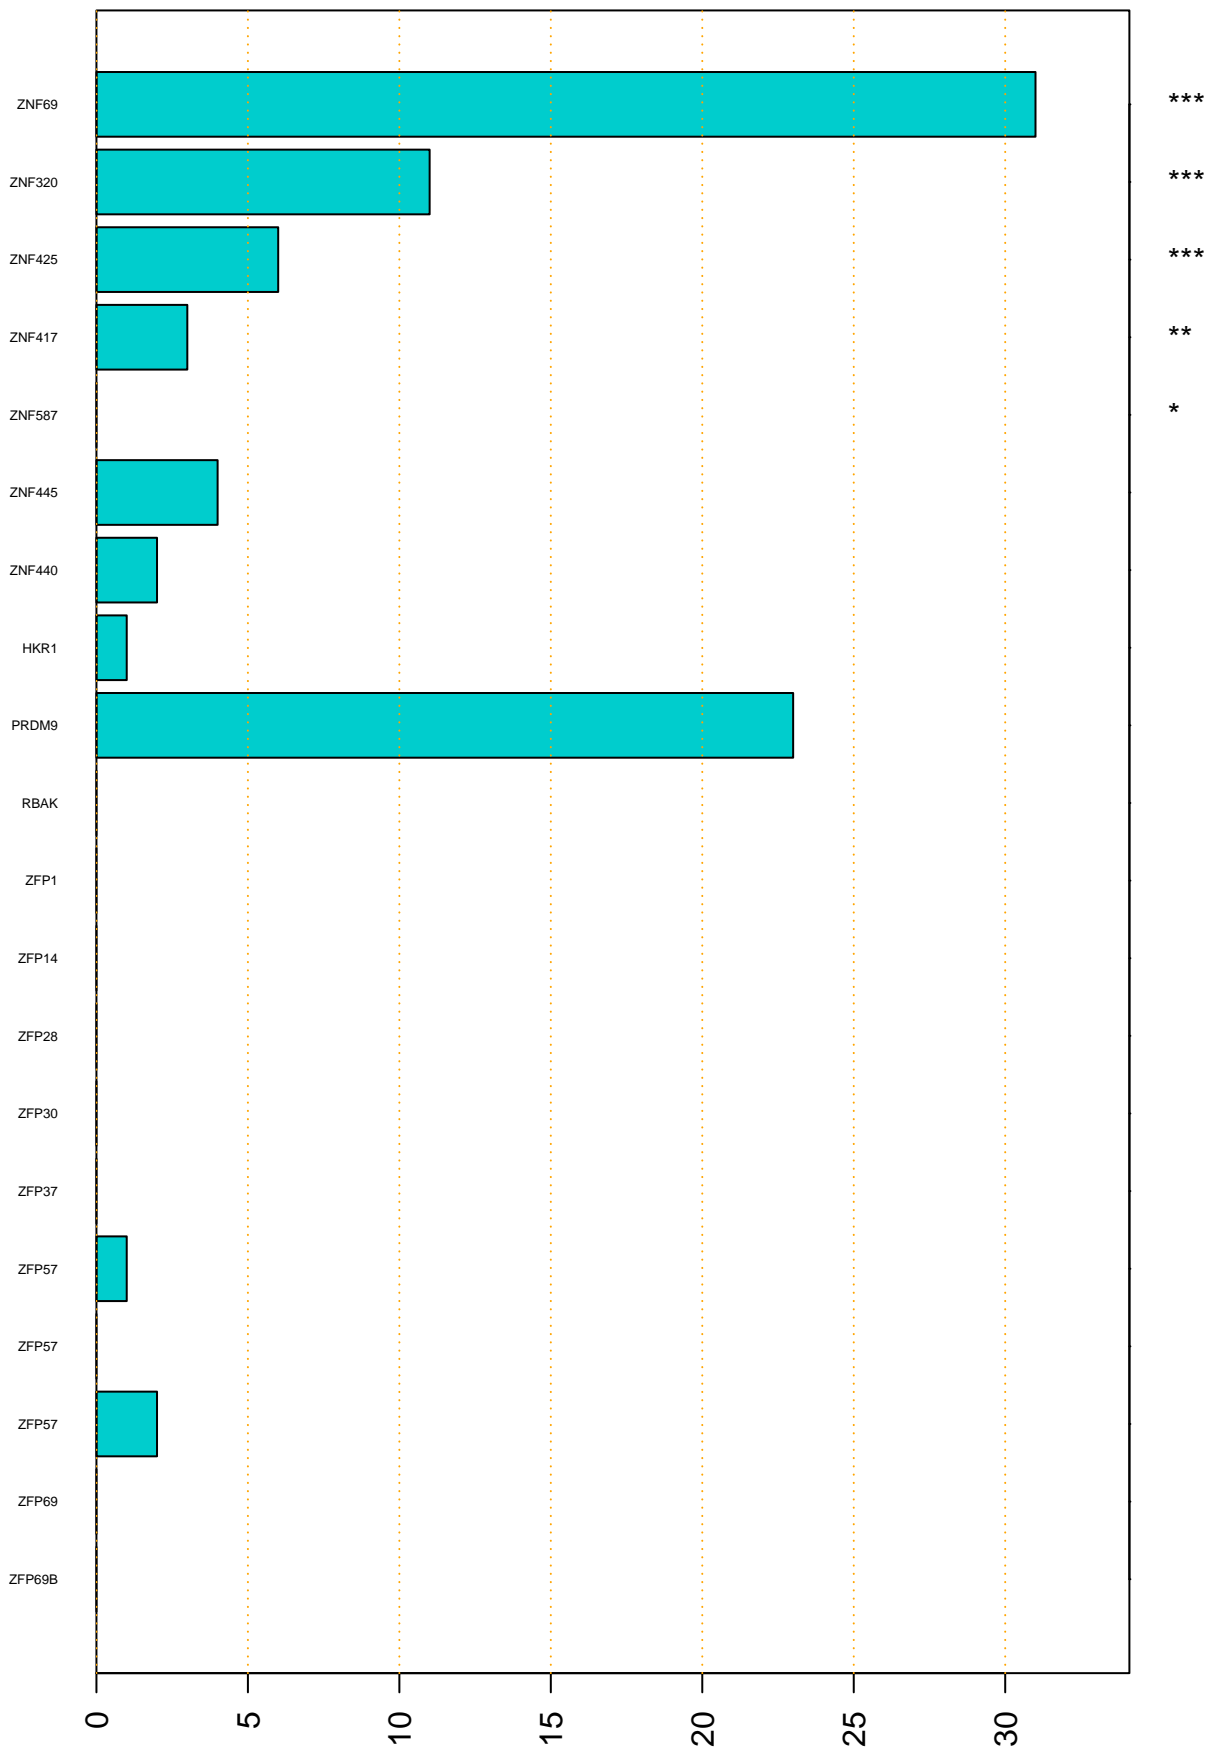

Enriched KZFP

#TE sfam with peak