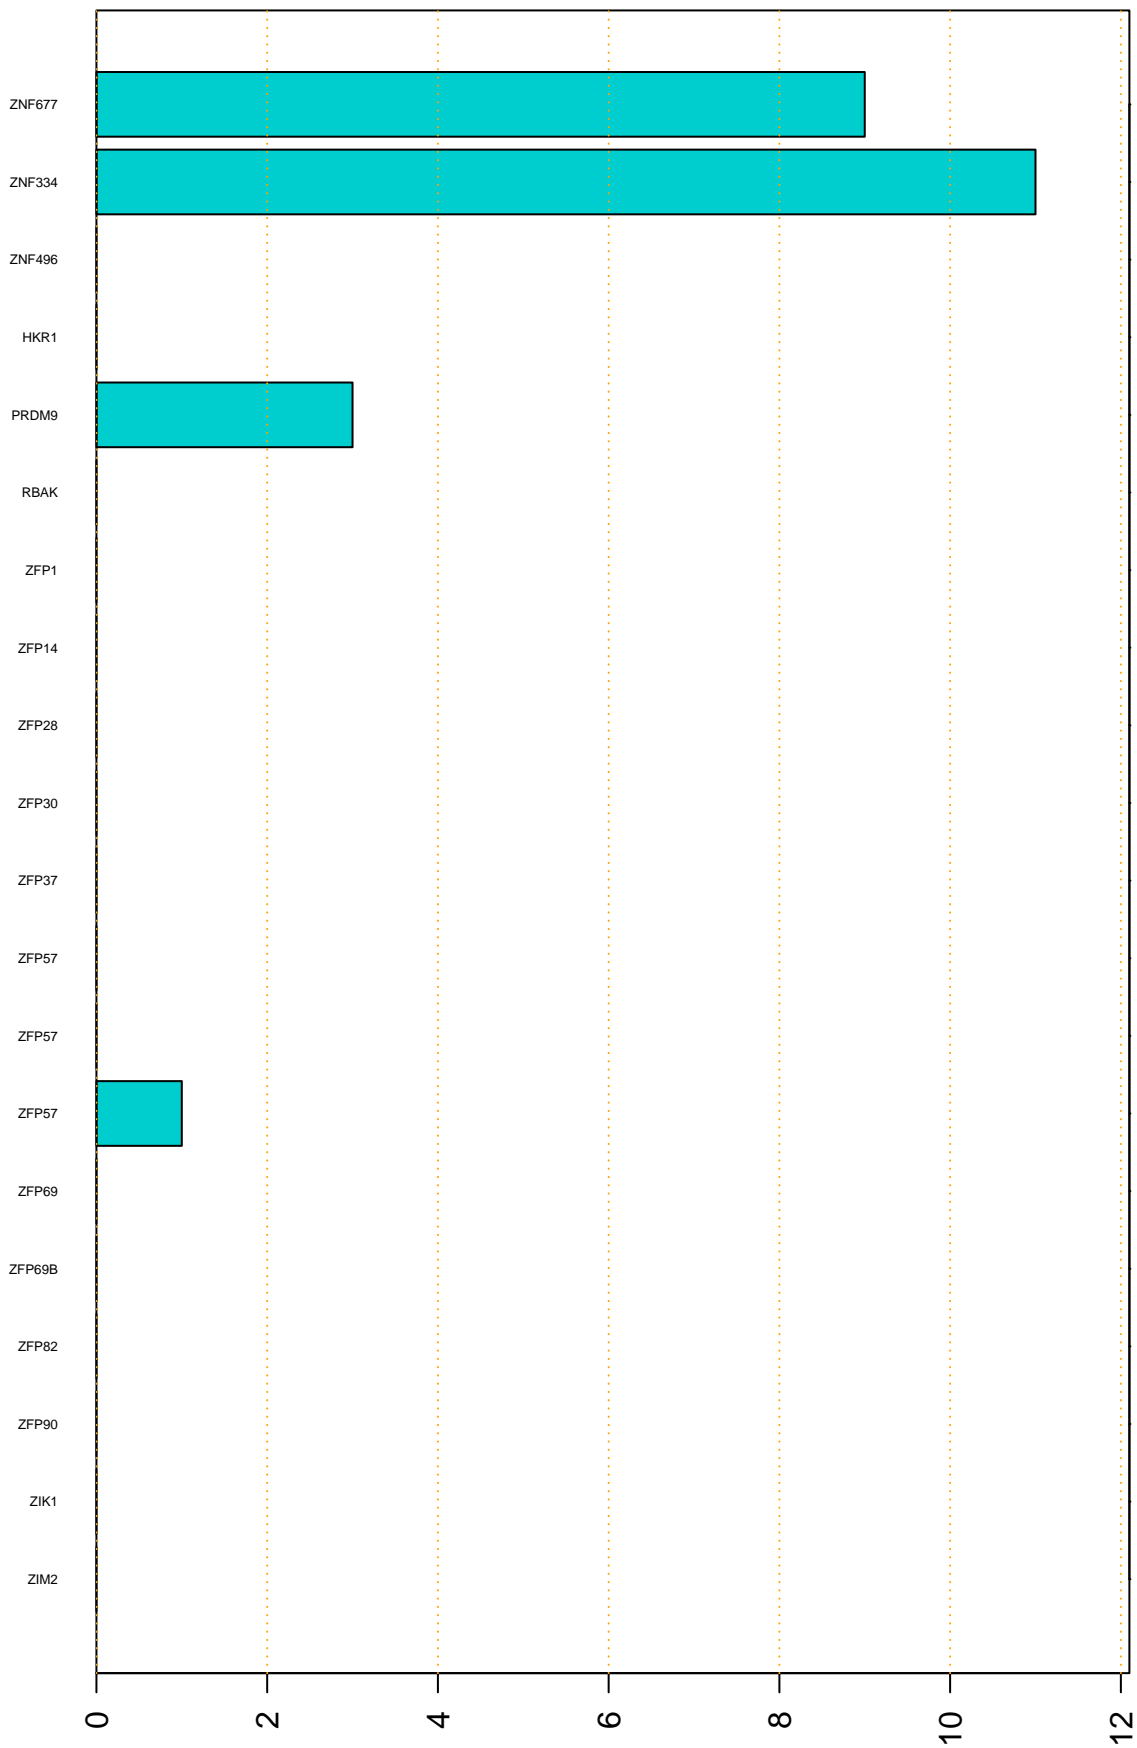

Enriched KZFP

#TE sfam with peak