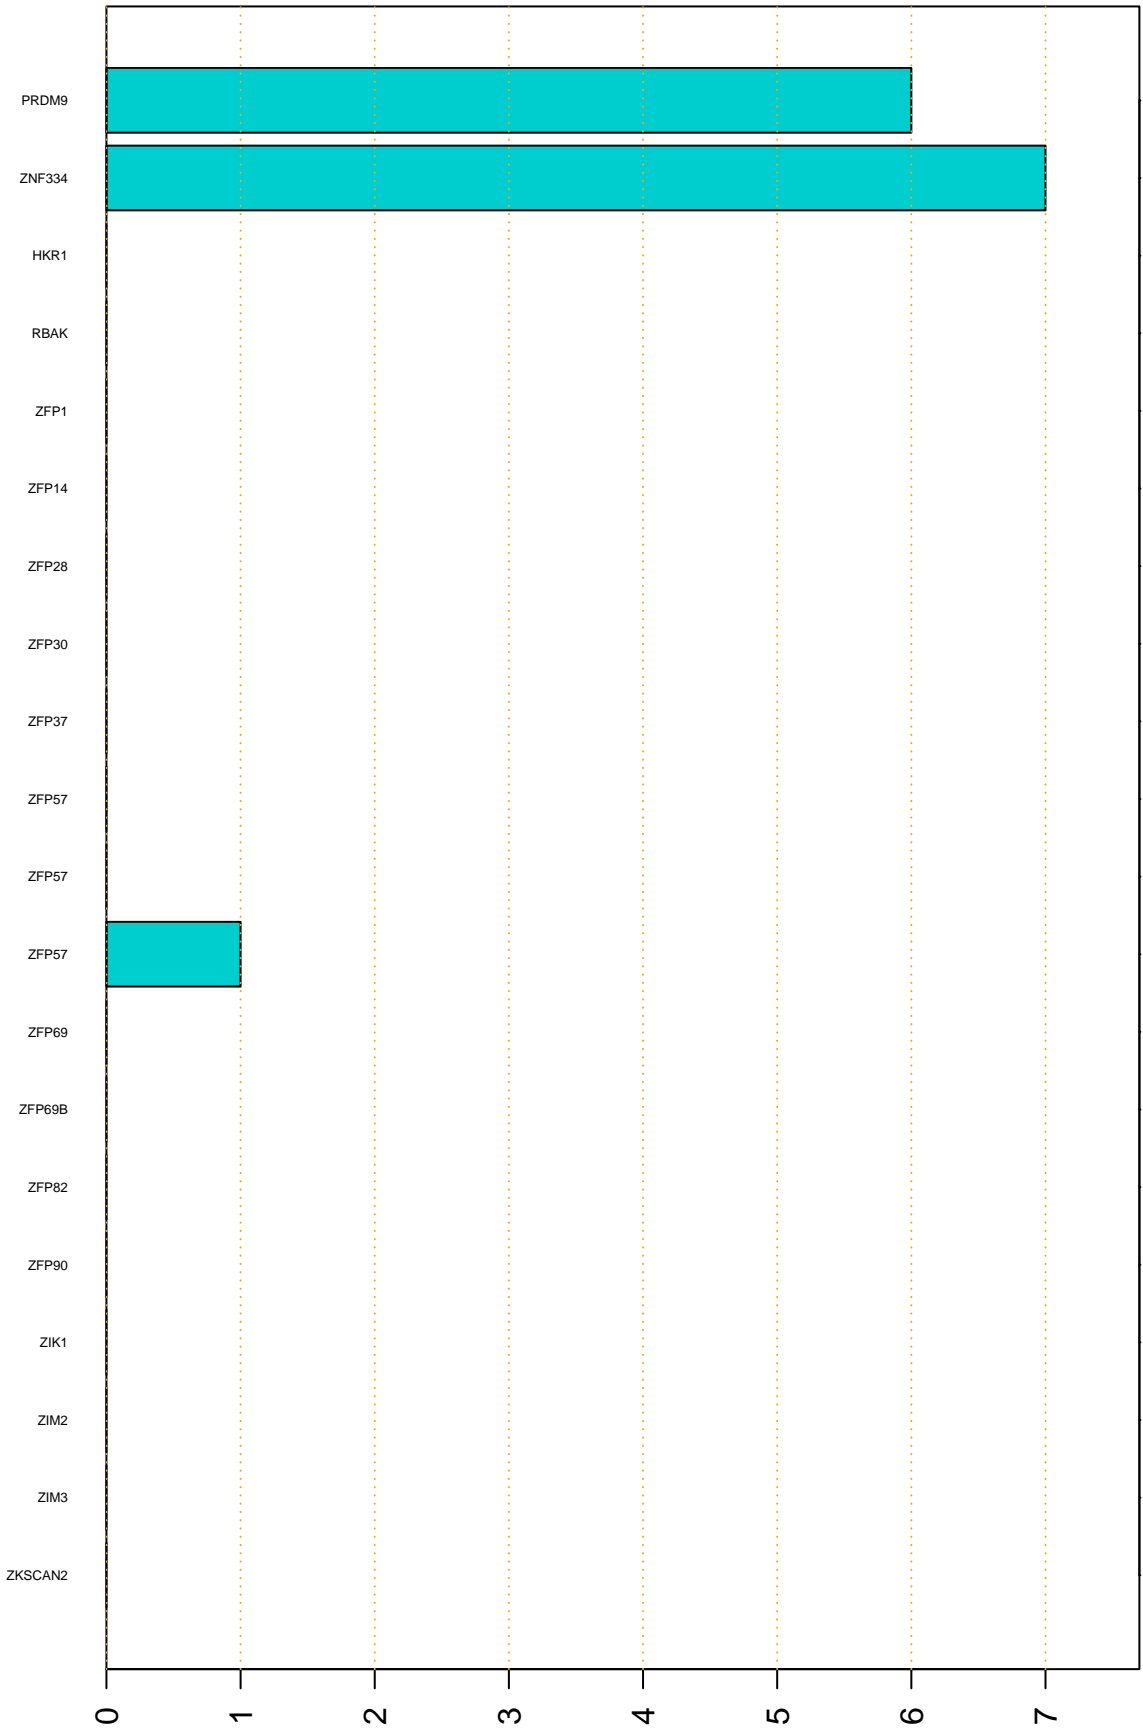

Enriched KZFP

#TE sfam with peak