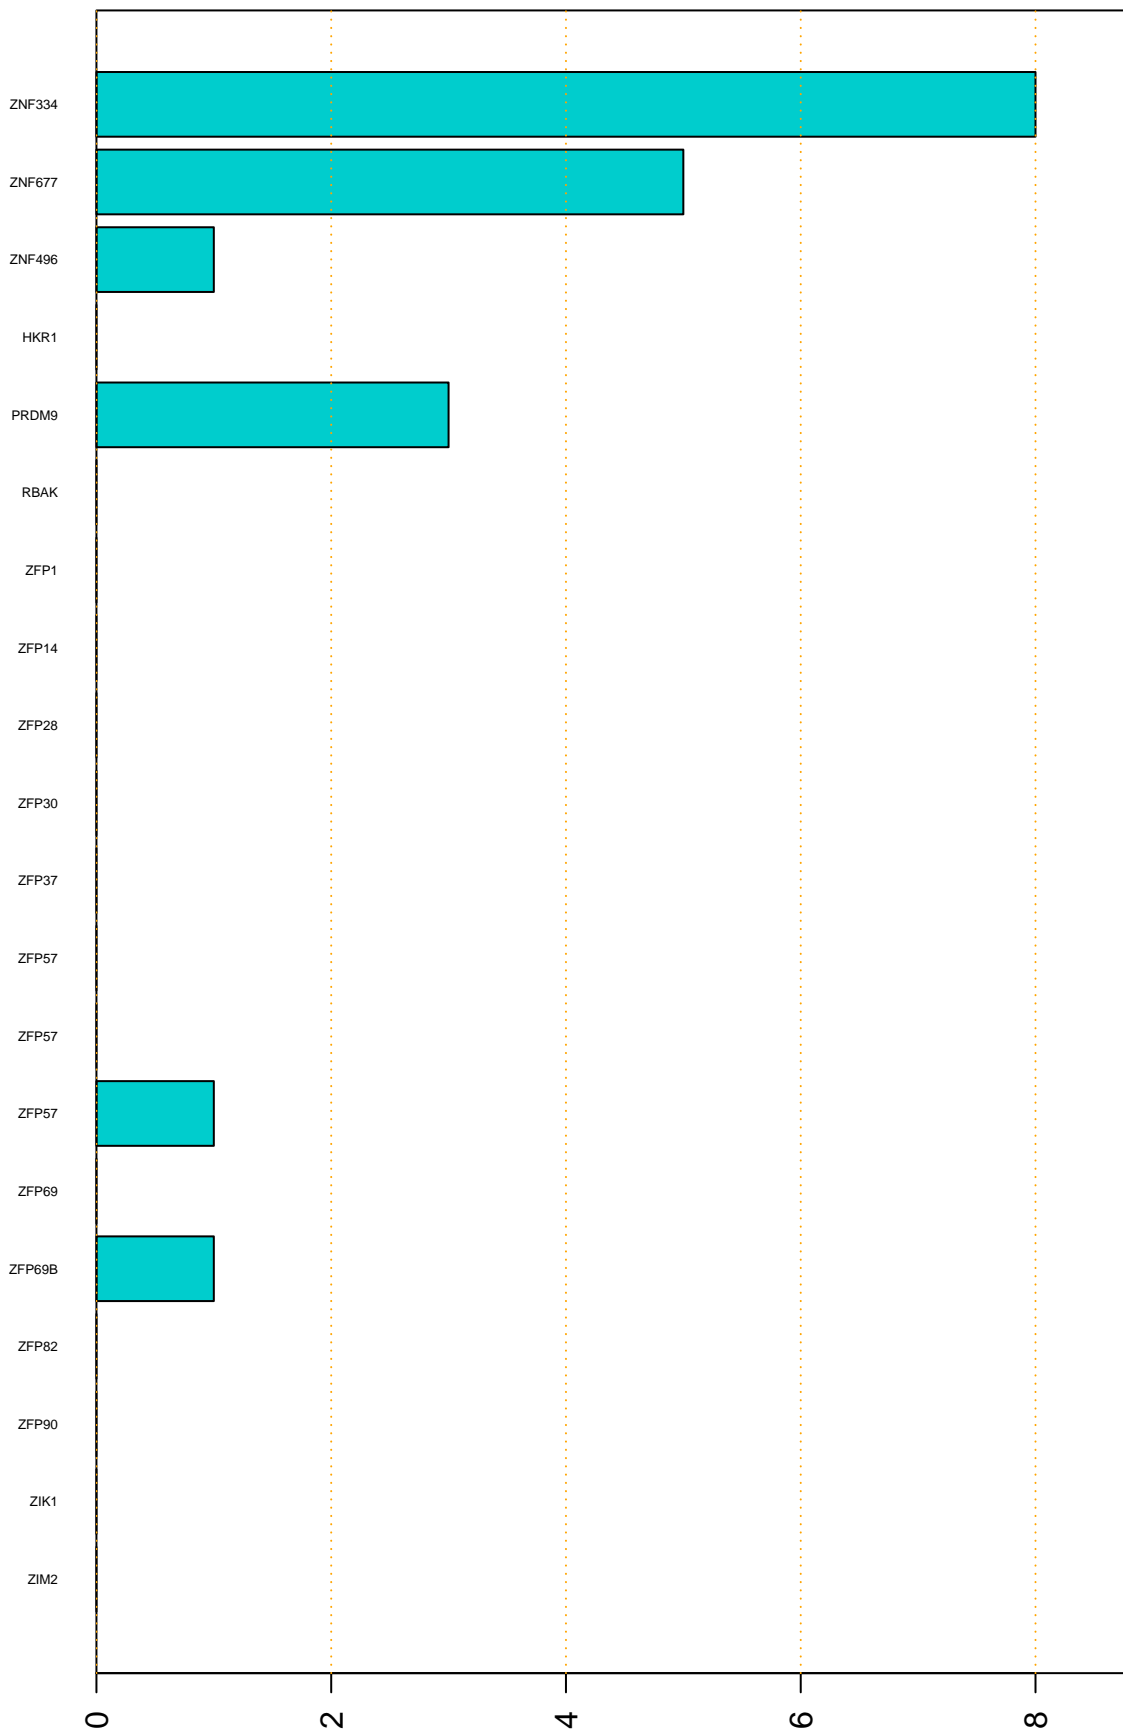

Enriched KZFP

#TE sfam with peak