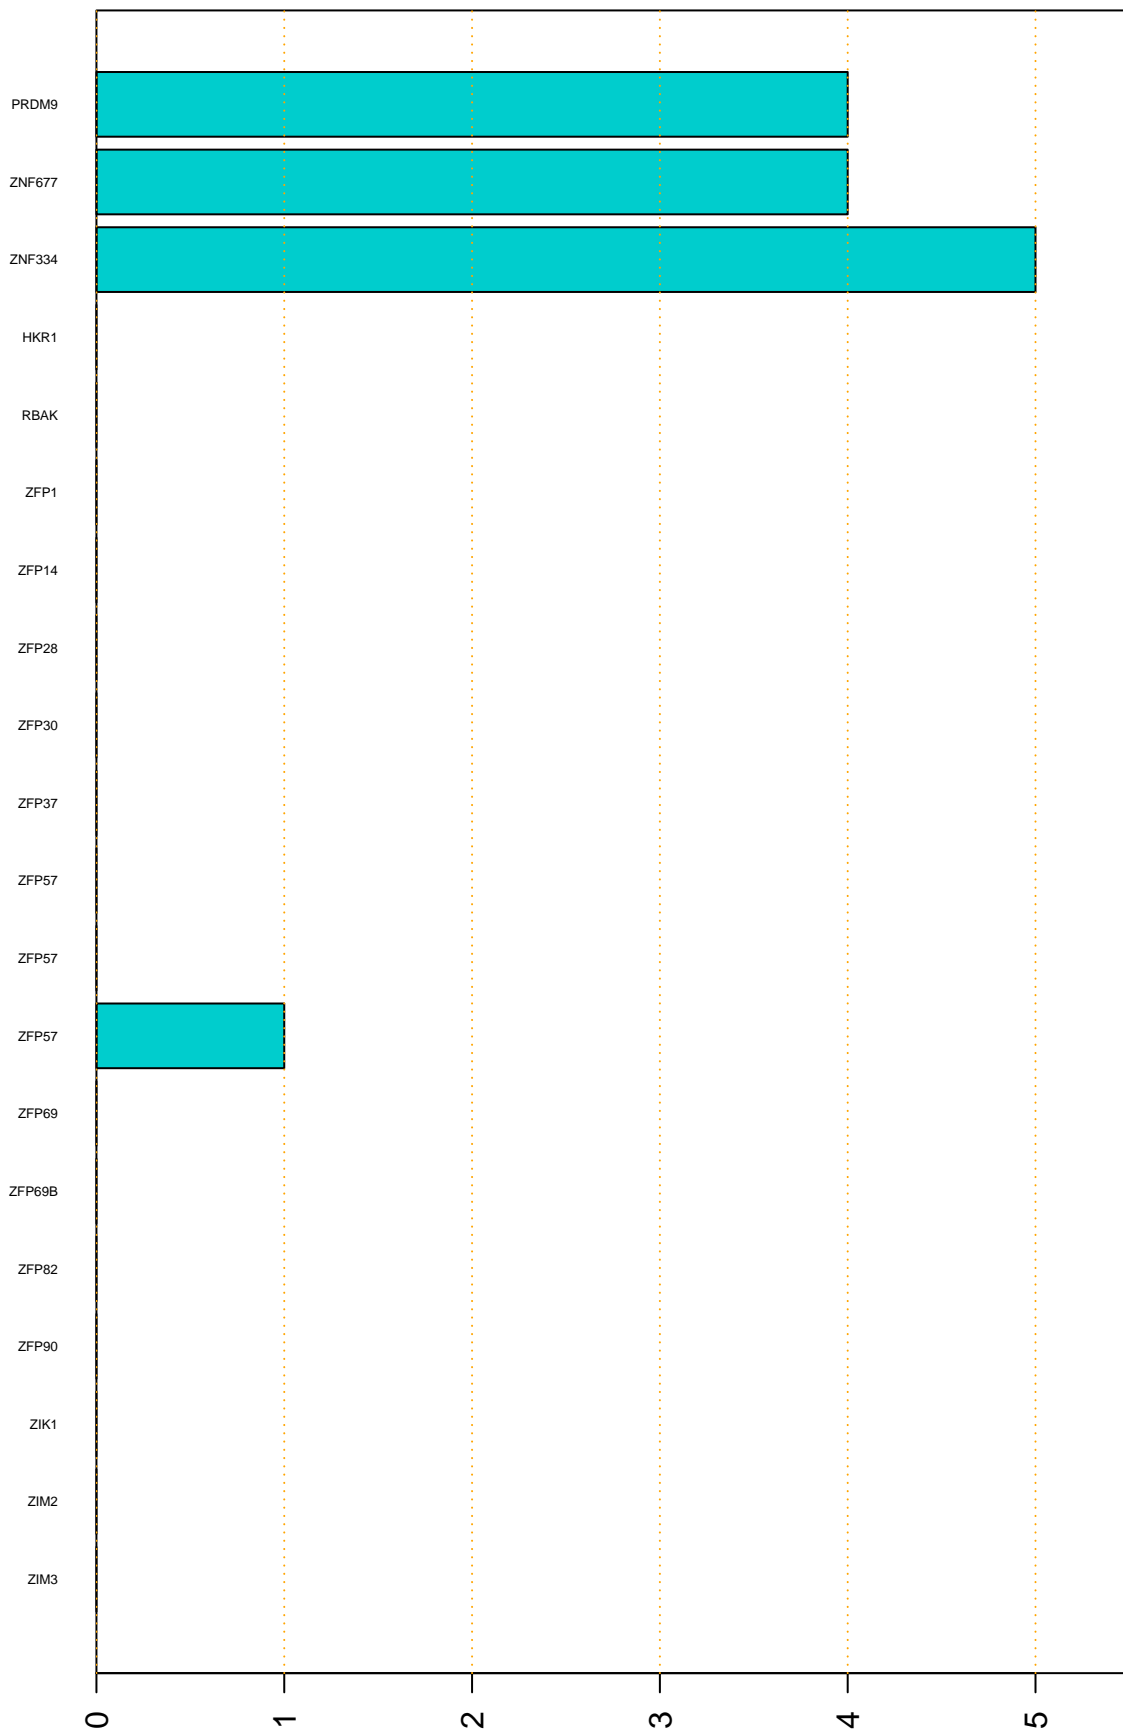

Enriched KZFP

#TE sfam with peak