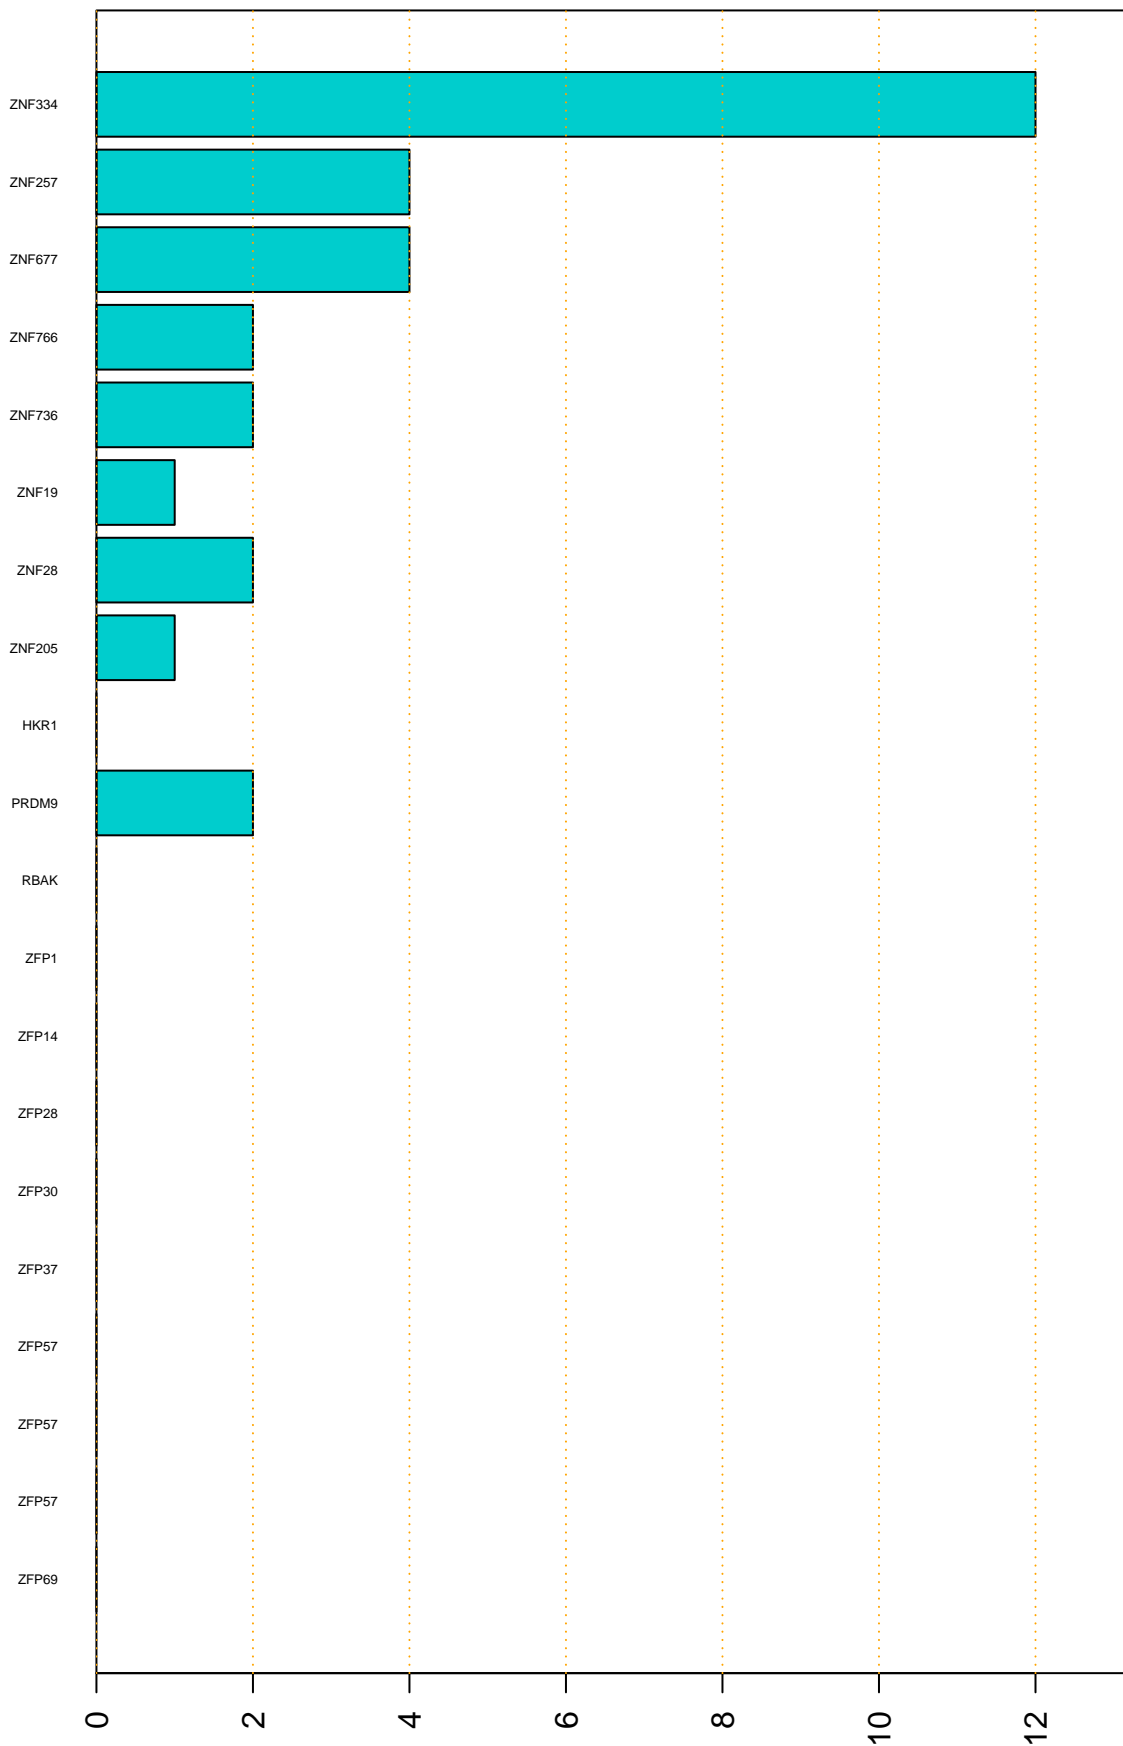

Enriched KZFP

#TE sfam with peak