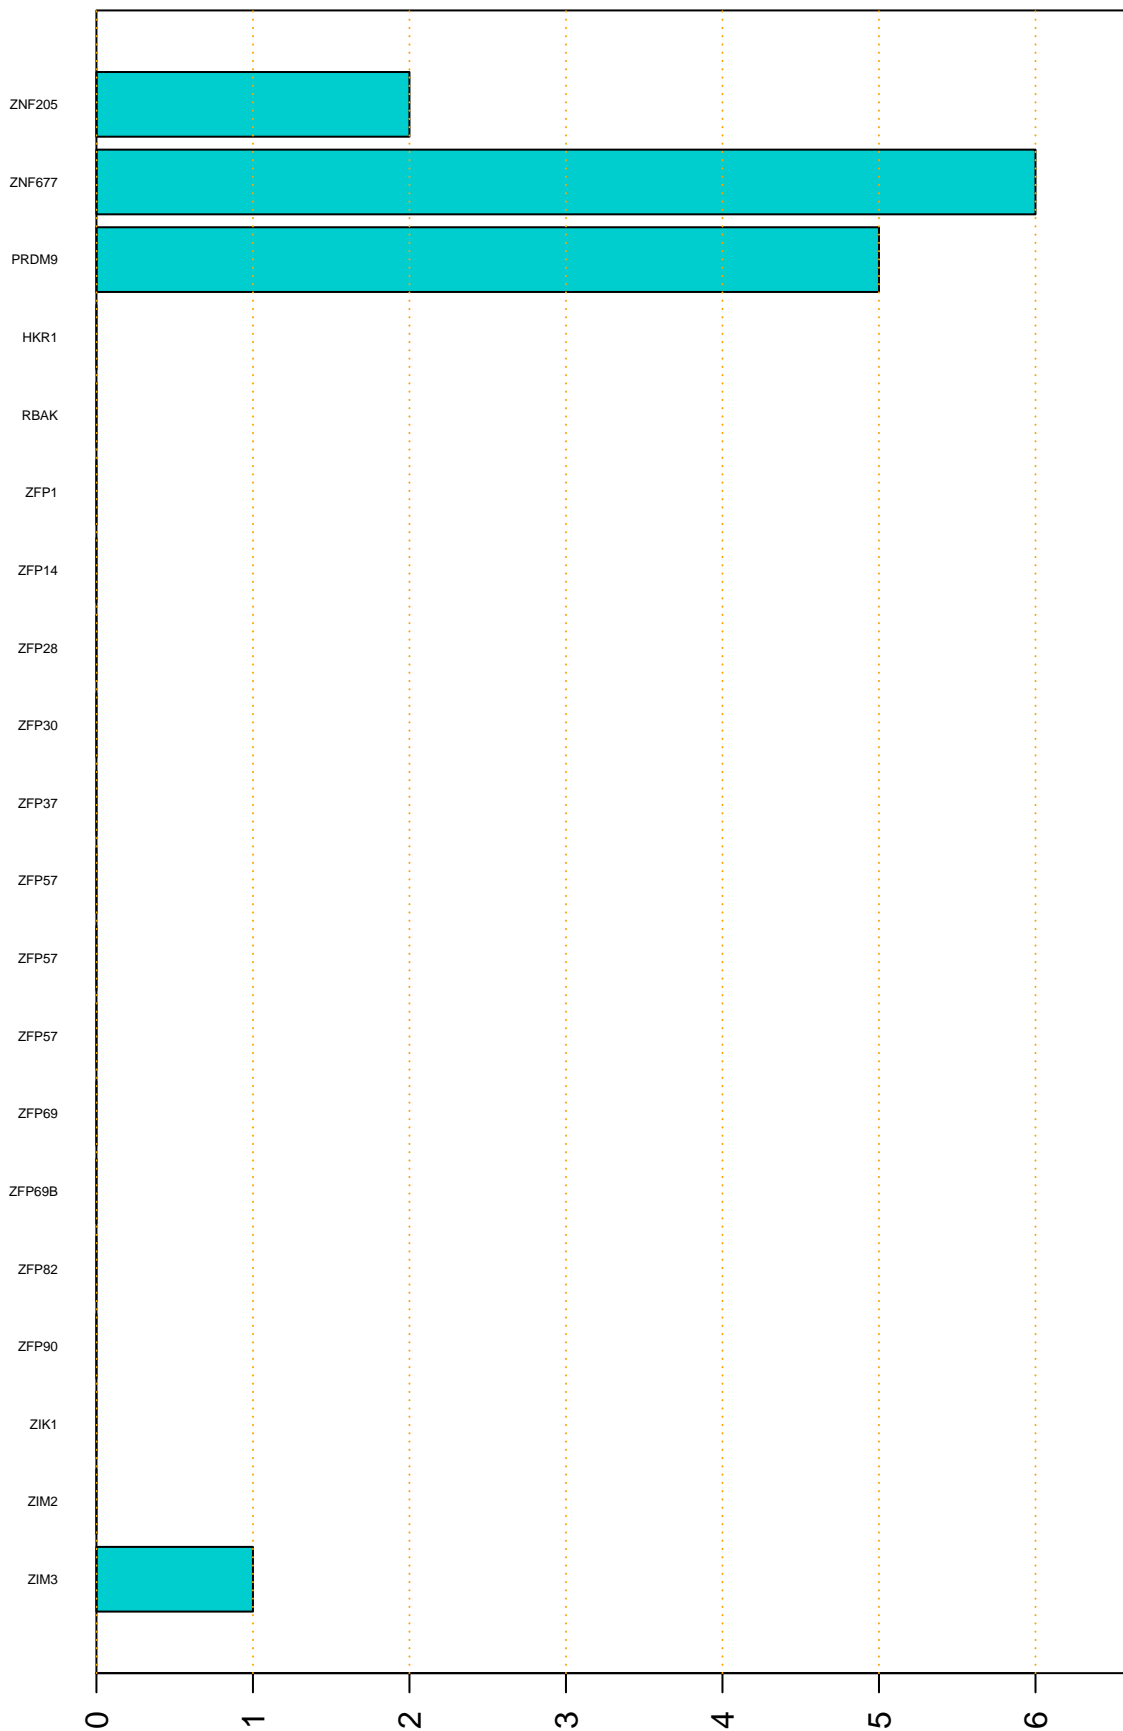

Enriched KZFP

#TE sfam with peak