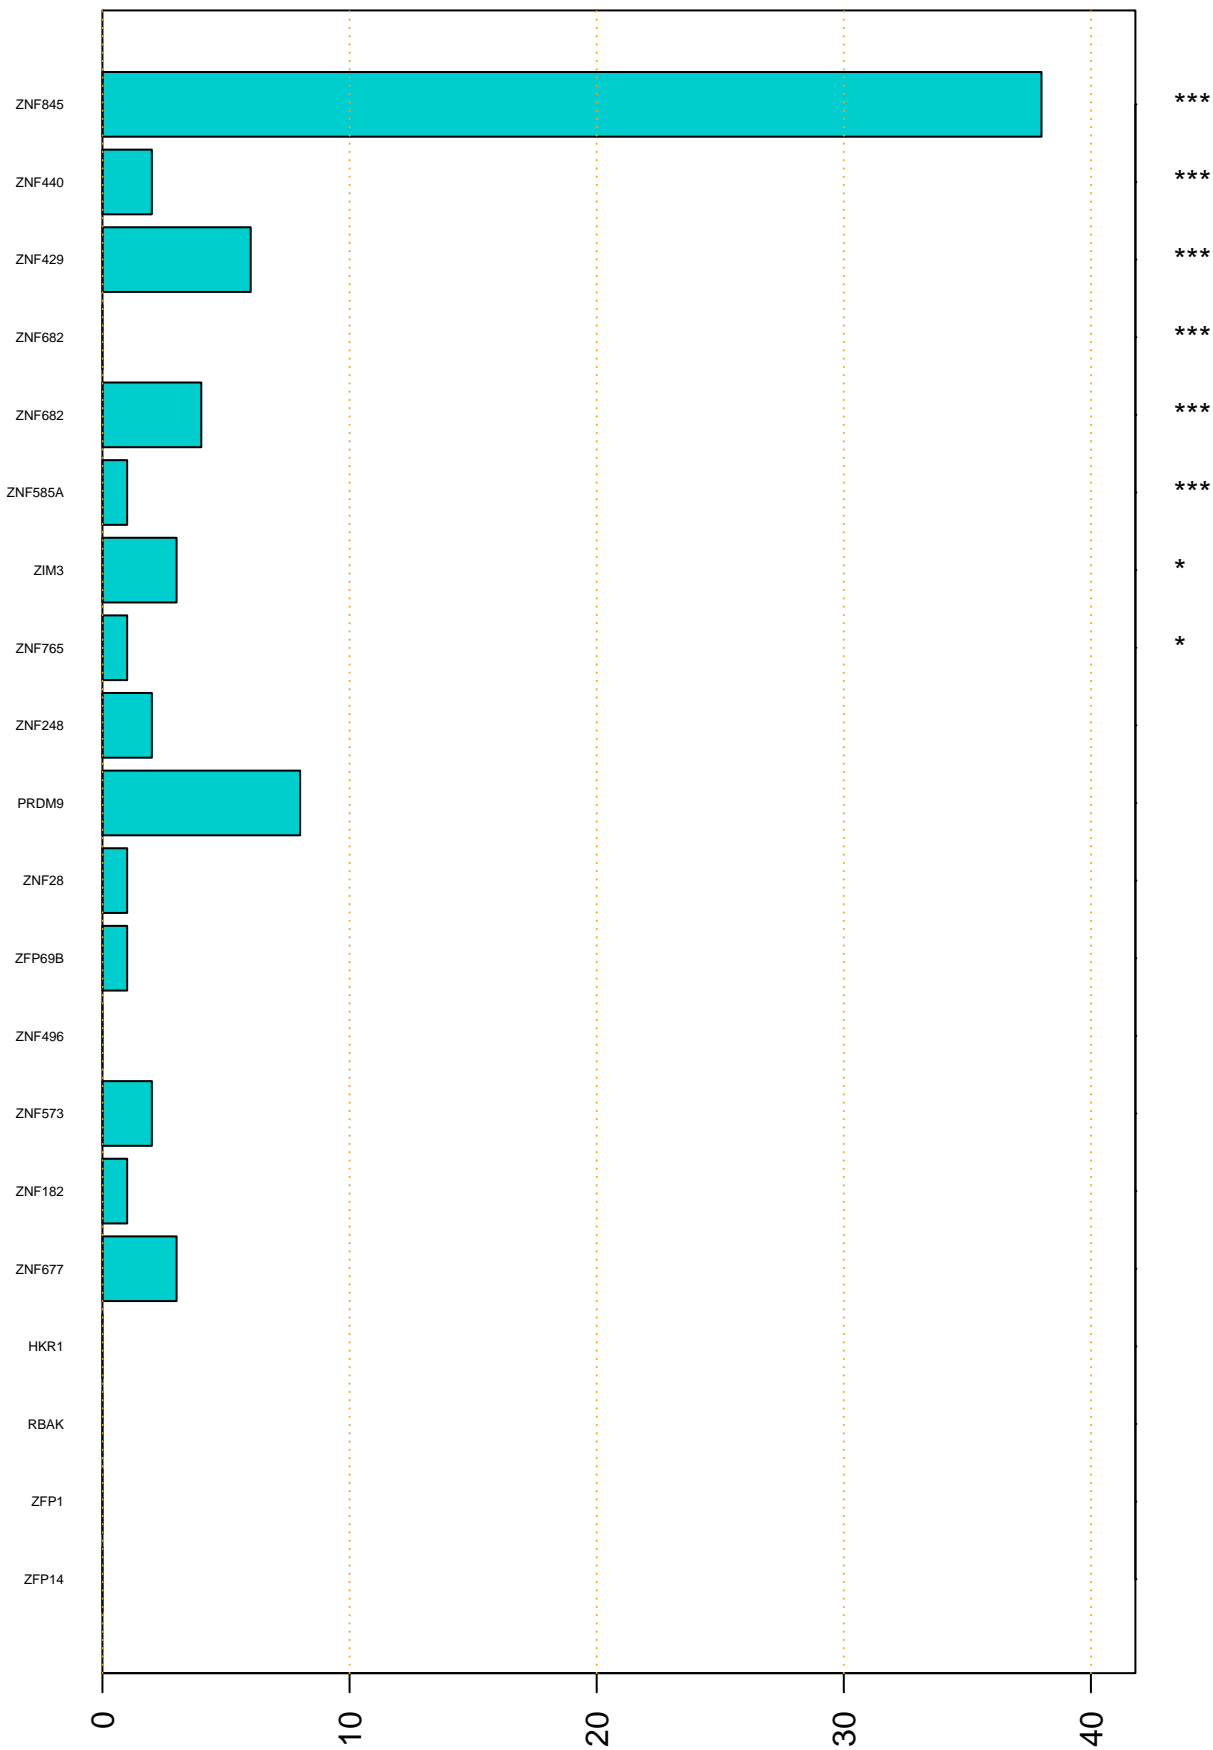

Enriched KZFP

#TE sfam with peak