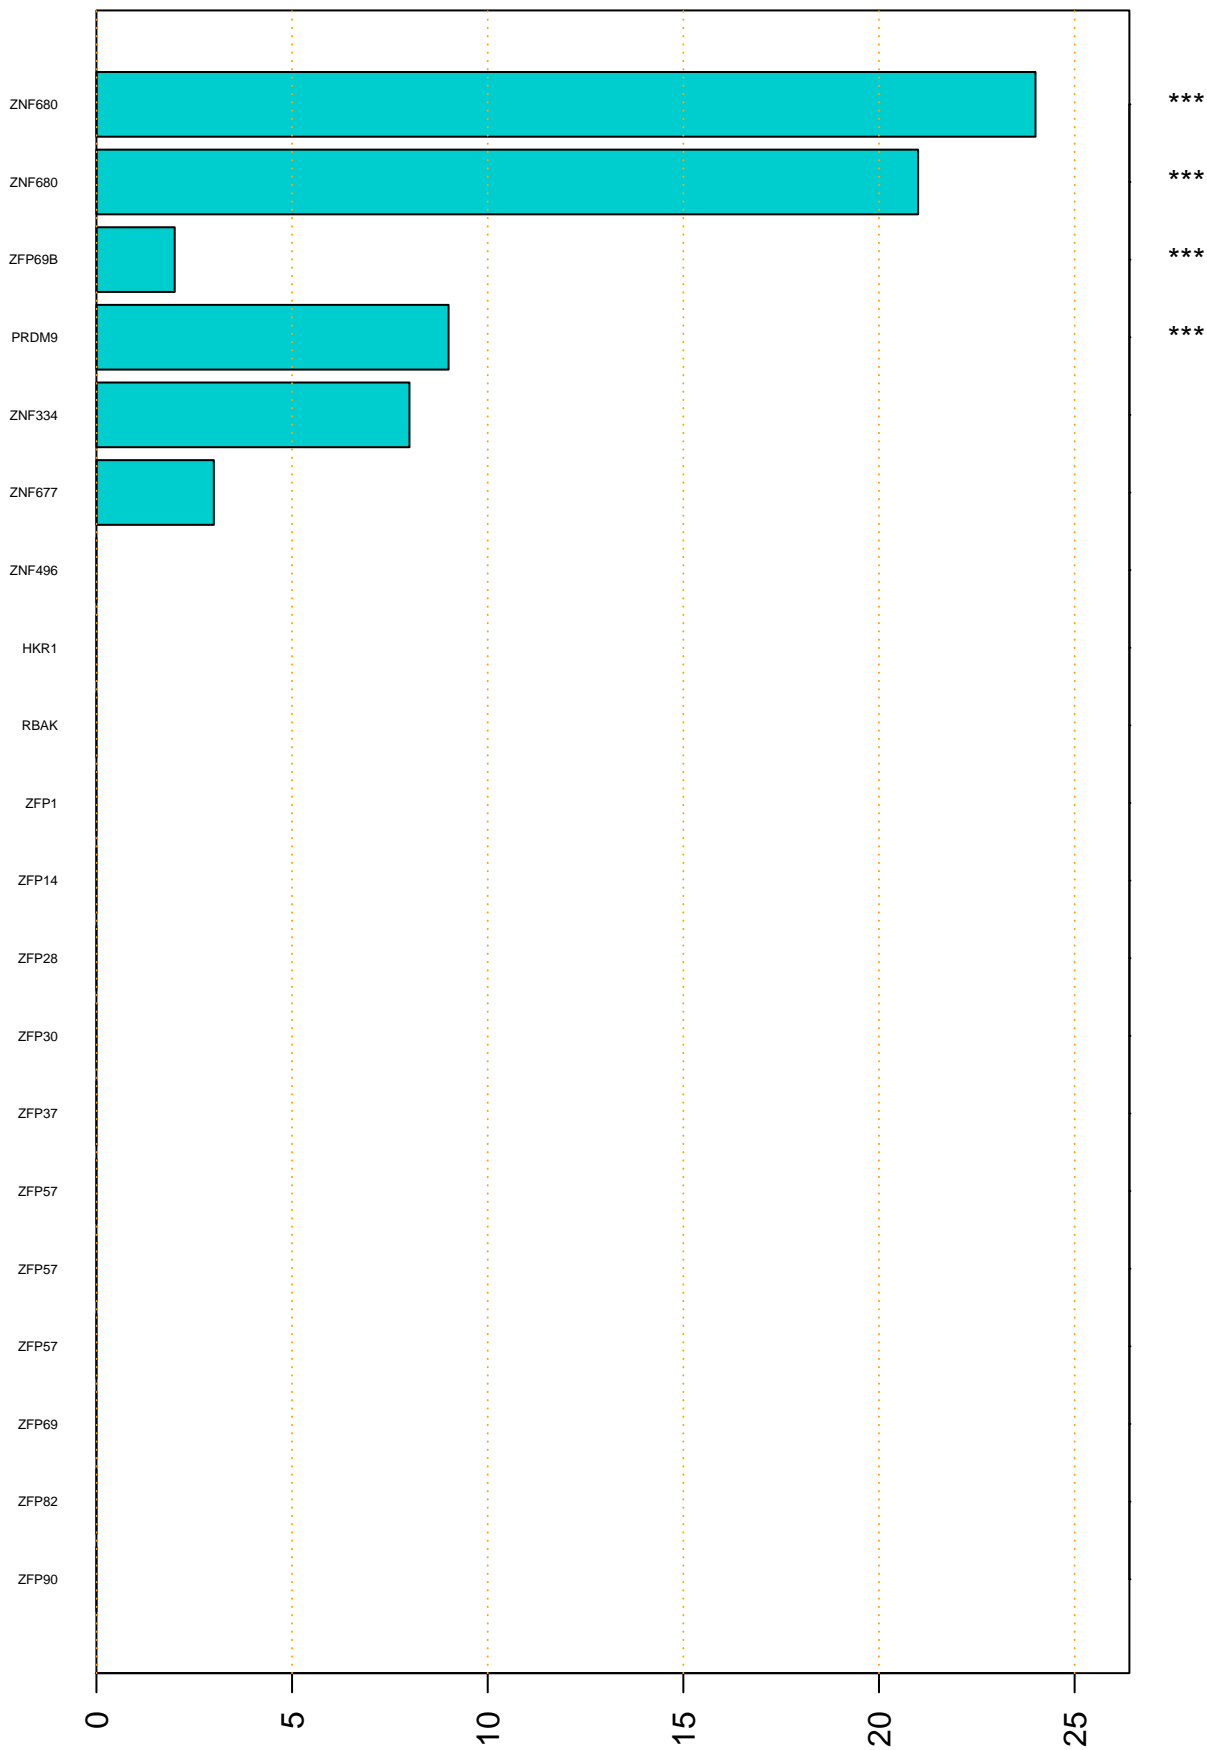

Enriched KZFP

#TE sfam with peak